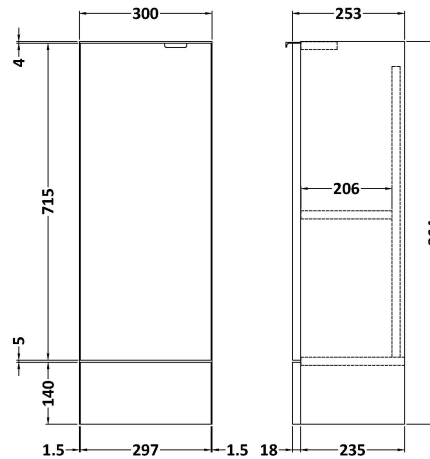

### Product Dimensions

Height (mm):	864
Width (mm):	600
Depth (mm):	355
Nett Weight (kg):	20.5

### Outer Box Dimensions (If Applicable)

Height (mm):	
Width (mm):	
Depth (mm):	
Gross Weight (kg):	
Barcode:	5055275820209

### Product Dimensions

Height (mm):	864
Width (mm):	300
Depth (mm):	255
Nett Weight (kg):	11

### Packaging Dimensions

Height (mm):	290
Width (mm):	325
Depth (mm):	875
Gross Weight (kg):	11.5