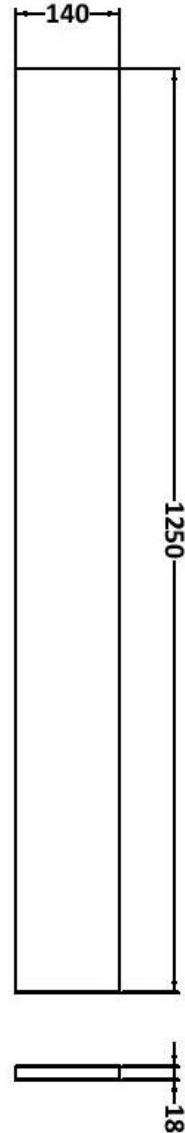

Sales Code: OFF591

Description: 1.25M Continuous Plinth (1250X140x18mm)

Product Dimensions

Height (mm):	1250
Width (mm):	145
Depth (mm):	18
Nett Weight (kg):	2

Packaging Dimensions

Height (mm):	20
Width (mm):	150
Depth (mm):	1260
Gross Weight (kg):	2

Packaging Data

Box Colour:	Brown Cardboard Box
Box Qty:	1
Label Size:	100 x 50
Label Colour:	White Label
Label Qty:	2

Outer Box Dimensions (If Applicable)

Height (mm):	
Width (mm):	
Depth (mm):	
Gross Weight (kg):	
Barcode:	5055275828380

Product Details

Country of Origin:	United Kingdom
Fitting Instruction:	Yes
Certification:	FSC: Yes CE: N/A
Colour:	Brown Grey Avola
Construction Method:	Not Applicable
Construction Type:	Flat-Pack
Cabinet Finish:	MFC Textured Woodgrain
Fascia Finish:	MFC Textured Woodgrain
Cabinet Thickness (mm):	
Fascia Thickness (mm):	18
Drawer Included:	Not Applicable
Drawer Type:	Not Applicable
No of Shelves:	Not Applicable
Hinge Type:	Not Applicable
Hinge Included:	Not Applicable
Adjustable Legs:	No
Fixings Included:	No
Handle Style:	Not Applicable
Handle Included:	Not Applicable
Waste Shroud:	Not Applicable
Handle Type:	Not Applicable