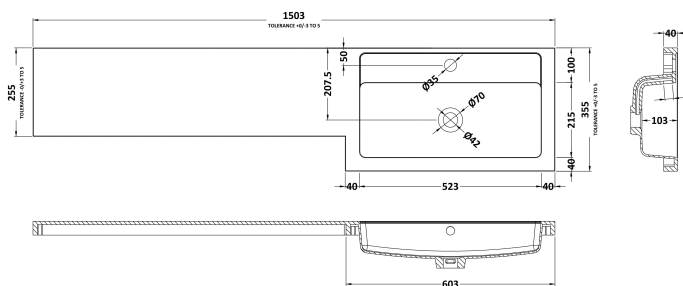

### Product Dimensions

Height (mm):	864
Width (mm):	300
Depth (mm):	255
Nett Weight (kg):	11

Sales Code: OFF591

Description: 1.25M Continuous Plinth (1250X140x18mm)

**Product Dimensions**

Height (mm):	1250
Width (mm):	145
Depth (mm):	18
Nett Weight (kg):	2

**Packaging Dimensions**

Height (mm):	20
Width (mm):	150
Depth (mm):	1260
Gross Weight (kg):	2

**Packaging Data**

Box Colour:	Brown Cardboard Box
Box Qty:	1
Label Size:	100 x 50
Label Colour:	White Label
Label Qty:	2

**Outer Box Dimensions (If Applicable)**

Height (mm):	
Width (mm):	
Depth (mm):	
Gross Weight (kg):	
Barcode:	5055275828380

**Sales Code:** PMB415L

**Description:** 1500 L Shaped Polymarble Basin Lh

**Product Dimensions**

Height (mm):	135
Width (mm):	1503
Depth (mm):	355
Nett Weight (kg):	21

**Packaging Dimensions**

Height (mm):	190
Width (mm):	420
Depth (mm):	1570
Gross Weight (kg):	21