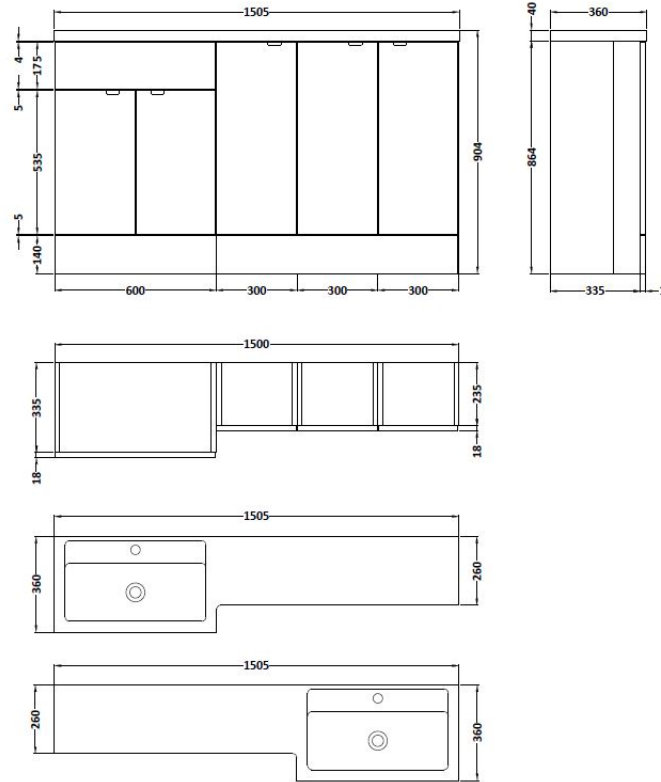

Sales Code: CBI517

Description: 1500mm Combination - Fd Option 3 - Lh

Packaging Details

Barcode: 5055275887752