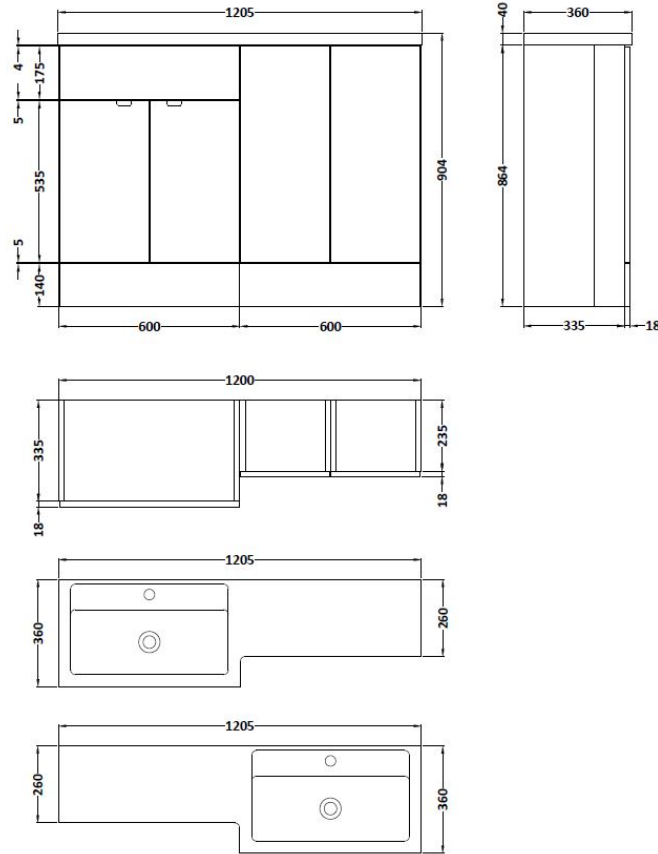

Sales Code: CBI512

Description: 1200mm Combination - Fd Option 2 - Rh

Packaging Details

Barcode: 5055275887707