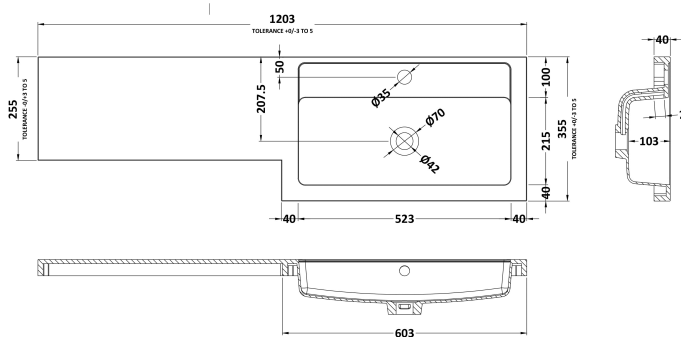

### Product Dimensions

Height (mm):	864
Width (mm):	300
Depth (mm):	255
Nett Weight (kg):	11

### Packaging Dimensions

Height (mm):	290
Width (mm):	325
Depth (mm):	875
Gross Weight (kg):	11.5

### Outer Box Dimensions (If Applicable)

Height (mm):	
Width (mm):	
Depth (mm):	
Gross Weight (kg):	
Barcode:	5055275820063

Sales Code: PMB414R

Description: 1200 L Shaped Polymarble Basin Rh

**Product Dimensions**

Height (mm):	135
Width (mm):	1203
Depth (mm):	355
Nett Weight (kg):	17

**Packaging Dimensions**

Height (mm):	190
Width (mm):	420
Depth (mm):	1260
Gross Weight (kg):	17