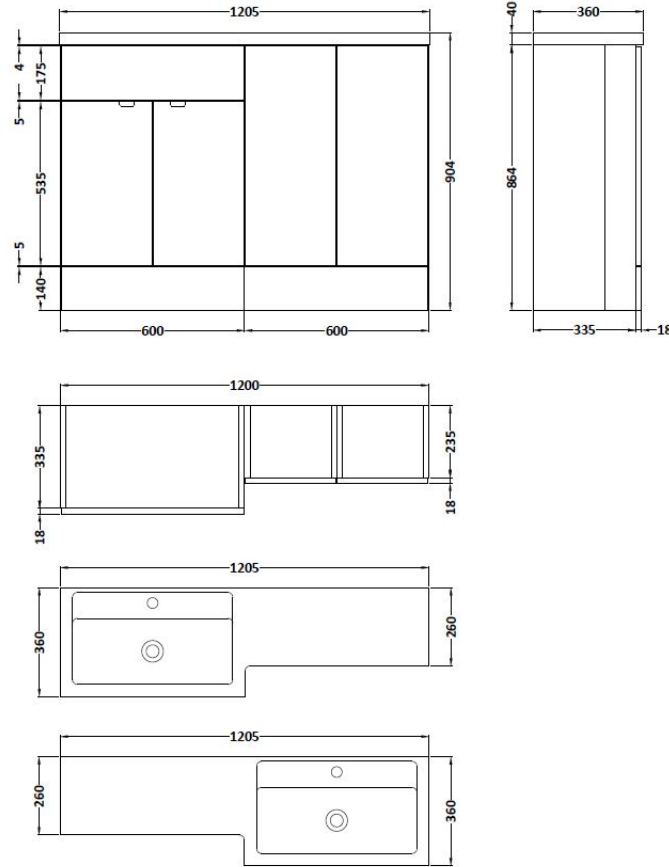

Sales Code: CBI511

Description: 1200mm Combination - Fd Option 2 - Lh

Packaging Details

Barcode: 5055275887691

Sales Code: OFF508

Description: 600 Vanity Unit (355mm Deep)

Product Dimensions

Height (mm):	864
Width (mm):	600
Depth (mm):	355
Nett Weight (kg):	20.5

Packaging Dimensions

Height (mm):	375
Width (mm):	620
Depth (mm):	900
Gross Weight (kg):	21

Packaging Data

Box Colour:	Brown Cardboard Box
Box Qty:	1
Label Size:	100 x 50
Label Colour:	White Label
Label Qty:	2

Sales Code: OFF581

Description: 300 Base Unit (255mm Deep)

Product Dimensions

Height (mm):	864
Width (mm):	300
Depth (mm):	255
Nett Weight (kg):	11

Packaging Dimensions

Height (mm):	290
Width (mm):	325
Depth (mm):	875
Gross Weight (kg):	11.5

Sales Code: PMB414L

Description: 1200 L Shaped Polymarble Basin Lh

Product Dimensions

Height (mm):	135
Width (mm):	1203
Depth (mm):	355
Nett Weight (kg):	17

Packaging Dimensions

Height (mm):	190
Width (mm):	420
Depth (mm):	1260
Gross Weight (kg):	17