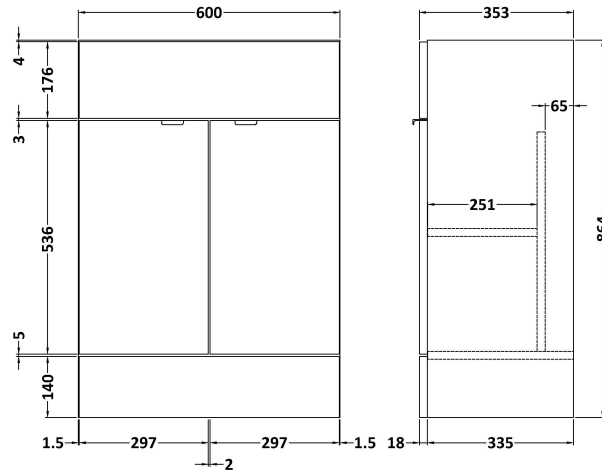

Sales Code: CBI511

Description: 1200mm Combination - Fd Option 2 - Lh

Packaging Details

Barcode: 5055275887691

Sales Code: OFF508

Description: 600 Vanity Unit (355mm Deep)

Product Dimensions

Height (mm):	864
Width (mm):	600
Depth (mm):	355
Nett Weight (kg):	20.5

Packaging Dimensions

Height (mm):	375
Width (mm):	620
Depth (mm):	900
Gross Weight (kg):	21

Packaging Data

Box Colour:	Brown Cardboard Box
Box Qty:	1
Label Size:	100 x 50
Label Colour:	White Label
Label Qty:	2

Sales Code: OFF581

Description: 300 Base Unit (255mm Deep)

Product Dimensions

Height (mm):	864
Width (mm):	300
Depth (mm):	255
Nett Weight (kg):	11

Packaging Dimensions

Height (mm):	290
Width (mm):	325
Depth (mm):	875
Gross Weight (kg):	11.5

Sales Code: PMB414L

Description: 1200 L Shaped Polymarble Basin Lh

Product Dimensions

Height (mm):	135
Width (mm):	1203
Depth (mm):	355
Nett Weight (kg):	17

Packaging Dimensions

Height (mm):	190
Width (mm):	420
Depth (mm):	1260
Gross Weight (kg):	17