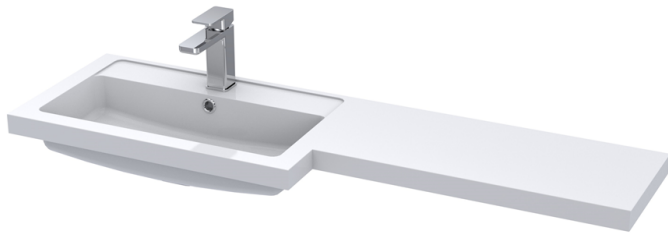

Sales Code: CBI511

Description: 1200mm Combination - Fd Option 2 - Lh

Packaging Details

Barcode: 5055275887691

Sales Code: OFF508

Description: 600 Vanity Unit (355mm Deep)

Product Dimensions

Height (mm):	864
Width (mm):	600
Depth (mm):	355
Nett Weight (kg):	20.5

Sales Code: OFF581

Description: 300 Base Unit (255mm Deep)

Product Dimensions

Height (mm):	864
Width (mm):	300
Depth (mm):	255
Nett Weight (kg):	11

Packaging Dimensions

Height (mm):	290
Width (mm):	325
Depth (mm):	875
Gross Weight (kg):	11.5

Product Details

Country of Origin:	United Kingdom
Fitting Instruction:	Yes
Certification:	FSC: Yes CE: N/A
Colour:	Brown Grey Avola
Construction Method:	Cam & Wood Dowel
Construction Type:	Rigid
Cabinet Finish:	MFC Textured Woodgrain
Fascia Finish:	MFC Textured Woodgrain
Cabinet Thickness (mm):	18
Fascia Thickness (mm):	18
Drawer Included:	No
Drawer Type:	Not Applicable
No of Shelves:	1
Hinge Type:	95 Degree Clip-On Soft Close
Hinge Included:	Yes
Adjustable Legs:	No
Fixings Included:	Yes
Handle Style:	Contemporary
Handle Included:	Yes
Waste Shroud:	No
Handle Type:	Wrapover

Sales Code: PMB414L

Description: 1200 L Shaped Polymarble Basin Lh

Product Dimensions

Height (mm):	135
Width (mm):	1203
Depth (mm):	355
Nett Weight (kg):	17

Packaging Dimensions

Height (mm):	190
Width (mm):	420
Depth (mm):	1260
Gross Weight (kg):	17