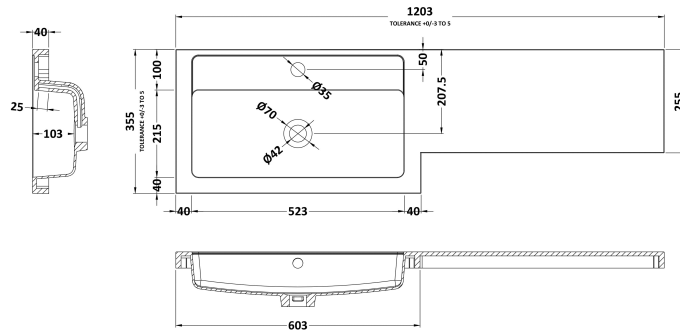

Packaging Dimensions

Height (mm):	375
Width (mm):	620
Depth (mm):	900
Gross Weight (kg):	21

Packaging Data

Box Colour:	Brown Cardboard Box
Box Qty:	1
Label Size:	100 x 50
Label Colour:	White Label
Label Qty:	2

Sales Code: OFF581

Description: 300 Base Unit (255mm Deep)

Product Dimensions

Height (mm):	864
Width (mm):	300
Depth (mm):	255
Nett Weight (kg):	11

Packaging Dimensions

Height (mm):	290
Width (mm):	325
Depth (mm):	875
Gross Weight (kg):	11.5

Packaging Data

Box Colour:	Brown Cardboard Box
Box Qty:	1
Label Size:	100 x 50
Label Colour:	White Label
Label Qty:	2

Outer Box Dimensions (If Applicable)

Height (mm):	
Width (mm):	
Depth (mm):	
Gross Weight (kg):	
Barcode:	5055275820063

Sales Code: PMB414L

Description: 1200 L Shaped Polymarble Basin Lh

Product Dimensions

Height (mm):	135
Width (mm):	1203
Depth (mm):	355
Nett Weight (kg):	17

Packaging Dimensions

Height (mm):	190
Width (mm):	420
Depth (mm):	1260
Gross Weight (kg):	17