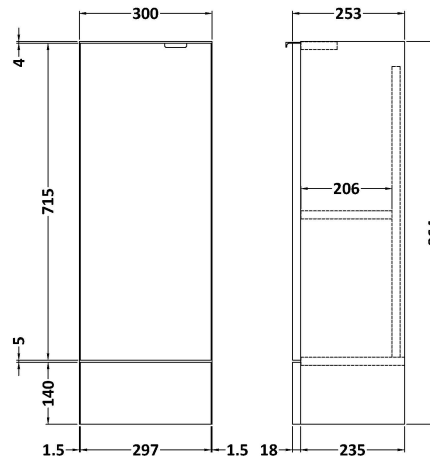

Packaging Dimensions

Height (mm):	375
Width (mm):	620
Depth (mm):	900
Gross Weight (kg):	21

Packaging Data

Box Colour:	Brown Cardboard Box
Box Qty:	1
Label Size:	100 x 50
Label Colour:	White Label
Label Qty:	2

Sales Code: OFF581

Description: 300 Base Unit (255mm Deep)

Product Dimensions

Height (mm):	864
Width (mm):	300
Depth (mm):	255
Nett Weight (kg):	11

Packaging Dimensions

Height (mm):	290
Width (mm):	325
Depth (mm):	875
Gross Weight (kg):	11.5

Packaging Data

Box Colour:	Brown Cardboard Box
Box Qty:	1
Label Size:	100 x 50
Label Colour:	White Label
Label Qty:	2

Outer Box Dimensions (If Applicable)

Height (mm):	
Width (mm):	
Depth (mm):	
Gross Weight (kg):	
Barcode:	5055275820063

Sales Code: PMB414L

Description: 1200 L Shaped Polymarble Basin Lh

Product Dimensions

Height (mm):	135
Width (mm):	1203
Depth (mm):	355
Nett Weight (kg):	17

Packaging Dimensions

Height (mm):	190
Width (mm):	420
Depth (mm):	1260
Gross Weight (kg):	17