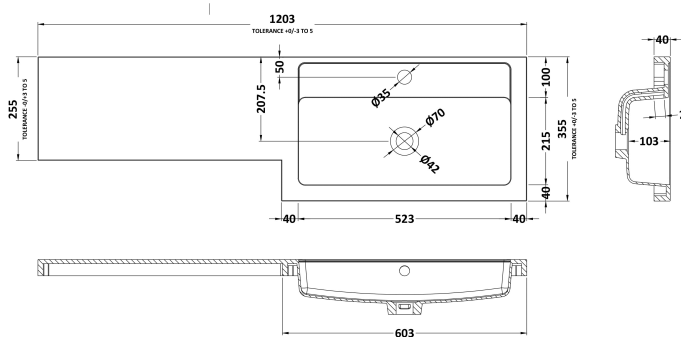

### Product Dimensions

Height (mm):	864
Width (mm):	600
Depth (mm):	255
Nett Weight (kg):	14

### Packaging Dimensions

Height (mm):	290
Width (mm):	625
Depth (mm):	875
Gross Weight (kg):	14.5

### Outer Box Dimensions (If Applicable)

Height (mm):	
Width (mm):	
Depth (mm):	
Gross Weight (kg):	
Barcode:	5055275820049

Sales Code: PMB414R

Description: 1200 L Shaped Polymarble Basin Rh

**Product Dimensions**

Height (mm):	135
Width (mm):	1203
Depth (mm):	355
Nett Weight (kg):	17

**Packaging Dimensions**

Height (mm):	190
Width (mm):	420
Depth (mm):	1260
Gross Weight (kg):	17