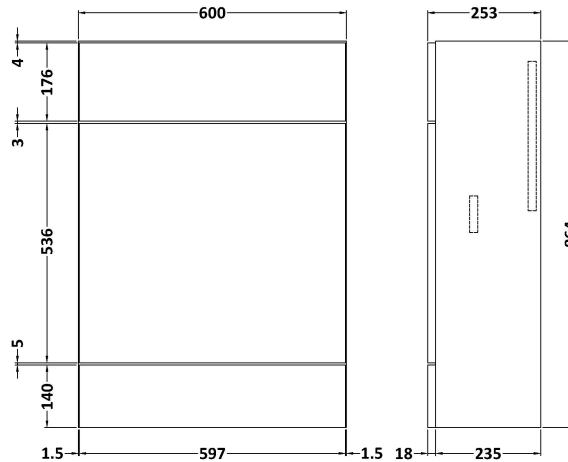

### Product Dimensions

Height (mm):	864
Width (mm):	600
Depth (mm):	355
Nett Weight (kg):	20.5

### Packaging Dimensions

Height (mm):	375
Width (mm):	620
Depth (mm):	900
Gross Weight (kg):	21

### Outer Box Dimensions (If Applicable)

Height (mm):	
Width (mm):	
Depth (mm):	
Gross Weight (kg):	
Barcode:	5055275820209

### Product Dimensions

Height (mm):	864
Width (mm):	600
Depth (mm):	255
Nett Weight (kg):	14