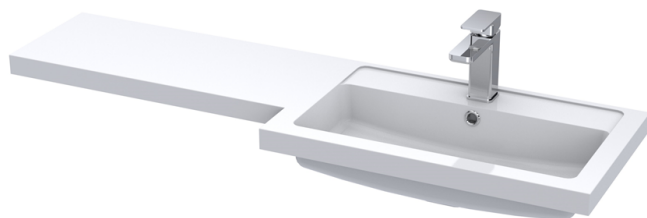

Sales Code: PMB414R

Description: 1200 L Shaped Polymarble Basin Rh

Product Dimensions

Height (mm):	135
Width (mm):	1203
Depth (mm):	355
Nett Weight (kg):	17

Packaging Dimensions

Height (mm):	190
Width (mm):	420
Depth (mm):	1260
Gross Weight (kg):	17

Packaging Data

Box Colour:	Brown Cardboard Box - Printed
Box Qty:	1
Label Size:	100 x 50
Label Colour:	White Label
Label Qty:	2

Outer Box Dimensions (If Applicable)

Height (mm):	
Width (mm):	
Depth (mm):	
Gross Weight (kg):	
Barcode:	5055275812488

Product Details

Country of Origin:	China
Fitting Instruction:	No
Certification:	CE: No WRAS: N/A WRAS No: N/A
Product Material:	Polymarble
Fixing Supplied:	No

Pans/Bidets: Trap Style: Not Applicable Includes Seat: Not Applicable

Seats: Seat Type: Not Applicable Material: Not Applicable
Function: Not Applicable Hinge Type: Not Applicable
Hinge Material: Not Applicable

Cisterns: Operating Type: Not Applicable Fittings: Not Applicable
Lever Type: Not Applicable

Basins: Tap Hole: One Taphole Chain Stay Hole: No
Template: Not Required Waste Type Req: Slotted
Overflow Inc: Yes Overflow Cover: Yes
Inner Bowl Depth (mm): 103mm