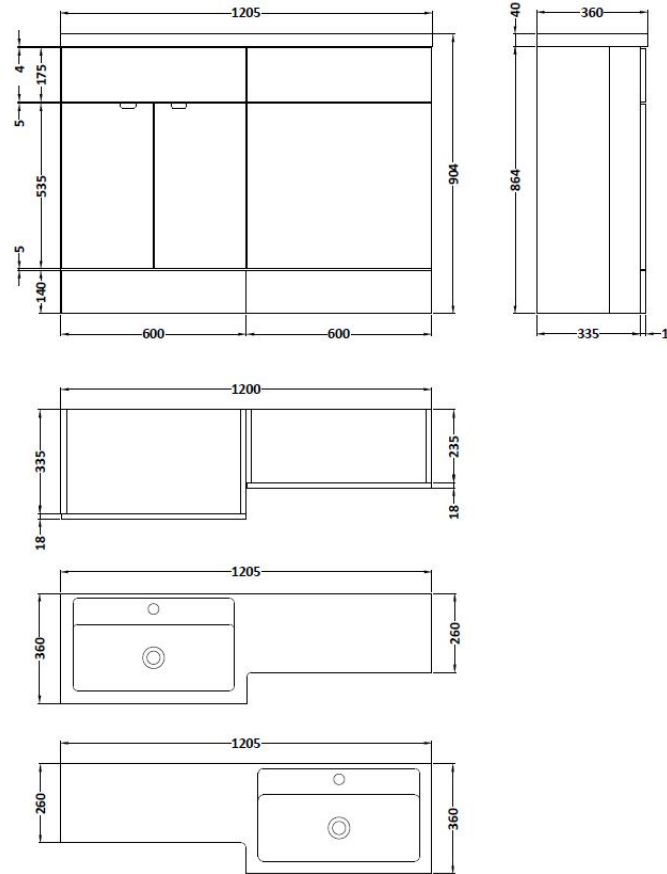

Sales Code: CBI510

Description: 1200mm Combination - Fd Option 1 - Rh

Packaging Details

Barcode: 5055275887684