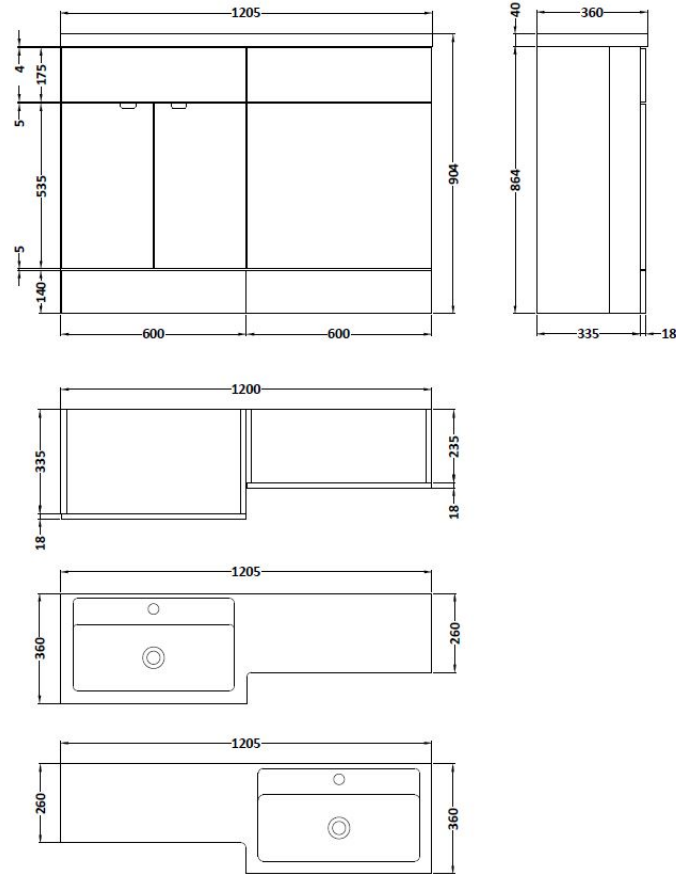

Sales Code: CBI509

Description: 1200mm Combination - Fd Option 1 - Lh

Packaging Details

Barcode: 5055275887677