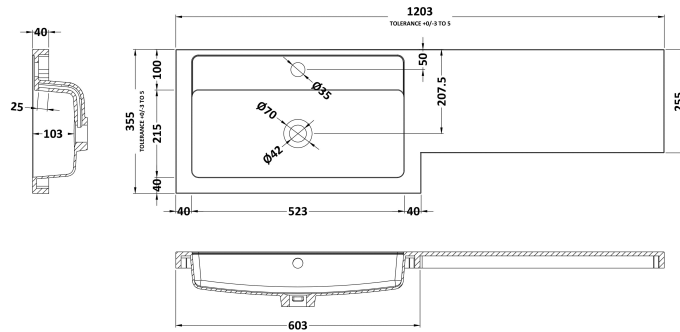

### Product Dimensions

Height (mm):	864
Width (mm):	600
Depth (mm):	255
Nett Weight (kg):	14

### Packaging Dimensions

Height (mm):	290
Width (mm):	625
Depth (mm):	875
Gross Weight (kg):	14.5

### Outer Box Dimensions (If Applicable)

Height (mm):	
Width (mm):	
Depth (mm):	
Gross Weight (kg):	
Barcode:	5055275820049

### Product Dimensions

Height (mm):	135
Width (mm):	1203
Depth (mm):	355
Nett Weight (kg):	17