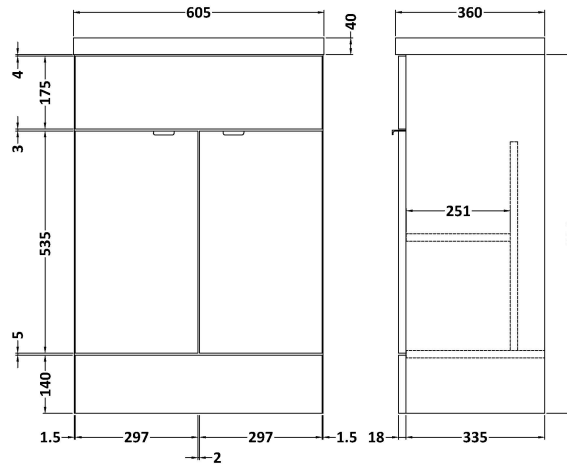

Sales Code: CBI507

Description: 600mm Fd Vanity Unit & Basin

Packaging Details

Barcode: 5055275887653

Sales Code: OFF508

Description: 600 Vanity Unit (355mm Deep)

Product Dimensions

Height (mm):	864
Width (mm):	600
Depth (mm):	355
Nett Weight (kg):	20.5

Packaging Dimensions

Height (mm):	375
Width (mm):	620
Depth (mm):	900
Gross Weight (kg):	21

Packaging Data

Box Colour:	Brown Cardboard Box
Box Qty:	1
Label Size:	100 x 50
Label Colour:	White Label
Label Qty:	2

Outer Box Dimensions (If Applicable)

Height (mm):	
Width (mm):	
Depth (mm):	
Gross Weight (kg):	
Barcode:	5055275820209

Product Details

Country of Origin:	United Kingdom
Fitting Instruction:	Yes
Certification:	FSC: Yes CE: N/A
Colour:	Brown Grey Avola
Construction Method:	Cam & Wood Dowel
Construction Type:	Rigid
Cabinet Finish:	MFC Textured Woodgrain
Fascia Finish:	MFC Textured Woodgrain
Cabinet Thickness (mm):	18
Fascia Thickness (mm):	18
Drawer Included:	No
Drawer Type:	Not Applicable
No of Shelves:	1
Hinge Type:	95 Degree Clip-On Soft Close
Hinge Included:	Yes
Adjustable Legs:	No
Fixings Included:	Yes
Handle Style:	Contemporary
Handle Included:	Yes
Waste Shroud:	No
Handle Type:	Wrapover

Sales Code: PMB313

Description: 600 Rear Tap Basin 1Th

Product Dimensions

Height (mm):	355
Width (mm):	603
Depth (mm):	135
Nett Weight (kg):	9.66

Packaging Dimensions

Height (mm):	410
Width (mm):	200
Depth (mm):	650
Gross Weight (kg):	9.66