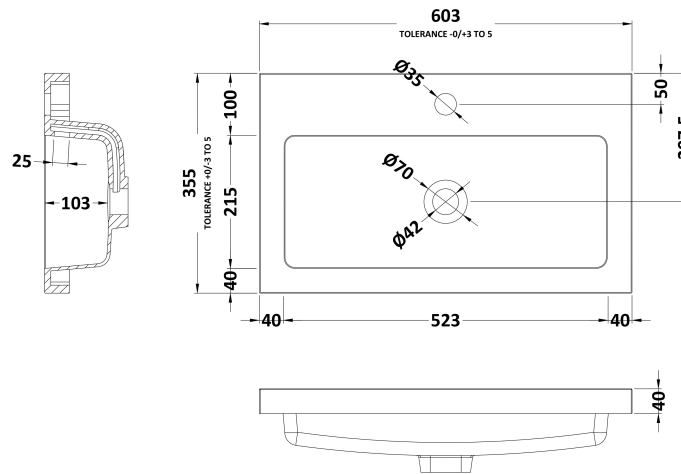

Sales Code: CBI507

Description: 600mm Fd Vanity Unit & Basin

Packaging Details

Barcode: 5055275887653

Sales Code: OFF508

Description: 600 Vanity Unit (355mm Deep)

Product Dimensions

Height (mm):	864
Width (mm):	600
Depth (mm):	355
Nett Weight (kg):	20.5

Packaging Dimensions

Height (mm):	375
Width (mm):	620
Depth (mm):	900
Gross Weight (kg):	21

Packaging Data

Box Colour:	Brown Cardboard Box
Box Qty:	1
Label Size:	100 x 50
Label Colour:	White Label
Label Qty:	2

Outer Box Dimensions (If Applicable)

Height (mm):	
Width (mm):	
Depth (mm):	
Gross Weight (kg):	
Barcode:	5055275820209

Product Details

Country of Origin:	United Kingdom
Fitting Instruction:	Yes
Certification:	FSC: Yes CE: N/A
Colour:	Brown Grey Avola
Construction Method:	Cam & Wood Dowel
Construction Type:	Rigid
Cabinet Finish:	MFC Textured Woodgrain
Fascia Finish:	MFC Textured Woodgrain
Cabinet Thickness (mm):	18
Fascia Thickness (mm):	18
Drawer Included:	No
Drawer Type:	Not Applicable
No of Shelves:	1
Hinge Type:	95 Degree Clip-On Soft Close
Hinge Included:	Yes
Adjustable Legs:	No
Fixings Included:	Yes
Handle Style:	Contemporary
Handle Included:	Yes
Waste Shroud:	No
Handle Type:	Wrapover

Sales Code: PMB313

Description: 600 Rear Tap Basin 1Th

Product Dimensions

Height (mm):	355
Width (mm):	603
Depth (mm):	135
Nett Weight (kg):	9.66

Packaging Dimensions

Height (mm):	410
Width (mm):	200
Depth (mm):	650
Gross Weight (kg):	9.66