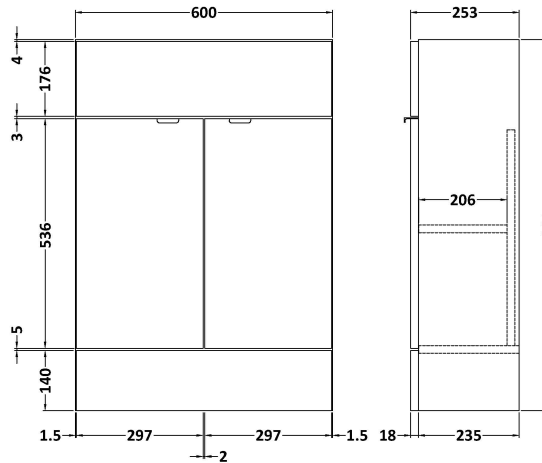

### Product Dimensions

Height (mm):	864
Width (mm):	600
Depth (mm):	255
Nett Weight (kg):	17

### Packaging Dimensions

Height (mm):	290
Width (mm):	625
Depth (mm):	875
Gross Weight (kg):	17.5

### Outer Box Dimensions (If Applicable)

Height (mm):	
Width (mm):	
Depth (mm):	
Gross Weight (kg):	
Barcode:	5055275820148

Sales Code: PMB303

Description: 600 Side Tape Basin 1Th (602.5X255x40)

**Product Dimensions**

Height (mm):	255
Width (mm):	603
Depth (mm):	135
Nett Weight (kg):	9

**Packaging Dimensions**

Height (mm):	305
Width (mm):	205
Depth (mm):	655
Gross Weight (kg):	9