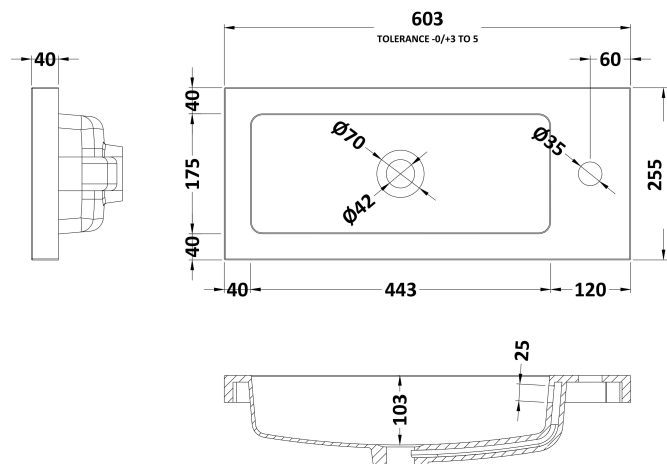

### Product Dimensions

Height (mm):	864
Width (mm):	600
Depth (mm):	255
Nett Weight (kg):	17

### Packaging Dimensions

Height (mm):	290
Width (mm):	625
Depth (mm):	875
Gross Weight (kg):	17.5

### Outer Box Dimensions (If Applicable)

Height (mm):	
Width (mm):	
Depth (mm):	
Gross Weight (kg):	
Barcode:	5055275820148

Sales Code: PMB303

Description: 600 Side Tape Basin 1Th (602.5X255x40)

**Product Dimensions**

Height (mm):	255
Width (mm):	603
Depth (mm):	135
Nett Weight (kg):	9

**Packaging Dimensions**

Height (mm):	305
Width (mm):	205
Depth (mm):	655
Gross Weight (kg):	9