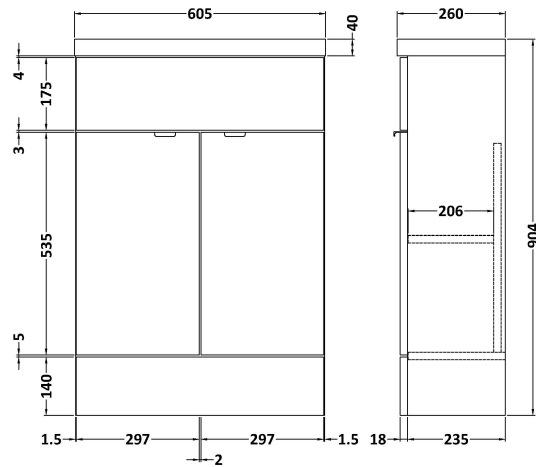

Sales Code: CBI506

Description: 600mm Compact Vanity Unit & Basin

Packaging Details

Barcode: 5055275887646