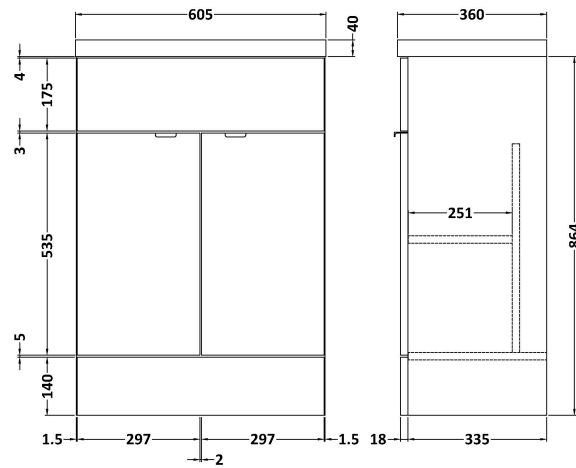

Sales Code: CBI207

Description: 600mm Fd Vanity Unit & Basin

Packaging Details

Barcode: 5055275887370

Sales Code: OFF208

Description: 600 Vanity Unit (355mm Deep)

Product Dimensions

Height (mm):	864
Width (mm):	600
Depth (mm):	355
Nett Weight (kg):	20.5

Packaging Dimensions

Height (mm):	375
Width (mm):	620
Depth (mm):	900
Gross Weight (kg):	21

Packaging Data

Box Colour:	Brown Cardboard Box
Box Qty:	1
Label Size:	100 x 50
Label Colour:	White Label
Label Qty:	2

Outer Box Dimensions (If Applicable)

Height (mm):	
Width (mm):	
Depth (mm):	
Gross Weight (kg):	
Barcode:	5055275817438

Product Details

Country of Origin:	United Kingdom
Fitting Instruction:	Yes
Certification:	FSC: Yes CE: N/A
Colour:	Driftwood
Construction Method:	Cam & Wood Dowel
Construction Type:	Rigid
Cabinet Finish:	MFC Textured Woodgrain
Fascia Finish:	MFC Textured Woodgrain
Cabinet Thickness (mm):	18
Fascia Thickness (mm):	18
Drawer Included:	No
Drawer Type:	Not Applicable
No of Shelves:	1
Hinge Type:	95 Degree Clip-On Soft Close
Hinge Included:	Yes
Adjustable Legs:	No
Fixings Included:	Yes
Handle Style:	Contemporary
Handle Included:	Yes
Waste Shroud:	No
Handle Type:	Wrapover

Sales Code: PMB313

Description: 600 Rear Tap Basin 1Th

Product Dimensions

Height (mm):	355
Width (mm):	603
Depth (mm):	135
Nett Weight (kg):	9.66

Packaging Dimensions

Height (mm):	410
Width (mm):	200
Depth (mm):	650
Gross Weight (kg):	9.66