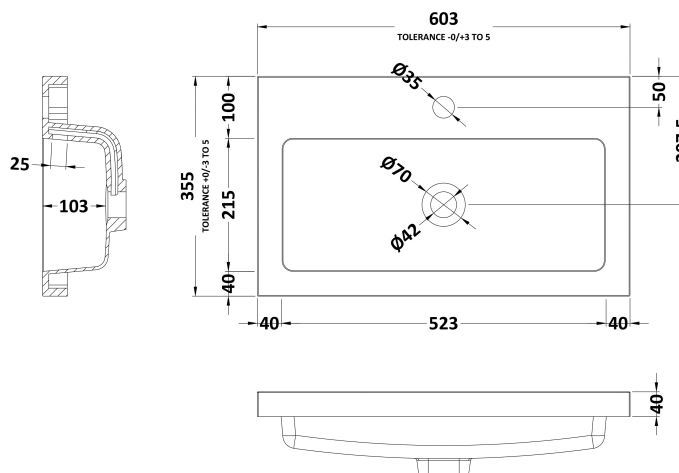

Sales Code: CBI207

Description: 600mm Fd Vanity Unit & Basin

Packaging Details

Barcode: 5055275887370

Sales Code: OFF208

Description: 600 Vanity Unit (355mm Deep)

Product Dimensions

Height (mm):	864
Width (mm):	600
Depth (mm):	355
Nett Weight (kg):	20.5

Packaging Dimensions

Height (mm):	375
Width (mm):	620
Depth (mm):	900
Gross Weight (kg):	21

Packaging Data

Box Colour:	Brown Cardboard Box
Box Qty:	1
Label Size:	100 x 50
Label Colour:	White Label
Label Qty:	2

Outer Box Dimensions (If Applicable)

Height (mm):	
Width (mm):	
Depth (mm):	
Gross Weight (kg):	
Barcode:	5055275817438

Product Details

Country of Origin:	United Kingdom
Fitting Instruction:	Yes
Certification:	FSC: Yes CE: N/A
Colour:	Driftwood
Construction Method:	Cam & Wood Dowel
Construction Type:	Rigid
Cabinet Finish:	MFC Textured Woodgrain
Fascia Finish:	MFC Textured Woodgrain
Cabinet Thickness (mm):	18
Fascia Thickness (mm):	18
Drawer Included:	No
Drawer Type:	Not Applicable
No of Shelves:	1
Hinge Type:	95 Degree Clip-On Soft Close
Hinge Included:	Yes
Adjustable Legs:	No
Fixings Included:	Yes
Handle Style:	Contemporary
Handle Included:	Yes
Waste Shroud:	No
Handle Type:	Wrapover

Sales Code: PMB313

Description: 600 Rear Tap Basin 1Th

Product Dimensions

Height (mm):	355
Width (mm):	603
Depth (mm):	135
Nett Weight (kg):	9.66

Packaging Dimensions

Height (mm):	410
Width (mm):	200
Depth (mm):	650
Gross Weight (kg):	9.66