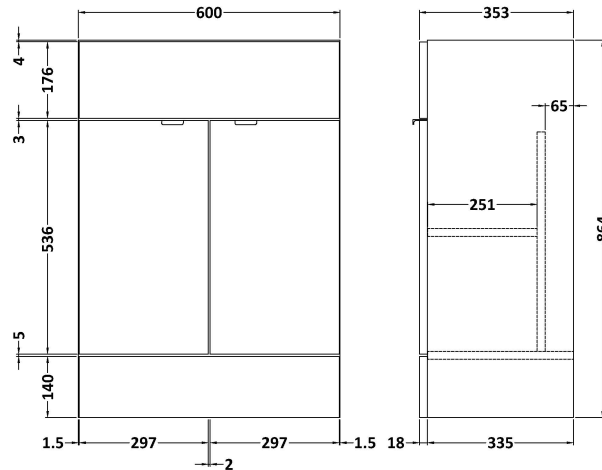

Sales Code: CBI207

Description: 600mm Fd Vanity Unit & Basin

Packaging Details

Barcode: 5055275887370

Sales Code: OFF208

Description: 600 Vanity Unit (355mm Deep)

Product Dimensions

Height (mm):	864
Width (mm):	600
Depth (mm):	355
Nett Weight (kg):	20.5

Packaging Dimensions

Height (mm):	375
Width (mm):	620
Depth (mm):	900
Gross Weight (kg):	21

Packaging Data

Box Colour:	Brown Cardboard Box
Box Qty:	1
Label Size:	100 x 50
Label Colour:	White Label
Label Qty:	2

Outer Box Dimensions (If Applicable)

Height (mm):	
Width (mm):	
Depth (mm):	
Gross Weight (kg):	
Barcode:	5055275817438

Product Details

Country of Origin:	United Kingdom
Fitting Instruction:	Yes
Certification:	FSC: Yes CE: N/A
Colour:	Driftwood
Construction Method:	Cam & Wood Dowel
Construction Type:	Rigid
Cabinet Finish:	MFC Textured Woodgrain
Fascia Finish:	MFC Textured Woodgrain
Cabinet Thickness (mm):	18
Fascia Thickness (mm):	18
Drawer Included:	No
Drawer Type:	Not Applicable
No of Shelves:	1
Hinge Type:	95 Degree Clip-On Soft Close
Hinge Included:	Yes
Adjustable Legs:	No
Fixings Included:	Yes
Handle Style:	Contemporary
Handle Included:	Yes
Waste Shroud:	No
Handle Type:	Wrapover

Sales Code: PMB313

Description: 600 Rear Tap Basin 1Th

Product Dimensions

Height (mm):	355
Width (mm):	603
Depth (mm):	135
Nett Weight (kg):	9.66

Packaging Dimensions

Height (mm):	410
Width (mm):	200
Depth (mm):	650
Gross Weight (kg):	9.66