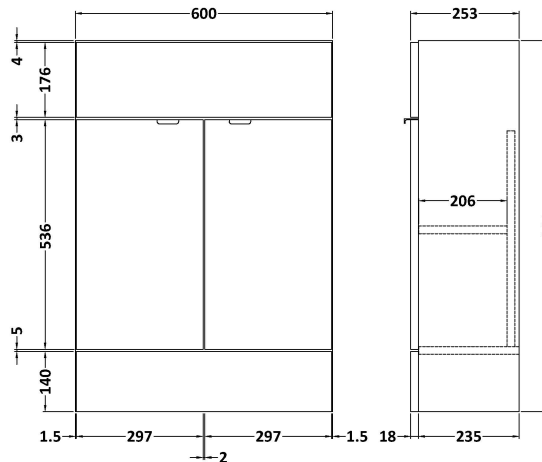

Sales Code: CBI206

Description: 600mm Compact Vanity Unit & Basin

Packaging Details

Barcode: 5055275887363

Sales Code: OFF207

Description: 600 Vanity Unit (255mm Deep)

Product Dimensions

Height (mm):	864
Width (mm):	600
Depth (mm):	255
Nett Weight (kg):	17

Packaging Dimensions

Height (mm):	290
Width (mm):	625
Depth (mm):	875
Gross Weight (kg):	17.5

Packaging Data

Box Colour:	Brown Cardboard Box
Box Qty:	1
Label Size:	100 x 50
Label Colour:	White Label
Label Qty:	2

Outer Box Dimensions (If Applicable)

Height (mm):	
Width (mm):	
Depth (mm):	
Gross Weight (kg):	
Barcode:	5055275817261

Product Details

Country of Origin:	United Kingdom
Fitting Instruction:	Yes
Certification:	FSC: Yes CE: N/A
Colour:	Driftwood
Construction Method:	Cam & Wood Dowel
Construction Type:	Rigid
Cabinet Finish:	MFC Textured Woodgrain
Fascia Finish:	MFC Textured Woodgrain
Cabinet Thickness (mm):	18
Fascia Thickness (mm):	18
Drawer Included:	No
Drawer Type:	Not Applicable
No of Shelves:	1
Hinge Type:	95 Degree Clip-On Soft Close
Hinge Included:	Yes
Adjustable Legs:	No
Fixings Included:	Yes
Handle Style:	Contemporary
Handle Included:	Yes
Waste Shroud:	No
Handle Type:	Wrapover

Sales Code: PMB303

Description: 600 Side Tape Basin 1Th (602.5X255x40)

Product Dimensions

Height (mm):	255
Width (mm):	603
Depth (mm):	135
Nett Weight (kg):	9

Packaging Dimensions

Height (mm):	305
Width (mm):	205
Depth (mm):	655
Gross Weight (kg):	9