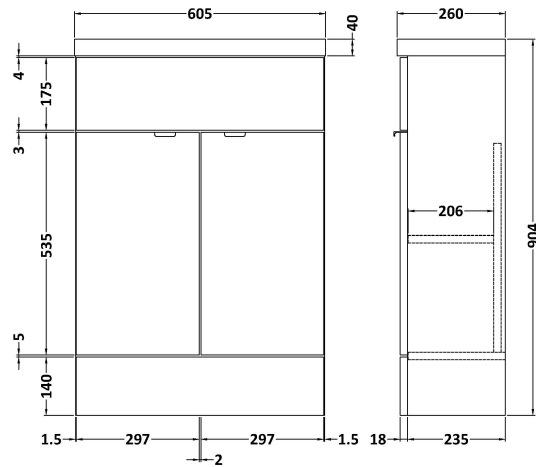

Sales Code: CBI206

Description: 600mm Compact Vanity Unit & Basin

Packaging Details

Barcode: 5055275887363

Sales Code: OFF207

Description: 600 Vanity Unit (255mm Deep)

Product Dimensions

Height (mm):	864
Width (mm):	600
Depth (mm):	255
Nett Weight (kg):	17

Packaging Dimensions

Height (mm):	290
Width (mm):	625
Depth (mm):	875
Gross Weight (kg):	17.5

Packaging Data

Box Colour:	Brown Cardboard Box
Box Qty:	1
Label Size:	100 x 50
Label Colour:	White Label
Label Qty:	2

Outer Box Dimensions (If Applicable)

Height (mm):	
Width (mm):	
Depth (mm):	
Gross Weight (kg):	
Barcode:	5055275817261

Product Details

Country of Origin:	United Kingdom
Fitting Instruction:	Yes
Certification:	FSC: Yes CE: N/A
Colour:	Driftwood
Construction Method:	Cam & Wood Dowel
Construction Type:	Rigid
Cabinet Finish:	MFC Textured Woodgrain
Fascia Finish:	MFC Textured Woodgrain
Cabinet Thickness (mm):	18
Fascia Thickness (mm):	18
Drawer Included:	No
Drawer Type:	Not Applicable
No of Shelves:	1
Hinge Type:	95 Degree Clip-On Soft Close
Hinge Included:	Yes
Adjustable Legs:	No
Fixings Included:	Yes
Handle Style:	Contemporary
Handle Included:	Yes
Waste Shroud:	No
Handle Type:	Wrapover

Sales Code: PMB303

Description: 600 Side Tape Basin 1Th (602.5X255x40)

Product Dimensions

Height (mm):	255
Width (mm):	603
Depth (mm):	135
Nett Weight (kg):	9

Packaging Dimensions

Height (mm):	305
Width (mm):	205
Depth (mm):	655
Gross Weight (kg):	9