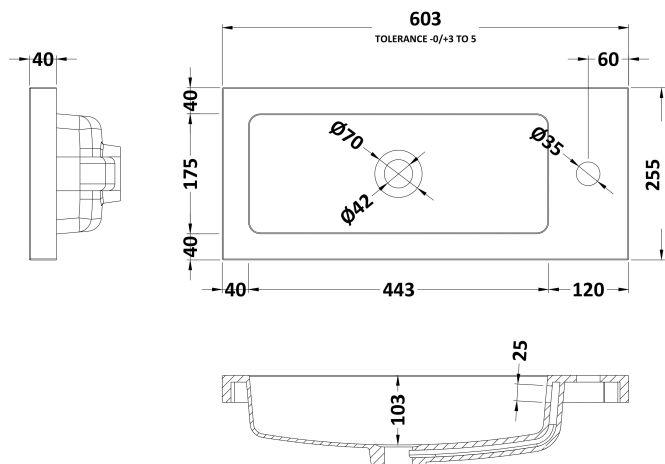

Packaging Dimensions

Height (mm):	290
Width (mm):	625
Depth (mm):	875
Gross Weight (kg):	17.5

Packaging Data

Box Colour:	Brown Cardboard Box
Box Qty:	1
Label Size:	100 x 50
Label Colour:	White Label
Label Qty:	2

Outer Box Dimensions (If Applicable)

Height (mm):	
Width (mm):	
Depth (mm):	
Gross Weight (kg):	
Barcode:	5055275817261

Product Details

Country of Origin:	United Kingdom
Fitting Instruction:	Yes
Certification:	FSC: Yes CE: N/A
Colour:	Driftwood
Construction Method:	Cam & Wood Dowel
Construction Type:	Rigid
Cabinet Finish:	MFC Textured Woodgrain
Fascia Finish:	MFC Textured Woodgrain
Cabinet Thickness (mm):	18
Fascia Thickness (mm):	18
Drawer Included:	No
Drawer Type:	Not Applicable
No of Shelves:	1
Hinge Type:	95 Degree Clip-On Soft Close
Hinge Included:	Yes
Adjustable Legs:	No
Fixings Included:	Yes
Handle Style:	Contemporary
Handle Included:	Yes
Waste Shroud:	No
Handle Type:	Wrapover

Sales Code: PMB303

Description: 600 Side Tape Basin 1Th (602.5X255x40)

Product Dimensions

Height (mm):	255
Width (mm):	603
Depth (mm):	135
Nett Weight (kg):	9

Packaging Dimensions

Height (mm):	305
Width (mm):	205
Depth (mm):	655
Gross Weight (kg):	9

Packaging Data

Box Colour:	Brown Cardboard Box - Printed
Box Qty:	1
Label Size:	100 x 50
Label Colour:	White Label
Label Qty:	2

Outer Box Dimensions (If Applicable)

Height (mm):	
Width (mm):	
Depth (mm):	
Gross Weight (kg):	
Barcode:	5055369063048