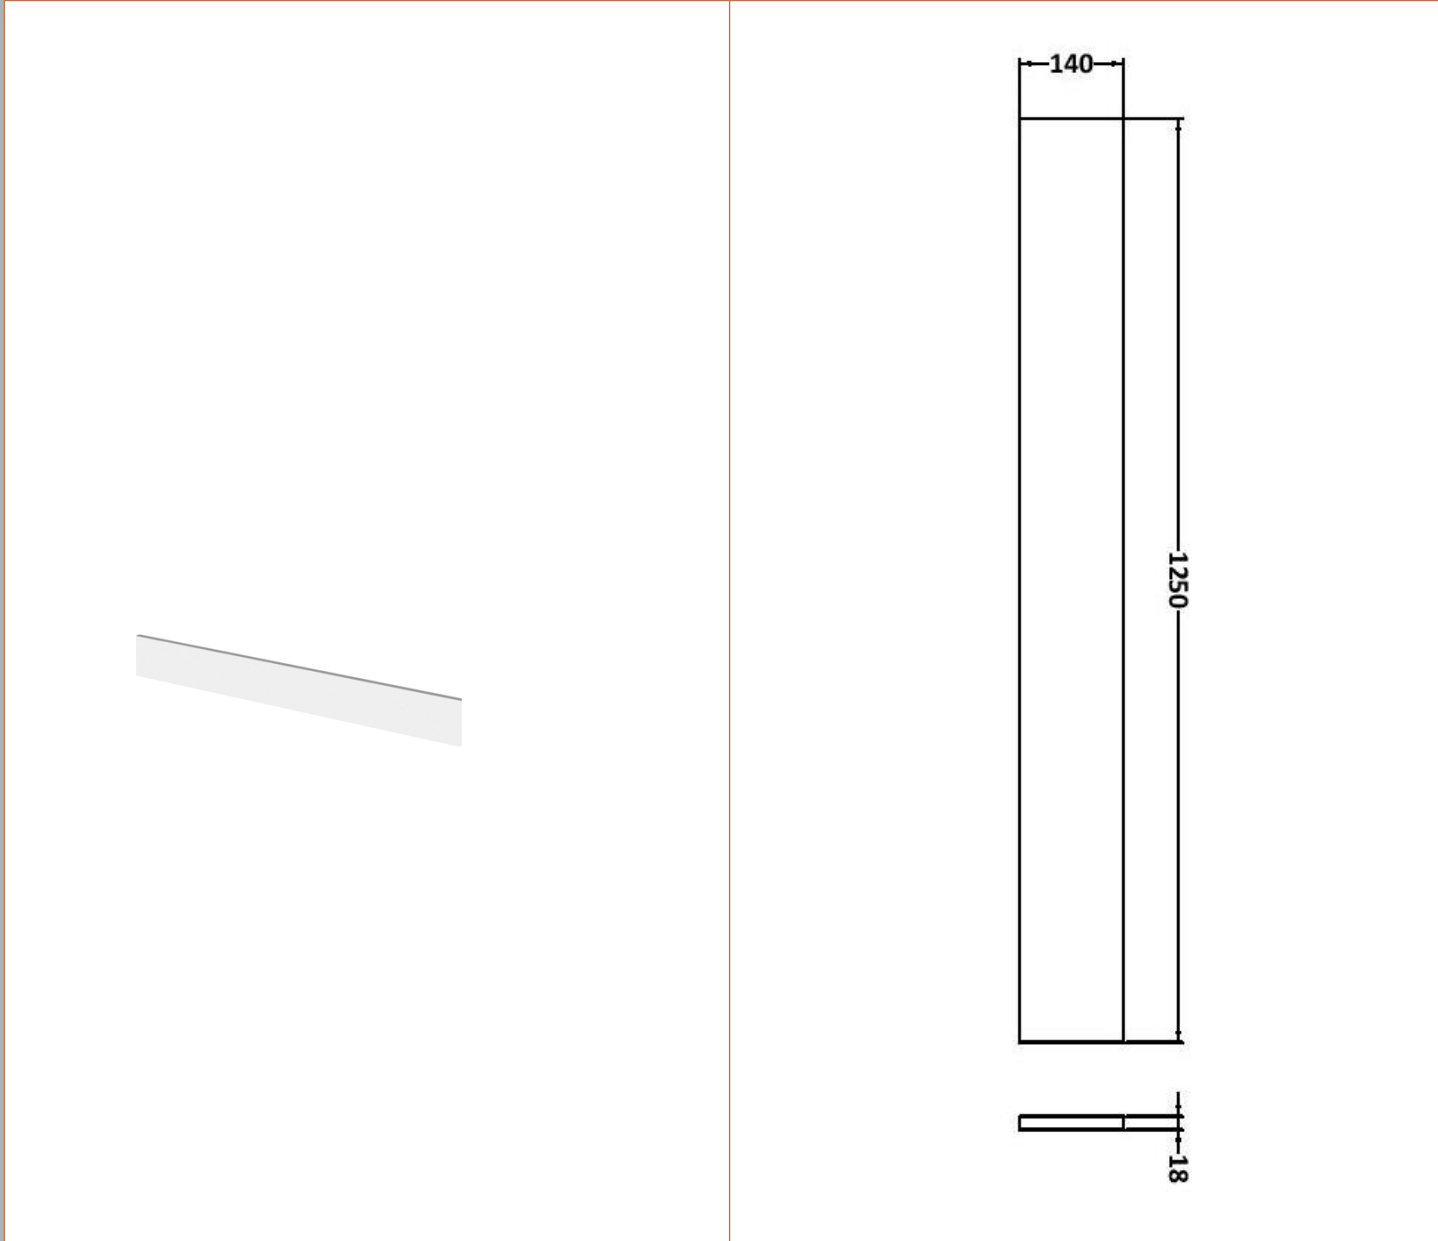

Sales Code: OFF145

Description: 500 Wc Unit (255mm Deep)

Product Dimensions

Height (mm):	864
Width (mm):	500
Depth (mm):	255
Nett Weight (kg):	11.5

Packaging Dimensions

Height (mm):	290
Width (mm):	525
Depth (mm):	875
Gross Weight (kg):	12

Sales Code: PMB402

Description: 1000 Straight Polymarble Basin

Product Dimensions

Height (mm):	135
Width (mm):	1003
Depth (mm):	255
Nett Weight (kg):	11.8

Packaging Dimensions

Height (mm):	190
Width (mm):	320
Depth (mm):	1060
Gross Weight (kg):	11.8

Product Details

Country of Origin:	China
Fitting Instruction:	No
Certification:	CE: No WRAS: N/A WRAS No: N/A
Product Material:	Polymarble
Fixing Supplied:	No

Pans/Bidets: Trap Style: Not Applicable Includes Seat: Not Applicable

Basins: Tap Hole: One Taphole Chain Stay Hole: No
Template: Not Required Waste Type Req: Slotted
Overflow Inc: Yes Overflow Cover: Yes
Inner Bowl Depth (mm): 103mm

Sales Code: OFF191

Description: 1.25M Continuous Plinth (1250X140x18mm)