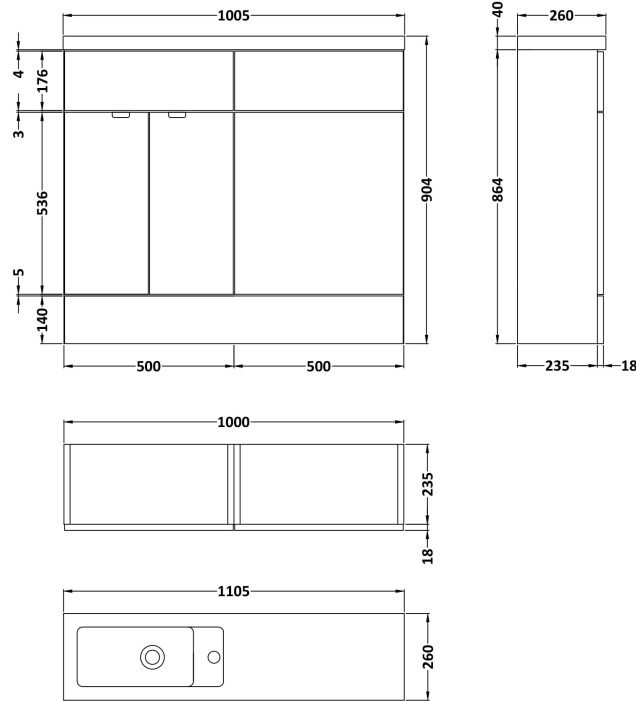

Sales Code: CBI142

Description: 1000mm Combination Vanity & Wc Compact

Packaging Details

Barcode: 5056211851684

Sales Code: OFF105

Description: 500 Vanity Unit (255mm Deep)

Product Dimensions

Height (mm):	864
Width (mm):	500
Depth (mm):	255
Nett Weight (kg):	15

Packaging Dimensions

Height (mm):	290
Width (mm):	525
Depth (mm):	875
Gross Weight (kg):	15.5

Packaging Data

Box Colour:	Brown Cardboard Box
Box Qty:	1
Label Size:	100 x 50
Label Colour:	Not Applicable
Label Qty:	0

Sales Code: OFF145

Description: 500 Wc Unit (255mm Deep)

Product Dimensions

Height (mm):	864
Width (mm):	500
Depth (mm):	255
Nett Weight (kg):	11.5

Packaging Dimensions

Height (mm):	290
Width (mm):	525
Depth (mm):	875
Gross Weight (kg):	12

Sales Code: PMB402

Description: 1000 Straight Polymarble Basin

Product Dimensions

Height (mm):	135
Width (mm):	1003
Depth (mm):	255
Nett Weight (kg):	11.8

Packaging Dimensions

Height (mm):	190
Width (mm):	320
Depth (mm):	1060
Gross Weight (kg):	11.8