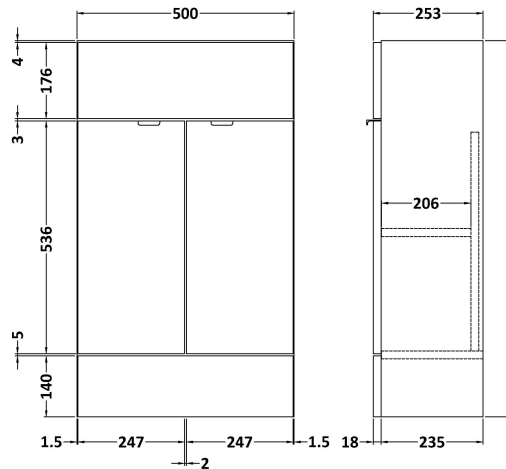

Sales Code: CBI142

Description: 1000mm Combination Vanity & Wc Compact

Packaging Details

Barcode: 5056211851684

Sales Code: OFF105

Description: 500 Vanity Unit (255mm Deep)

Product Dimensions

Height (mm):	864
Width (mm):	500
Depth (mm):	255
Nett Weight (kg):	15

Packaging Dimensions

Height (mm):	290
Width (mm):	525
Depth (mm):	875
Gross Weight (kg):	15.5

Packaging Data

Box Colour:	Brown Cardboard Box
Box Qty:	1
Label Size:	100 x 50
Label Colour:	Not Applicable
Label Qty:	0

Sales Code: OFF145

Description: 500 Wc Unit (255mm Deep)

Product Dimensions

Height (mm):	864
Width (mm):	500
Depth (mm):	255
Nett Weight (kg):	11.5

Packaging Dimensions

Height (mm):	290
Width (mm):	525
Depth (mm):	875
Gross Weight (kg):	12

Sales Code: PMB402

Description: 1000 Straight Polymarble Basin

Product Dimensions

Height (mm):	135
Width (mm):	1003
Depth (mm):	255
Nett Weight (kg):	11.8

Packaging Dimensions

Height (mm):	190
Width (mm):	320
Depth (mm):	1060
Gross Weight (kg):	11.8