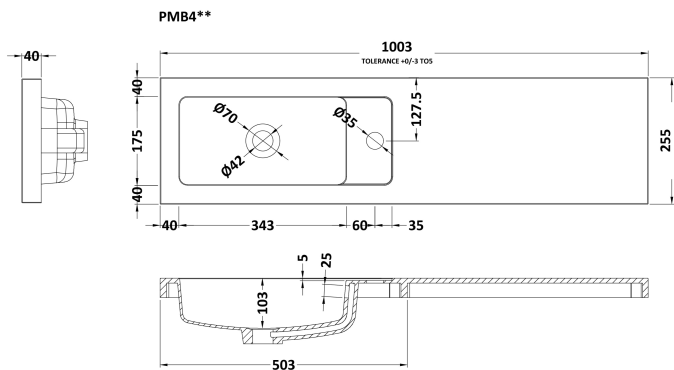

Packaging Dimensions

Height (mm):	290
Width (mm):	525
Depth (mm):	875
Gross Weight (kg):	15.5

Packaging Data

Box Colour:	Brown Cardboard Box
Box Qty:	1
Label Size:	100 x 50
Label Colour:	Not Applicable
Label Qty:	0

Sales Code: OFF145

Description: 500 Wc Unit (255mm Deep)

Product Dimensions

Height (mm):	864
Width (mm):	500
Depth (mm):	255
Nett Weight (kg):	11.5

Packaging Dimensions

Height (mm):	290
Width (mm):	525
Depth (mm):	875
Gross Weight (kg):	12

Packaging Data

Box Colour:	Brown Cardboard Box
Box Qty:	1
Label Size:	100 x 50
Label Colour:	Not Applicable
Label Qty:	0

Outer Box Dimensions (If Applicable)

Height (mm):	
Width (mm):	
Depth (mm):	
Gross Weight (kg):	
Barcode:	5055275816752

Sales Code: PMB402

Description: 1000 Straight Polymarble Basin

Product Dimensions

Height (mm):	135
Width (mm):	1003
Depth (mm):	255
Nett Weight (kg):	11.8

Packaging Dimensions

Height (mm):	190
Width (mm):	320
Depth (mm):	1060
Gross Weight (kg):	11.8