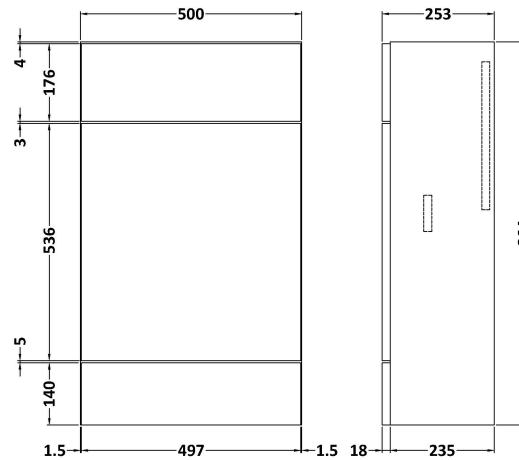

Packaging Dimensions

Height (mm):	290
Width (mm):	525
Depth (mm):	875
Gross Weight (kg):	15.5

Packaging Data

Box Colour:	Brown Cardboard Box
Box Qty:	1
Label Size:	100 x 50
Label Colour:	Not Applicable
Label Qty:	0

Sales Code: OFF145

Description: 500 Wc Unit (255mm Deep)

Product Dimensions

Height (mm):	864
Width (mm):	500
Depth (mm):	255
Nett Weight (kg):	11.5

Packaging Dimensions

Height (mm):	290
Width (mm):	525
Depth (mm):	875
Gross Weight (kg):	12

Packaging Data

Box Colour:	Brown Cardboard Box
Box Qty:	1
Label Size:	100 x 50
Label Colour:	Not Applicable
Label Qty:	0

Outer Box Dimensions (If Applicable)

Height (mm):	
Width (mm):	
Depth (mm):	
Gross Weight (kg):	
Barcode:	5055275816752

Sales Code: PMB402

Description: 1000 Straight Polymarble Basin

Product Dimensions

Height (mm):	135
Width (mm):	1003
Depth (mm):	255
Nett Weight (kg):	11.8

Packaging Dimensions

Height (mm):	190
Width (mm):	320
Depth (mm):	1060
Gross Weight (kg):	11.8