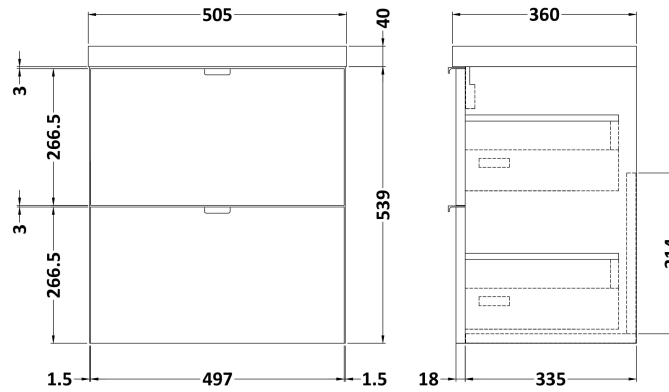

Sales Code: CBI141A

Description: 500 2-Drawer Wall Hung Unit & Basin

Packaging Details

Barcode: 5056211889175

Sales Code: OFF136

Description: 500 2-Drawer Wall Hung Unit (355mm)

Product Dimensions

Height (mm):	540
Width (mm):	500
Depth (mm):	383
Nett Weight (kg):	18.5

Packaging Dimensions

Height (mm):	560
Width (mm):	520
Depth (mm):	375
Gross Weight (kg):	19

Packaging Data

Box Colour:	Brown Cardboard Box
Box Qty:	1
Label Size:	x
Label Colour:	White Label
Label Qty:	0

Outer Box Dimensions (If Applicable)

Sales Code: CBM312

Description: Ceramic Rear Tap Basin 505X360

Product Dimensions

Height (mm):	150
Width (mm):	505
Depth (mm):	360
Nett Weight (kg):	9

Packaging Dimensions

Height (mm):	555
Width (mm):	420
Depth (mm):	200
Gross Weight (kg):	9

Packaging Data

Box Colour:	Brown Cardboard Box - Printed
Box Qty:	1
Label Size:	100 x 50
Label Colour:	White Label
Label Qty:	2

Outer Box Dimensions (If Applicable)

Height (mm):	
Width (mm):	
Depth (mm):	
Gross Weight (kg):	
Barcode:	5056211875819