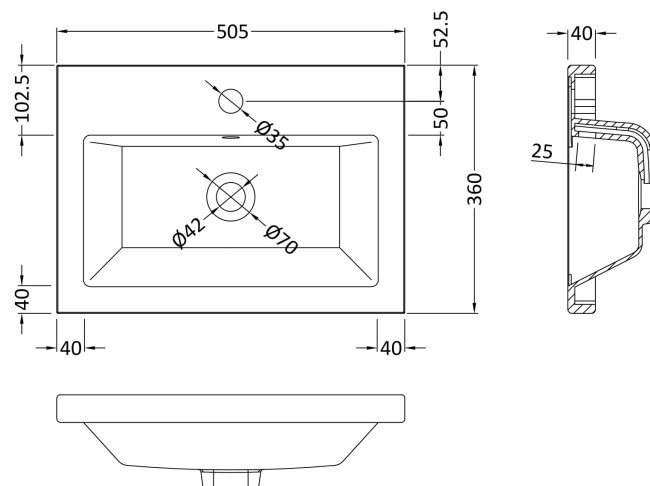

Sales Code: CBI141A

Description: 500 2-Drawer Wall Hung Unit & Basin

Packaging Details

Barcode: 5056211889175

Sales Code: OFF136

Description: 500 2-Drawer Wall Hung Unit (355mm)

Product Dimensions

Height (mm):	540
Width (mm):	500
Depth (mm):	383
Nett Weight (kg):	18.5

Packaging Dimensions

Height (mm):	560
Width (mm):	520
Depth (mm):	375
Gross Weight (kg):	19

Packaging Data

Box Colour:	Brown Cardboard Box
Box Qty:	1
Label Size:	x
Label Colour:	White Label
Label Qty:	0

Outer Box Dimensions (If Applicable)

Height (mm):	
Width (mm):	
Depth (mm):	
Gross Weight (kg):	
Barcode:	5056211848851

Product Details

Country of Origin:	China
Fitting Instruction:	No
Certification:	FSC: Yes CE: N/A
Colour:	Gloss White
Construction Method:	Cam & Wood Dowel
Construction Type:	Rigid
Cabinet Finish:	MFC Painted Gloss
Fascia Finish:	MFC Painted Gloss
Cabinet Thickness (mm):	16
Fascia Thickness (mm):	18
Drawer Included:	Yes
Drawer Type:	80mm High Metal Softclose
No of Shelves:	0
Hinge Type:	Not Applicable
Hinge Included:	Not Applicable
Adjustable Legs:	No, Not Required
Fixings Included:	Yes
Handle Style:	Modern
Handle Included:	Yes, Supplied
Waste Shroud:	Yes
Handle Type:	Wrapover

Sales Code: CBM312

Description: Ceramic Rear Tap Basin 505X360

Product Dimensions

Height (mm):	150
Width (mm):	505
Depth (mm):	360
Nett Weight (kg):	9

Packaging Dimensions

Height (mm):	555
Width (mm):	420
Depth (mm):	200
Gross Weight (kg):	9