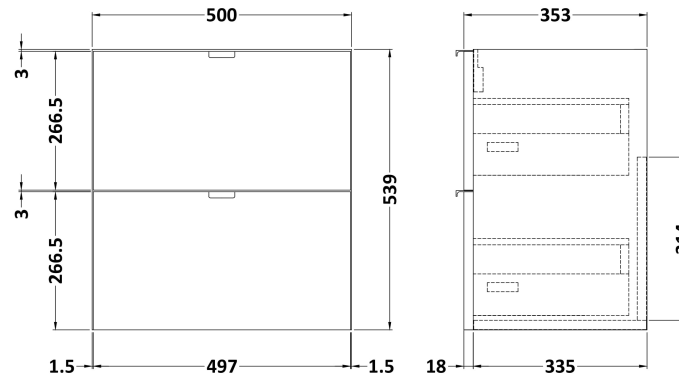

Sales Code: CBI141A

Description: 500 2-Drawer Wall Hung Unit & Basin

Packaging Details

Barcode: 5056211889175

Sales Code: OFF136

Description: 500 2-Drawer Wall Hung Unit (355mm)

Product Dimensions

Height (mm):	540
Width (mm):	500
Depth (mm):	383
Nett Weight (kg):	18.5

Packaging Dimensions

Height (mm):	560
Width (mm):	520
Depth (mm):	375
Gross Weight (kg):	19

Packaging Data

Box Colour:	Brown Cardboard Box
Box Qty:	1
Label Size:	x
Label Colour:	White Label
Label Qty:	0

Outer Box Dimensions (If Applicable)

Sales Code: CBM312

Description: Ceramic Rear Tap Basin 505X360

Product Dimensions

Height (mm):	150
Width (mm):	505
Depth (mm):	360
Nett Weight (kg):	9

Packaging Dimensions

Height (mm):	555
Width (mm):	420
Depth (mm):	200
Gross Weight (kg):	9

Packaging Data

Box Colour:	Brown Cardboard Box - Printed
Box Qty:	1
Label Size:	100 x 50
Label Colour:	White Label
Label Qty:	2

Outer Box Dimensions (If Applicable)

Height (mm):	
Width (mm):	
Depth (mm):	
Gross Weight (kg):	
Barcode:	5056211875819