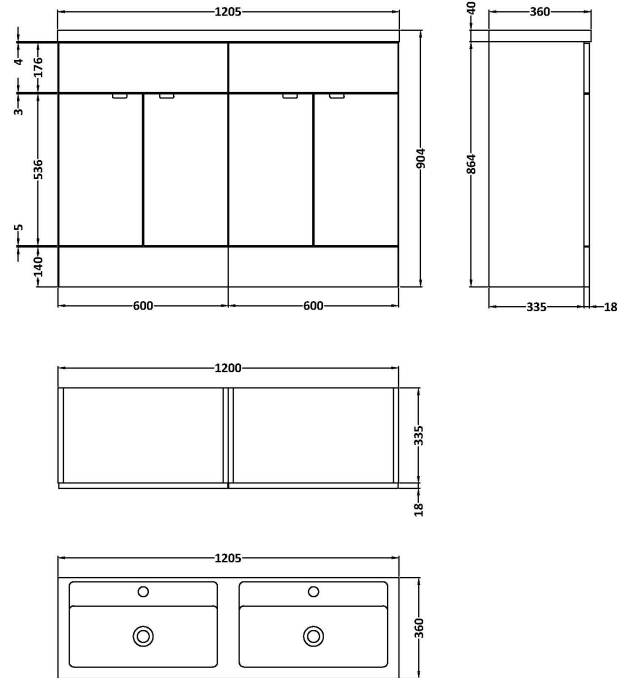

Sales Code: CBI134A

Description: 1200 Fs 4-Door Vanity W/Double Basin

Packaging Details

Barcode: 5056211888963

Sales Code: OFF108

Description: 600 Vanity Unit (355mm Deep)

Product Dimensions

Height (mm):	864
Width (mm):	600
Depth (mm):	355
Nett Weight (kg):	20.5

Packaging Dimensions

Height (mm):	375
Width (mm):	620
Depth (mm):	900
Gross Weight (kg):	21

Packaging Data

Box Colour:	Brown Cardboard Box
Box Qty:	1
Label Size:	100 x 50
Label Colour:	Not Applicable
Label Qty:	0

Outer Box Dimensions (If Applicable)

Height (mm):	
Width (mm):	
Depth (mm):	
Gross Weight (kg):	
Barcode:	5055275817391

Product Details

Country of Origin:	United Kingdom
Fitting Instruction:	Yes
Certification:	FSC: Yes CE: N/A
Colour:	Gloss White
Construction Method:	Cam & Wood Dowel
Construction Type:	Rigid
Cabinet Finish:	MFC Painted Gloss
Fascia Finish:	Mdf Painted Gloss
Cabinet Thickness (mm):	16
Fascia Thickness (mm):	18
Drawer Included:	No
Drawer Type:	Not Applicable
No of Shelves:	1
Hinge Type:	95 Degree Clip-On Soft Close
Hinge Included:	Yes
Adjustable Legs:	No
Fixings Included:	Yes
Handle Style:	Contemporary
Handle Included:	Yes
Waste Shroud:	No
Handle Type:	Wrapover

Sales Code: CBM425

Description: Double Ceramic Basin 1208X358

Product Dimensions

Height (mm):	360
Width (mm):	1205
Depth (mm):	140
Nett Weight (kg):	25.3

Packaging Dimensions

Height (mm):	205
Width (mm):	1270
Depth (mm):	470
Gross Weight (kg):	25.3