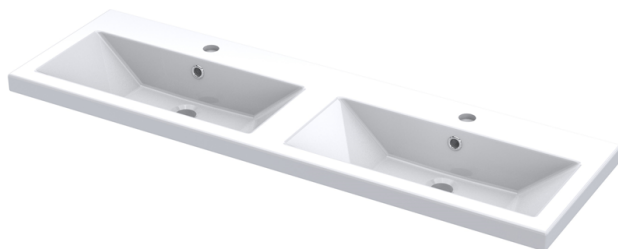

Sales Code: CBI134A

Description: 1200 Fs 4-Door Vanity W/Double Basin

Packaging Details

Barcode: 5056211888963

Sales Code: OFF108

Description: 600 Vanity Unit (355mm Deep)

Product Dimensions

Height (mm):	864
Width (mm):	600
Depth (mm):	355
Nett Weight (kg):	20.5

Packaging Dimensions

Height (mm):	375
Width (mm):	620
Depth (mm):	900
Gross Weight (kg):	21

Packaging Data

Box Colour:	Brown Cardboard Box
Box Qty:	1
Label Size:	100 x 50
Label Colour:	Not Applicable
Label Qty:	0

Outer Box Dimensions (If Applicable)

Height (mm):	
Width (mm):	
Depth (mm):	
Gross Weight (kg):	
Barcode:	5055275817391

Product Details

Country of Origin:	United Kingdom
Fitting Instruction:	Yes
Certification:	FSC: Yes CE: N/A
Colour:	Gloss White
Construction Method:	Cam & Wood Dowel
Construction Type:	Rigid
Cabinet Finish:	MFC Painted Gloss
Fascia Finish:	Mdf Painted Gloss
Cabinet Thickness (mm):	16
Fascia Thickness (mm):	18
Drawer Included:	No
Drawer Type:	Not Applicable
No of Shelves:	1
Hinge Type:	95 Degree Clip-On Soft Close
Hinge Included:	Yes
Adjustable Legs:	No
Fixings Included:	Yes
Handle Style:	Contemporary
Handle Included:	Yes
Waste Shroud:	No
Handle Type:	Wrapover

Sales Code: CBM425

Description: Double Ceramic Basin 1208X358

Product Dimensions

Height (mm):	360
Width (mm):	1205
Depth (mm):	140
Nett Weight (kg):	25.3

Packaging Dimensions

Height (mm):	205
Width (mm):	1270
Depth (mm):	470
Gross Weight (kg):	25.3