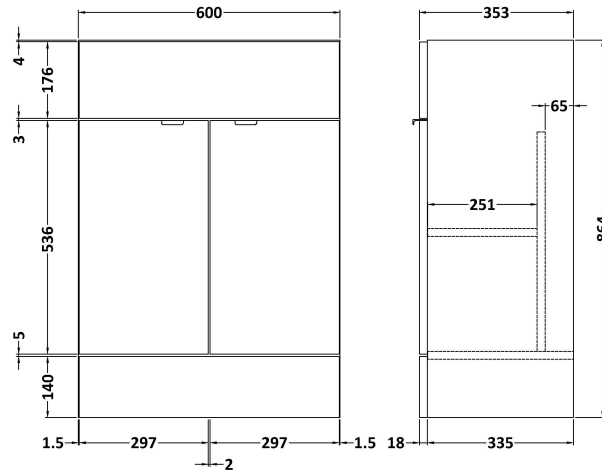

Sales Code: CBI134A

Description: 1200 Fs 4-Door Vanity W/Double Basin

Packaging Details

Barcode: 5056211888963

Sales Code: OFF108

Description: 600 Vanity Unit (355mm Deep)

Product Dimensions

Height (mm):	864
Width (mm):	600
Depth (mm):	355
Nett Weight (kg):	20.5

Packaging Dimensions

Height (mm):	375
Width (mm):	620
Depth (mm):	900
Gross Weight (kg):	21

Packaging Data

Box Colour:	Brown Cardboard Box
Box Qty:	1
Label Size:	100 x 50
Label Colour:	Not Applicable
Label Qty:	0

Outer Box Dimensions (If Applicable)

Height (mm):	
Width (mm):	
Depth (mm):	
Gross Weight (kg):	
Barcode:	5055275817391

Product Details

Country of Origin:	United Kingdom
Fitting Instruction:	Yes
Certification:	FSC: Yes CE: N/A
Colour:	Gloss White
Construction Method:	Cam & Wood Dowel
Construction Type:	Rigid
Cabinet Finish:	MFC Painted Gloss
Fascia Finish:	Mdf Painted Gloss
Cabinet Thickness (mm):	16
Fascia Thickness (mm):	18
Drawer Included:	No
Drawer Type:	Not Applicable
No of Shelves:	1
Hinge Type:	95 Degree Clip-On Soft Close
Hinge Included:	Yes
Adjustable Legs:	No
Fixings Included:	Yes
Handle Style:	Contemporary
Handle Included:	Yes
Waste Shroud:	No
Handle Type:	Wrapover

Sales Code: CBM425

Description: Double Ceramic Basin 1208X358

Product Dimensions

Height (mm):	360
Width (mm):	1205
Depth (mm):	140
Nett Weight (kg):	25.3

Packaging Dimensions

Height (mm):	205
Width (mm):	1270
Depth (mm):	470
Gross Weight (kg):	25.3