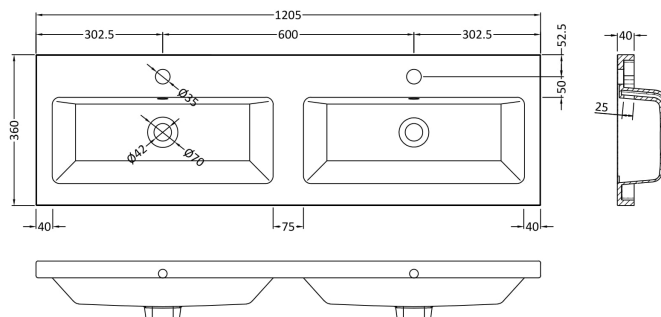

Sales Code: CBI134A

Description: 1200 Fs 4-Door Vanity W/Double Basin

Packaging Details

Barcode: 5056211888963

Sales Code: OFF108

Description: 600 Vanity Unit (355mm Deep)

Product Dimensions

Height (mm):	864
Width (mm):	600
Depth (mm):	355
Nett Weight (kg):	20.5

Packaging Dimensions

Height (mm):	375
Width (mm):	620
Depth (mm):	900
Gross Weight (kg):	21

Packaging Data

Box Colour:	Brown Cardboard Box
Box Qty:	1
Label Size:	100 x 50
Label Colour:	Not Applicable
Label Qty:	0

Outer Box Dimensions (If Applicable)

Height (mm):	
Width (mm):	
Depth (mm):	
Gross Weight (kg):	
Barcode:	5055275817391

Product Details

Country of Origin:	United Kingdom
Fitting Instruction:	Yes
Certification:	FSC: Yes CE: N/A
Colour:	Gloss White
Construction Method:	Cam & Wood Dowel
Construction Type:	Rigid
Cabinet Finish:	MFC Painted Gloss
Fascia Finish:	Mdf Painted Gloss
Cabinet Thickness (mm):	16
Fascia Thickness (mm):	18
Drawer Included:	No
Drawer Type:	Not Applicable
No of Shelves:	1
Hinge Type:	95 Degree Clip-On Soft Close
Hinge Included:	Yes
Adjustable Legs:	No
Fixings Included:	Yes
Handle Style:	Contemporary
Handle Included:	Yes
Waste Shroud:	No
Handle Type:	Wrapover

Sales Code: CBM425

Description: Double Ceramic Basin 1208X358

Product Dimensions

Height (mm):	360
Width (mm):	1205
Depth (mm):	140
Nett Weight (kg):	25.3

Packaging Dimensions

Height (mm):	205
Width (mm):	1270
Depth (mm):	470
Gross Weight (kg):	25.3