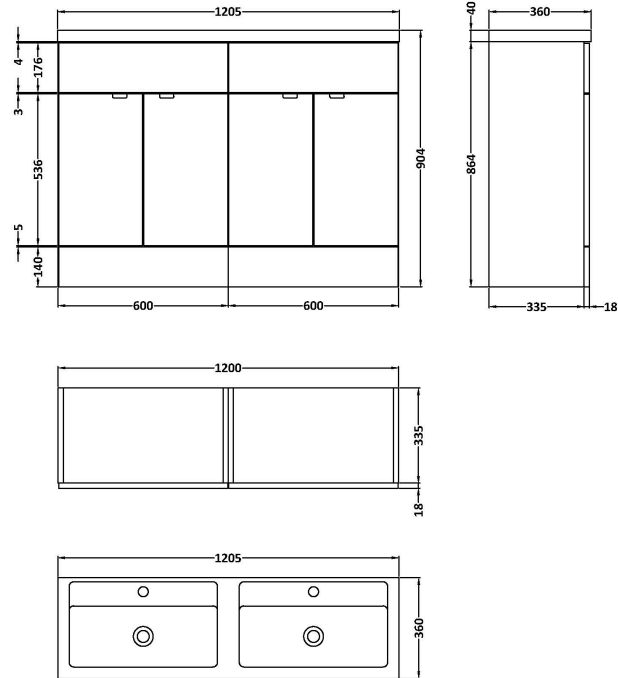

Sales Code: CBI134

Description: 1200 Fs 4-Door Vanity W/Double Basin

Packaging Details

Barcode: 5056211816744

Sales Code: OFF108

Description: 600 Vanity Unit (355mm Deep)

Product Dimensions

Height (mm):	864
Width (mm):	600
Depth (mm):	355
Nett Weight (kg):	20.5

Packaging Dimensions

Height (mm):	375
Width (mm):	620
Depth (mm):	900
Gross Weight (kg):	21

Packaging Data

Box Colour:	Brown Cardboard Box
Box Qty:	1
Label Size:	100 x 50
Label Colour:	Not Applicable
Label Qty:	0

Outer Box Dimensions (If Applicable)

Height (mm):	
Width (mm):	
Depth (mm):	
Gross Weight (kg):	
Barcode:	5055275817391

Product Details

Country of Origin:	United Kingdom
Fitting Instruction:	Yes
Certification:	FSC: Yes CE: N/A
Colour:	Gloss White
Construction Method:	Cam & Wood Dowel
Construction Type:	Rigid
Cabinet Finish:	MFC Painted Gloss
Fascia Finish:	Mdf Painted Gloss
Cabinet Thickness (mm):	16
Fascia Thickness (mm):	18
Drawer Included:	No
Drawer Type:	Not Applicable
No of Shelves:	1
Hinge Type:	95 Degree Clip-On Soft Close
Hinge Included:	Yes
Adjustable Legs:	No
Fixings Included:	Yes
Handle Style:	Contemporary
Handle Included:	Yes
Waste Shroud:	No
Handle Type:	Wrapover

Sales Code: PMB425

Description: Double Polymarble Basin 1205 X 360

Product Dimensions

Height (mm):	450
Width (mm):	1205
Depth (mm):	157
Nett Weight (kg):	18.12

Packaging Dimensions

Height (mm):	100
Width (mm):	1205
Depth (mm):	360
Gross Weight (kg):	18.12