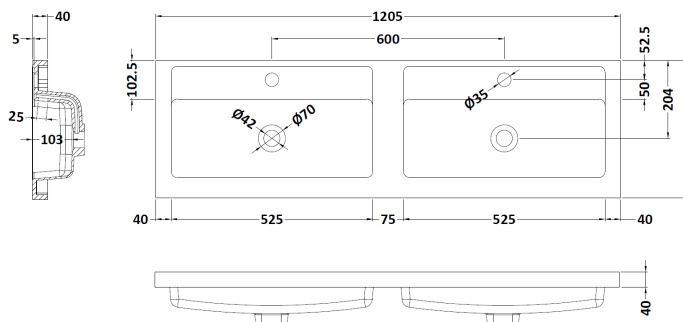

Packaging Dimensions

Height (mm):	375
Width (mm):	620
Depth (mm):	900
Gross Weight (kg):	21

Packaging Data

Box Colour:	Brown Cardboard Box
Box Qty:	1
Label Size:	100 x 50
Label Colour:	Not Applicable
Label Qty:	0

Outer Box Dimensions (If Applicable)

Height (mm):	
Width (mm):	
Depth (mm):	
Gross Weight (kg):	
Barcode:	5055275817391

Product Details

Country of Origin:	United Kingdom
Fitting Instruction:	Yes
Certification:	FSC: Yes CE: N/A
Colour:	Gloss White
Construction Method:	Cam & Wood Dowel
Construction Type:	Rigid
Cabinet Finish:	MFC Painted Gloss
Fascia Finish:	Mdf Painted Gloss
Cabinet Thickness (mm):	16
Fascia Thickness (mm):	18
Drawer Included:	No
Drawer Type:	Not Applicable
No of Shelves:	1
Hinge Type:	95 Degree Clip-On Soft Close
Hinge Included:	Yes
Adjustable Legs:	No
Fixings Included:	Yes
Handle Style:	Contemporary
Handle Included:	Yes
Waste Shroud:	No
Handle Type:	Wrapover

Sales Code: PMB425

Description: Double Polymarble Basin 1205 X 360

Product Dimensions

Height (mm):	450
Width (mm):	1205
Depth (mm):	157
Nett Weight (kg):	18.12

Packaging Dimensions

Height (mm):	100
Width (mm):	1205
Depth (mm):	360
Gross Weight (kg):	18.12

Packaging Data

Box Colour:	Brown Cardboard Box - Printed
Box Qty:	1
Label Size:	100 x 50
Label Colour:	White Label
Label Qty:	2

Outer Box Dimensions (If Applicable)

Height (mm):	
Width (mm):	
Depth (mm):	
Gross Weight (kg):	
Barcode:	5056211815143