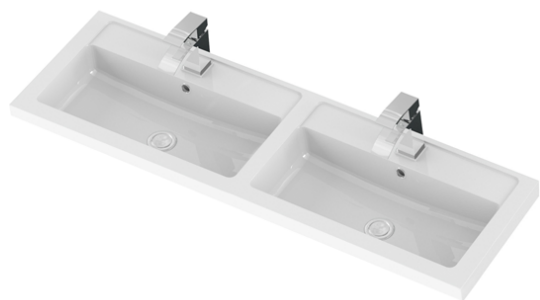

Sales Code: CBI134

Description: 1200 Fs 4-Door Vanity W/Double Basin

Packaging Details

Barcode: 5056211816744

Sales Code: OFF108

Description: 600 Vanity Unit (355mm Deep)

Product Dimensions

Height (mm):	864
Width (mm):	600
Depth (mm):	355
Nett Weight (kg):	20.5

Packaging Dimensions

Height (mm):	375
Width (mm):	620
Depth (mm):	900
Gross Weight (kg):	21

Packaging Data

Box Colour:	Brown Cardboard Box
Box Qty:	1
Label Size:	100 x 50
Label Colour:	Not Applicable
Label Qty:	0

Outer Box Dimensions (If Applicable)

Height (mm):	
Width (mm):	
Depth (mm):	
Gross Weight (kg):	
Barcode:	5055275817391

Product Details

Country of Origin:	United Kingdom
Fitting Instruction:	Yes
Certification:	FSC: Yes CE: N/A
Colour:	Gloss White
Construction Method:	Cam & Wood Dowel
Construction Type:	Rigid
Cabinet Finish:	MFC Painted Gloss
Fascia Finish:	Mdf Painted Gloss
Cabinet Thickness (mm):	16
Fascia Thickness (mm):	18
Drawer Included:	No
Drawer Type:	Not Applicable
No of Shelves:	1
Hinge Type:	95 Degree Clip-On Soft Close
Hinge Included:	Yes
Adjustable Legs:	No
Fixings Included:	Yes
Handle Style:	Contemporary
Handle Included:	Yes
Waste Shroud:	No
Handle Type:	Wrapover

Sales Code: PMB425

Description: Double Polymarble Basin 1205 X 360

Product Dimensions

Height (mm):	450
Width (mm):	1205
Depth (mm):	157
Nett Weight (kg):	18.12

Packaging Dimensions

Height (mm):	100
Width (mm):	1205
Depth (mm):	360
Gross Weight (kg):	18.12