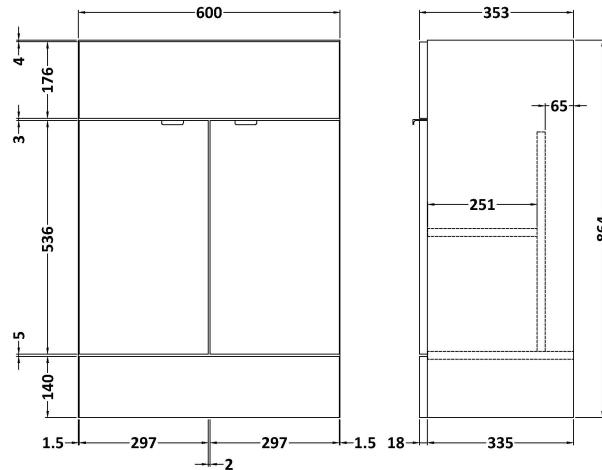

Sales Code: CBI134

Description: 1200 Fs 4-Door Vanity W/Double Basin

Packaging Details

Barcode: 5056211816744

Sales Code: OFF108

Description: 600 Vanity Unit (355mm Deep)

Product Dimensions

Height (mm):	864
Width (mm):	600
Depth (mm):	355
Nett Weight (kg):	20.5

Packaging Dimensions

Height (mm):	375
Width (mm):	620
Depth (mm):	900
Gross Weight (kg):	21

Packaging Data

Box Colour:	Brown Cardboard Box
Box Qty:	1
Label Size:	100 x 50
Label Colour:	Not Applicable
Label Qty:	0

Outer Box Dimensions (If Applicable)

Height (mm):	
Width (mm):	
Depth (mm):	
Gross Weight (kg):	
Barcode:	5055275817391

Product Details

Country of Origin:	United Kingdom
Fitting Instruction:	Yes
Certification:	FSC: Yes CE: N/A
Colour:	Gloss White
Construction Method:	Cam & Wood Dowel
Construction Type:	Rigid
Cabinet Finish:	MFC Painted Gloss
Fascia Finish:	Mdf Painted Gloss
Cabinet Thickness (mm):	16
Fascia Thickness (mm):	18
Drawer Included:	No
Drawer Type:	Not Applicable
No of Shelves:	1
Hinge Type:	95 Degree Clip-On Soft Close
Hinge Included:	Yes
Adjustable Legs:	No
Fixings Included:	Yes
Handle Style:	Contemporary
Handle Included:	Yes
Waste Shroud:	No
Handle Type:	Wrapover

Sales Code: PMB425

Description: Double Polymarble Basin 1205 X 360

Product Dimensions

Height (mm):	450
Width (mm):	1205
Depth (mm):	157
Nett Weight (kg):	18.12

Packaging Dimensions

Height (mm):	100
Width (mm):	1205
Depth (mm):	360
Gross Weight (kg):	18.12