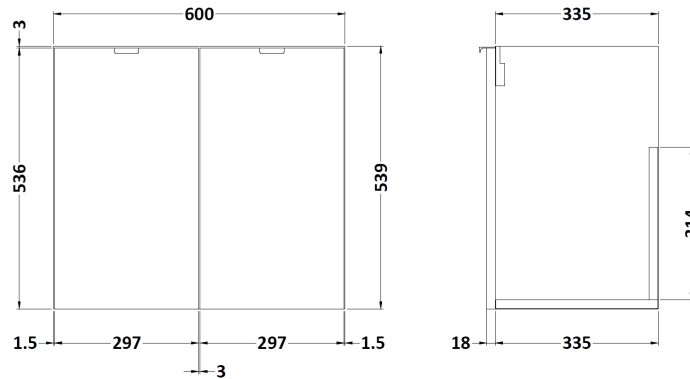

Sales Code: CBI133A

Description: 1200 Wh 4-Door Vanity W/Double Basin

Packaging Details

Barcode: 5056211888956

Sales Code: OFF166

Description: 600 Wall Hung 2-Door

Product Dimensions

Height (mm):	540
Width (mm):	600
Depth (mm):	383
Nett Weight (kg):	13

Packaging Dimensions

Height (mm):	375
Width (mm):	625
Depth (mm):	560
Gross Weight (kg):	13.5

Packaging Data

Box Colour:	Brown Cardboard Box
Box Qty:	1
Label Size:	x
Label Colour:	White Label
Label Qty:	0

Sales Code: CBM425

Description: Double Ceramic Basin 1208X358

Product Dimensions

Height (mm):	360
Width (mm):	1205
Depth (mm):	140
Nett Weight (kg):	25.3

Packaging Dimensions

Height (mm):	205
Width (mm):	1270
Depth (mm):	470
Gross Weight (kg):	25.3

Packaging Data

Box Colour:	Brown Cardboard Box - Printed
Box Qty:	1
Label Size:	100 x 50
Label Colour:	White Label
Label Qty:	2

Outer Box Dimensions (If Applicable)

Height (mm):	
Width (mm):	
Depth (mm):	
Gross Weight (kg):	
Barcode:	5056211875840