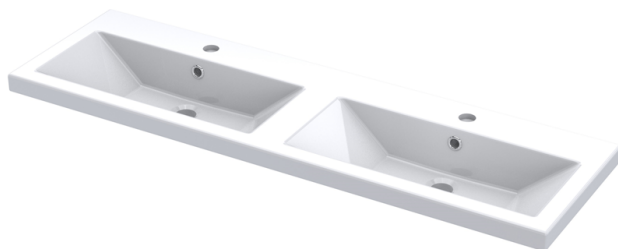

Sales Code: CBI133A

Description: 1200 Wh 4-Door Vanity W/Double Basin

Packaging Details

Barcode: 5056211888956

Sales Code: OFF166

Description: 600 Wall Hung 2-Door

Product Dimensions

Height (mm):	540
Width (mm):	600
Depth (mm):	383
Nett Weight (kg):	13

Outer Box Dimensions (If Applicable)

Height (mm):	
Width (mm):	
Depth (mm):	
Gross Weight (kg):	
Barcode:	5056211816478

Product Details

Country of Origin:	China
Fitting Instruction:	No
Certification:	FSC: Yes CE: N/A
Colour:	Gloss White
Construction Method:	Cam & Wood Dowel
Construction Type:	Rigid
Cabinet Finish:	MFC Painted Gloss
Fascia Finish:	MFC Painted Gloss
Cabinet Thickness (mm):	16
Fascia Thickness (mm):	18
Drawer Included:	No
Drawer Type:	Not Applicable
No of Shelves:	0
Hinge Type:	95 Degree Clip-On Soft Close
Hinge Included:	Yes, Supplied
Adjustable Legs:	No, Not Required
Fixings Included:	Yes
Handle Style:	Modern
Handle Included:	Yes, Supplied
Waste Shroud:	No
Handle Type:	Wrapover

Sales Code: CBM425

Description: Double Ceramic Basin 1208X358

Product Dimensions

Height (mm):	360
Width (mm):	1205
Depth (mm):	140
Nett Weight (kg):	25.3

Packaging Dimensions

Height (mm):	205
Width (mm):	1270
Depth (mm):	470
Gross Weight (kg):	25.3