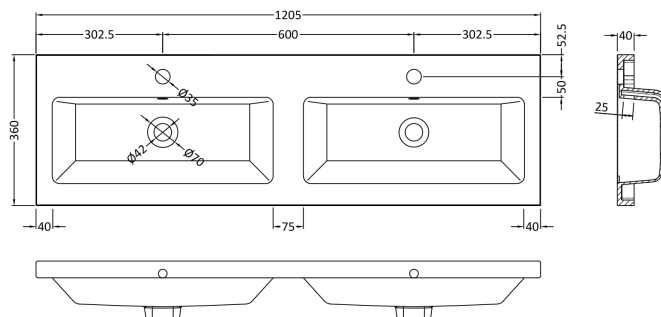

Packaging Dimensions

Height (mm):	375
Width (mm):	625
Depth (mm):	560
Gross Weight (kg):	13.5

Packaging Data

Box Colour:	Brown Cardboard Box
Box Qty:	1
Label Size:	x
Label Colour:	White Label
Label Qty:	0

Outer Box Dimensions (If Applicable)

Height (mm):	
Width (mm):	
Depth (mm):	
Gross Weight (kg):	
Barcode:	5056211816478

Product Details

Country of Origin:	China
Fitting Instruction:	No
Certification:	FSC: Yes CE: N/A
Colour:	Gloss White
Construction Method:	Cam & Wood Dowel
Construction Type:	Rigid
Cabinet Finish:	MFC Painted Gloss
Fascia Finish:	MFC Painted Gloss
Cabinet Thickness (mm):	16
Fascia Thickness (mm):	18
Drawer Included:	No
Drawer Type:	Not Applicable
No of Shelves:	0
Hinge Type:	95 Degree Clip-On Soft Close
Hinge Included:	Yes, Supplied
Adjustable Legs:	No, Not Required
Fixings Included:	Yes
Handle Style:	Modern
Handle Included:	Yes, Supplied
Waste Shroud:	No
Handle Type:	Wrapover

Sales Code: CBM425

Description: Double Ceramic Basin 1208X358

Product Dimensions

Height (mm):	360
Width (mm):	1205
Depth (mm):	140
Nett Weight (kg):	25.3

Packaging Dimensions

Height (mm):	205
Width (mm):	1270
Depth (mm):	470
Gross Weight (kg):	25.3

Packaging Data

Box Colour:	Brown Cardboard Box - Printed
Box Qty:	1
Label Size:	100 x 50
Label Colour:	White Label
Label Qty:	2

Outer Box Dimensions (If Applicable)

Height (mm):	
Width (mm):	
Depth (mm):	
Gross Weight (kg):	
Barcode:	5056211875840