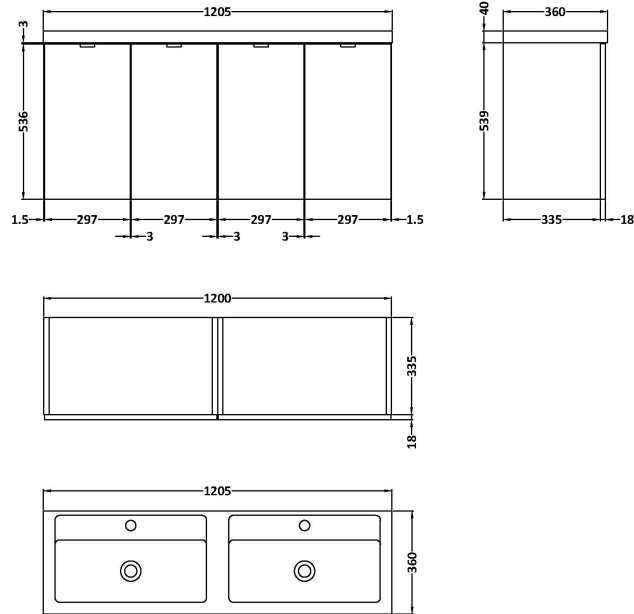

Sales Code: CBI133A

Description: 1200 Wh 4-Door Vanity W/Double Basin

Packaging Details

Barcode: 5056211888956

Sales Code: OFF166

Description: 600 Wall Hung 2-Door

Product Dimensions

Height (mm):	540
Width (mm):	600
Depth (mm):	383
Nett Weight (kg):	13

Packaging Dimensions

Height (mm):	375
Width (mm):	625
Depth (mm):	560
Gross Weight (kg):	13.5

Packaging Data

Box Colour:	Brown Cardboard Box
Box Qty:	1
Label Size:	x
Label Colour:	White Label
Label Qty:	0

Outer Box Dimensions (If Applicable)

Height (mm):	
Width (mm):	
Depth (mm):	
Gross Weight (kg):	
Barcode:	5056211816478

Product Details

Country of Origin:	China
Fitting Instruction:	No
Certification:	FSC: Yes CE: N/A
Colour:	Gloss White
Construction Method:	Cam & Wood Dowel
Construction Type:	Rigid
Cabinet Finish:	MFC Painted Gloss
Fascia Finish:	MFC Painted Gloss
Cabinet Thickness (mm):	16
Fascia Thickness (mm):	18
Drawer Included:	No
Drawer Type:	Not Applicable
No of Shelves:	0
Hinge Type:	95 Degree Clip-On Soft Close
Hinge Included:	Yes, Supplied
Adjustable Legs:	No, Not Required
Fixings Included:	Yes
Handle Style:	Modern
Handle Included:	Yes, Supplied
Waste Shroud:	No
Handle Type:	Wrapover

Sales Code: CBM425

Description: Double Ceramic Basin 1208X358

Product Dimensions

Height (mm):	360
Width (mm):	1205
Depth (mm):	140
Nett Weight (kg):	25.3

Packaging Dimensions

Height (mm):	205
Width (mm):	1270
Depth (mm):	470
Gross Weight (kg):	25.3