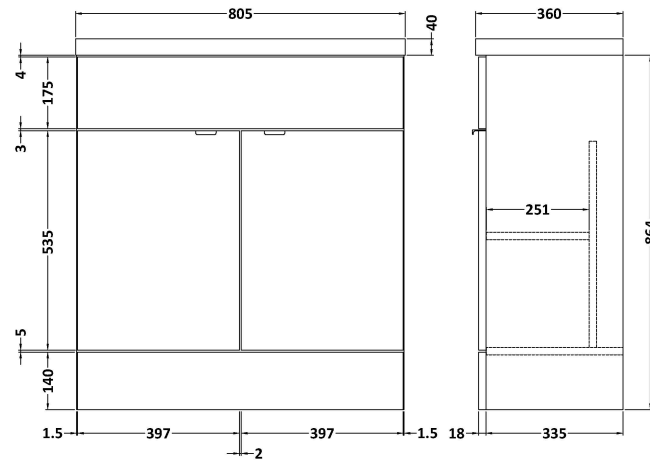

Sales Code: CBI128

Description: 800mm Fd Vanity Unit & Basin

Packaging Details

Barcode: 5055275887301

Sales Code: OFF109

Description: 800 Vanity Unit (355mm Deep)

Product Dimensions

Height (mm):	864
Width (mm):	800
Depth (mm):	355
Nett Weight (kg):	24.5

Packaging Dimensions

Height (mm):	900
Width (mm):	825
Depth (mm):	375
Gross Weight (kg):	25

Packaging Data

Box Colour:	Brown Cardboard Box
Box Qty:	1
Label Size:	100 x 50
Label Colour:	Not Applicable
Label Qty:	0

Outer Box Dimensions (If Applicable)

Height (mm):	
Width (mm):	
Depth (mm):	
Gross Weight (kg):	
Barcode:	5055275868782

Product Details

Country of Origin:	China
Fitting Instruction:	Yes
Certification:	FSC: Yes CE: N/A
Colour:	Gloss White
Construction Method:	Cam & Wood Dowel
Construction Type:	Rigid
Cabinet Finish:	MFC Painted Gloss
Fascia Finish:	Mdf Painted Gloss
Cabinet Thickness (mm):	16
Fascia Thickness (mm):	18
Drawer Included:	No
Drawer Type:	Not Applicable
No of Shelves:	1
Hinge Type:	95 Degree Clip-On Soft Close
Hinge Included:	Yes
Adjustable Legs:	No
Fixings Included:	Yes
Handle Style:	Contemporary
Handle Included:	Yes
Waste Shroud:	No
Handle Type:	Wrapover

Sales Code: PMB315

Description: 800 Rear Tap Basin 1Th

Product Dimensions

Height (mm):	355
Width (mm):	803
Depth (mm):	135
Nett Weight (kg):	12

Packaging Dimensions

Height (mm):	200
Width (mm):	420
Depth (mm):	855
Gross Weight (kg):	12