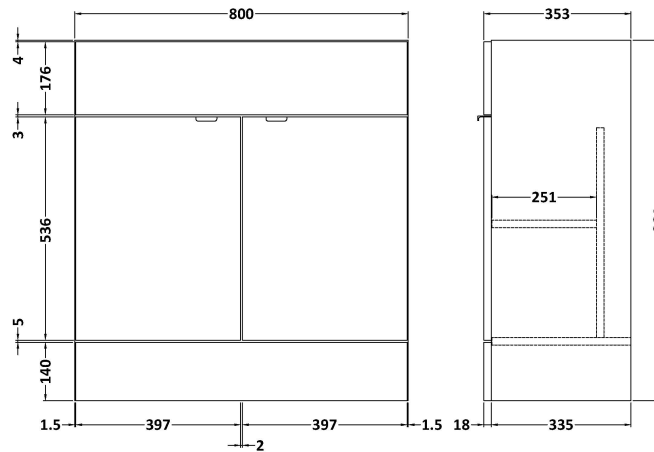

Sales Code: CBI128

Description: 800mm Fd Vanity Unit & Basin

Packaging Details

Barcode: 5055275887301

Sales Code: OFF109

Description: 800 Vanity Unit (355mm Deep)

Product Dimensions

Height (mm):	864
Width (mm):	800
Depth (mm):	355
Nett Weight (kg):	24.5

Packaging Dimensions

Height (mm):	900
Width (mm):	825
Depth (mm):	375
Gross Weight (kg):	25

Packaging Data

Box Colour:	Brown Cardboard Box
Box Qty:	1
Label Size:	100 x 50
Label Colour:	Not Applicable
Label Qty:	0

Outer Box Dimensions (If Applicable)

Height (mm):	
Width (mm):	
Depth (mm):	
Gross Weight (kg):	
Barcode:	5055275868782

Product Details

Country of Origin:	China
Fitting Instruction:	Yes
Certification:	FSC: Yes CE: N/A
Colour:	Gloss White
Construction Method:	Cam & Wood Dowel
Construction Type:	Rigid
Cabinet Finish:	MFC Painted Gloss
Fascia Finish:	Mdf Painted Gloss
Cabinet Thickness (mm):	16
Fascia Thickness (mm):	18
Drawer Included:	No
Drawer Type:	Not Applicable
No of Shelves:	1
Hinge Type:	95 Degree Clip-On Soft Close
Hinge Included:	Yes
Adjustable Legs:	No
Fixings Included:	Yes
Handle Style:	Contemporary
Handle Included:	Yes
Waste Shroud:	No
Handle Type:	Wrapover

Sales Code: PMB315

Description: 800 Rear Tap Basin 1Th

Product Dimensions

Height (mm):	355
Width (mm):	803
Depth (mm):	135
Nett Weight (kg):	12

Packaging Dimensions

Height (mm):	200
Width (mm):	420
Depth (mm):	855
Gross Weight (kg):	12