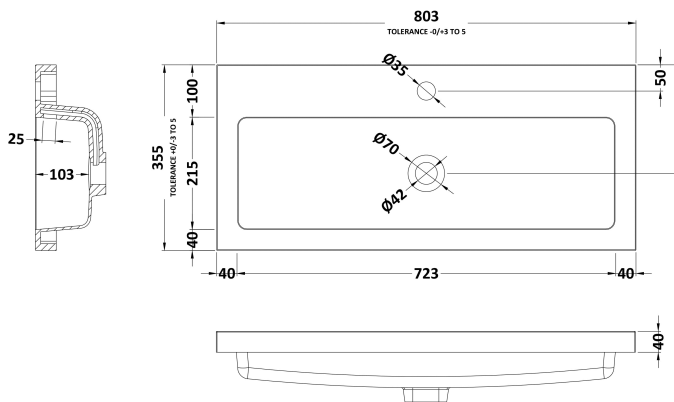

Sales Code: CBI128

Description: 800mm Fd Vanity Unit & Basin

Packaging Details

Barcode: 5055275887301

Sales Code: OFF109

Description: 800 Vanity Unit (355mm Deep)

Product Dimensions

Height (mm):	864
Width (mm):	800
Depth (mm):	355
Nett Weight (kg):	24.5

Packaging Dimensions

Height (mm):	900
Width (mm):	825
Depth (mm):	375
Gross Weight (kg):	25

Packaging Data

Box Colour:	Brown Cardboard Box
Box Qty:	1
Label Size:	100 x 50
Label Colour:	Not Applicable
Label Qty:	0

Sales Code: PMB315

Description: 800 Rear Tap Basin 1Th

Product Dimensions

Height (mm):	355
Width (mm):	803
Depth (mm):	135
Nett Weight (kg):	12

Packaging Dimensions

Height (mm):	200
Width (mm):	420
Depth (mm):	855
Gross Weight (kg):	12

Packaging Data

Box Colour:	Brown Cardboard Box - Printed
Box Qty:	1
Label Size:	100 x 50
Label Colour:	White Label
Label Qty:	2

Outer Box Dimensions (If Applicable)

Height (mm):	
Width (mm):	
Depth (mm):	
Gross Weight (kg):	
Barcode:	5055275828113