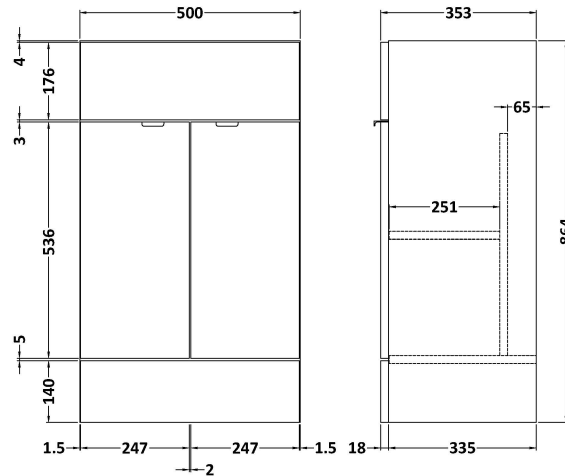

Sales Code: CBI127

Description: 1000mm Combination - Fd - Rh

Packaging Details

Barcode: 5055275887295

Sales Code: OFF106

Description: 500 Vanity Unit (355mm Deep)

Product Dimensions

Height (mm):	864
Width (mm):	500
Depth (mm):	355
Nett Weight (kg):	18

Packaging Dimensions

Height (mm):	375
Width (mm):	520
Depth (mm):	900
Gross Weight (kg):	18.5

Packaging Data

Box Colour:	Brown Cardboard Box
Box Qty:	1
Label Size:	100 x 50
Label Colour:	Not Applicable
Label Qty:	0

Sales Code: OFF145

Description: 500 Wc Unit (255mm Deep)

Product Dimensions

Height (mm):	864
Width (mm):	500
Depth (mm):	255
Nett Weight (kg):	11.5

Packaging Dimensions

Height (mm):	290
Width (mm):	525
Depth (mm):	875
Gross Weight (kg):	12

Sales Code: PMB412R

Description: 1000 L Shaped Basin Rh

Product Dimensions

Height (mm):	135
Width (mm):	1003
Depth (mm):	355
Nett Weight (kg):	15

Packaging Dimensions

Height (mm):	190
Width (mm):	420
Depth (mm):	1060
Gross Weight (kg):	15