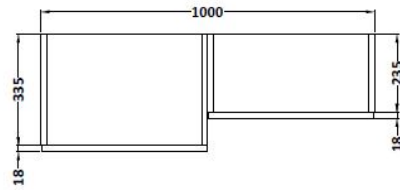

Sales Code: CBI127

Description: 1000mm Combination - Fd - Rh

Packaging Details

Barcode: 5055275887295

Sales Code: OFF106

Description: 500 Vanity Unit (355mm Deep)

Product Dimensions

Height (mm):	864
Width (mm):	500
Depth (mm):	355
Nett Weight (kg):	18

Packaging Dimensions

Height (mm):	375
Width (mm):	520
Depth (mm):	900
Gross Weight (kg):	18.5

Packaging Data

Box Colour:	Brown Cardboard Box
Box Qty:	1
Label Size:	100 x 50
Label Colour:	Not Applicable
Label Qty:	0

Sales Code: OFF145

Description: 500 Wc Unit (255mm Deep)

Product Dimensions

Height (mm):	864
Width (mm):	500
Depth (mm):	255
Nett Weight (kg):	11.5

Packaging Dimensions

Height (mm):	290
Width (mm):	525
Depth (mm):	875
Gross Weight (kg):	12

Sales Code: PMB412R

Description: 1000 L Shaped Basin Rh

Product Dimensions

Height (mm):	135
Width (mm):	1003
Depth (mm):	355
Nett Weight (kg):	15

Packaging Dimensions

Height (mm):	190
Width (mm):	420
Depth (mm):	1060
Gross Weight (kg):	15