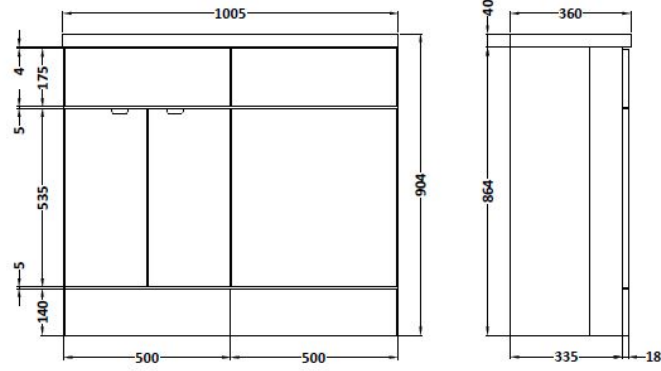

Sales Code: CBI127

Description: 1000mm Combination - Fd - Rh

Packaging Details

Barcode: 5055275887295

Sales Code: OFF106

Description: 500 Vanity Unit (355mm Deep)

Product Dimensions

Height (mm):	864
Width (mm):	500
Depth (mm):	355
Nett Weight (kg):	18

Packaging Dimensions

Height (mm):	375
Width (mm):	520
Depth (mm):	900
Gross Weight (kg):	18.5

Packaging Data

Box Colour:	Brown Cardboard Box
Box Qty:	1
Label Size:	100 x 50
Label Colour:	Not Applicable
Label Qty:	0

Sales Code: OFF145

Description: 500 Wc Unit (255mm Deep)

Product Dimensions

Height (mm):	864
Width (mm):	500
Depth (mm):	255
Nett Weight (kg):	11.5

Packaging Dimensions

Height (mm):	290
Width (mm):	525
Depth (mm):	875
Gross Weight (kg):	12

Sales Code: PMB412R

Description: 1000 L Shaped Basin Rh

Product Dimensions

Height (mm):	135
Width (mm):	1003
Depth (mm):	355
Nett Weight (kg):	15

Packaging Dimensions

Height (mm):	190
Width (mm):	420
Depth (mm):	1060
Gross Weight (kg):	15