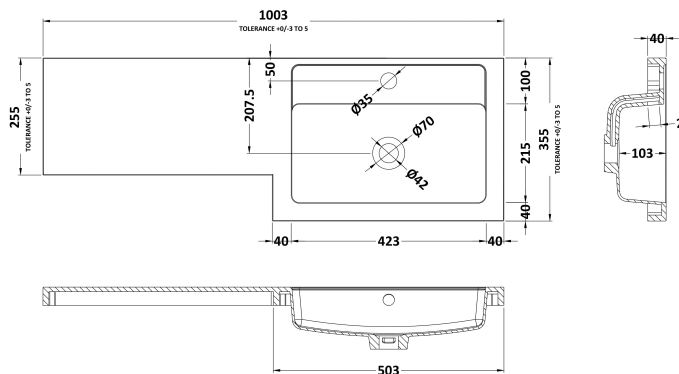

Packaging Dimensions

Height (mm):	375
Width (mm):	520
Depth (mm):	900
Gross Weight (kg):	18.5

Packaging Data

Box Colour:	Brown Cardboard Box
Box Qty:	1
Label Size:	100 x 50
Label Colour:	Not Applicable
Label Qty:	0

Sales Code: OFF145

Description: 500 Wc Unit (255mm Deep)

Product Dimensions

Height (mm):	864
Width (mm):	500
Depth (mm):	255
Nett Weight (kg):	11.5

Packaging Dimensions

Height (mm):	290
Width (mm):	525
Depth (mm):	875
Gross Weight (kg):	12

Packaging Data

Box Colour:	Brown Cardboard Box
Box Qty:	1
Label Size:	100 x 50
Label Colour:	Not Applicable
Label Qty:	0

Outer Box Dimensions (If Applicable)

Height (mm):	
Width (mm):	
Depth (mm):	
Gross Weight (kg):	
Barcode:	5055275816752

Sales Code: PMB412R

Description: 1000 L Shaped Basin Rh

Product Dimensions

Height (mm):	135
Width (mm):	1003
Depth (mm):	355
Nett Weight (kg):	15

Packaging Dimensions

Height (mm):	190
Width (mm):	420
Depth (mm):	1060
Gross Weight (kg):	15