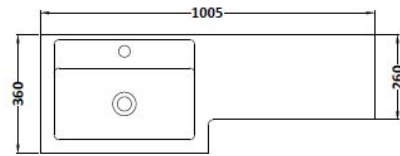

Sales Code: CBI127

Description: 1000mm Combination - Fd - Rh

Packaging Details

Barcode: 5055275887295

Sales Code: OFF106

Description: 500 Vanity Unit (355mm Deep)

Product Dimensions

Height (mm):	864
Width (mm):	500
Depth (mm):	355
Nett Weight (kg):	18

Packaging Dimensions

Height (mm):	375
Width (mm):	520
Depth (mm):	900
Gross Weight (kg):	18.5

Packaging Data

Box Colour:	Brown Cardboard Box
Box Qty:	1
Label Size:	100 x 50
Label Colour:	Not Applicable
Label Qty:	0

Sales Code: OFF145

Description: 500 Wc Unit (255mm Deep)

Product Dimensions

Height (mm):	864
Width (mm):	500
Depth (mm):	255
Nett Weight (kg):	11.5

Packaging Dimensions

Height (mm):	290
Width (mm):	525
Depth (mm):	875
Gross Weight (kg):	12

Sales Code: PMB412R

Description: 1000 L Shaped Basin Rh

Product Dimensions

Height (mm):	135
Width (mm):	1003
Depth (mm):	355
Nett Weight (kg):	15

Packaging Dimensions

Height (mm):	190
Width (mm):	420
Depth (mm):	1060
Gross Weight (kg):	15