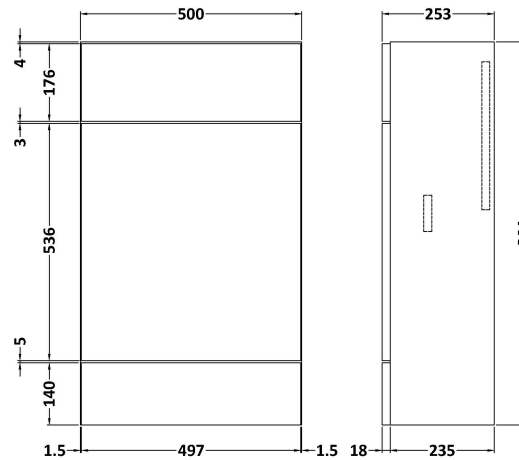

Packaging Dimensions

Height (mm):	375
Width (mm):	520
Depth (mm):	900
Gross Weight (kg):	18.5

Packaging Data

Box Colour:	Brown Cardboard Box
Box Qty:	1
Label Size:	100 x 50
Label Colour:	Not Applicable
Label Qty:	0

Sales Code: OFF145

Description: 500 Wc Unit (255mm Deep)

Product Dimensions

Height (mm):	864
Width (mm):	500
Depth (mm):	255
Nett Weight (kg):	11.5

Packaging Dimensions

Height (mm):	290
Width (mm):	525
Depth (mm):	875
Gross Weight (kg):	12

Packaging Data

Box Colour:	Brown Cardboard Box
Box Qty:	1
Label Size:	100 x 50
Label Colour:	Not Applicable
Label Qty:	0

Outer Box Dimensions (If Applicable)

Height (mm):	
Width (mm):	
Depth (mm):	
Gross Weight (kg):	
Barcode:	5055275816752

Sales Code: PMB412R

Description: 1000 L Shaped Basin Rh

Product Dimensions

Height (mm):	135
Width (mm):	1003
Depth (mm):	355
Nett Weight (kg):	15

Packaging Dimensions

Height (mm):	190
Width (mm):	420
Depth (mm):	1060
Gross Weight (kg):	15