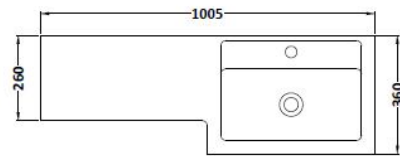

Sales Code: CBI127

Description: 1000mm Combination - Fd - Rh

Packaging Details

Barcode: 5055275887295

Sales Code: OFF106

Description: 500 Vanity Unit (355mm Deep)

Product Dimensions

Height (mm):	864
Width (mm):	500
Depth (mm):	355
Nett Weight (kg):	18

Packaging Dimensions

Height (mm):	375
Width (mm):	520
Depth (mm):	900
Gross Weight (kg):	18.5

Packaging Data

Box Colour:	Brown Cardboard Box
Box Qty:	1
Label Size:	100 x 50
Label Colour:	Not Applicable
Label Qty:	0

Sales Code: OFF145

Description: 500 Wc Unit (255mm Deep)

Product Dimensions

Height (mm):	864
Width (mm):	500
Depth (mm):	255
Nett Weight (kg):	11.5

Packaging Dimensions

Height (mm):	290
Width (mm):	525
Depth (mm):	875
Gross Weight (kg):	12

Sales Code: PMB412R

Description: 1000 L Shaped Basin Rh

Product Dimensions

Height (mm):	135
Width (mm):	1003
Depth (mm):	355
Nett Weight (kg):	15

Packaging Dimensions

Height (mm):	190
Width (mm):	420
Depth (mm):	1060
Gross Weight (kg):	15