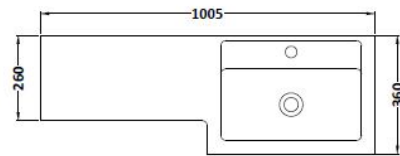

Sales Code: CBI126

Description: 1000mm Combination - Fd - Lh

Packaging Details

Barcode: 5055275887288