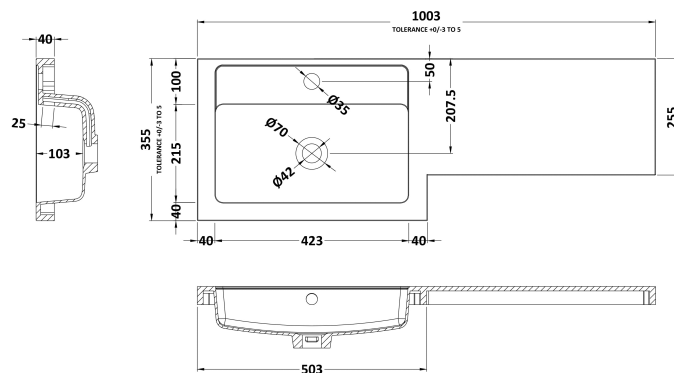

### Product Dimensions

Height (mm):	864
Width (mm):	500
Depth (mm):	255
Nett Weight (kg):	11.5

### Packaging Dimensions

Height (mm):	290
Width (mm):	525
Depth (mm):	875
Gross Weight (kg):	12

### Outer Box Dimensions (If Applicable)

Height (mm):	
Width (mm):	
Depth (mm):	
Gross Weight (kg):	
Barcode:	5055275816752

### Product Dimensions

Height (mm):	135
Width (mm):	1003
Depth (mm):	355
Nett Weight (kg):	15