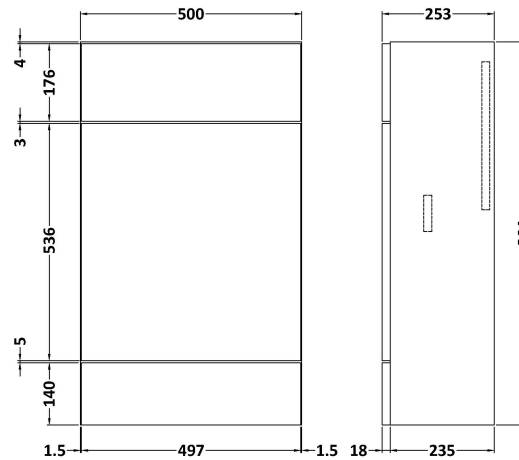

### Product Dimensions

Height (mm):	864
Width (mm):	500
Depth (mm):	355
Nett Weight (kg):	18

### Outer Box Dimensions (If Applicable)

Height (mm):	
Width (mm):	
Depth (mm):	
Gross Weight (kg):	
Barcode:	5055275817346

### Product Dimensions

Height (mm):	864
Width (mm):	500
Depth (mm):	255
Nett Weight (kg):	11.5

### Packaging Dimensions

Height (mm):	290
Width (mm):	525
Depth (mm):	875
Gross Weight (kg):	12