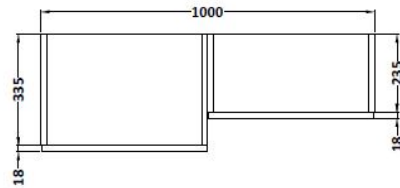

Sales Code: CBI126

Description: 1000mm Combination - Fd - Lh

Packaging Details

Barcode: 5055275887288