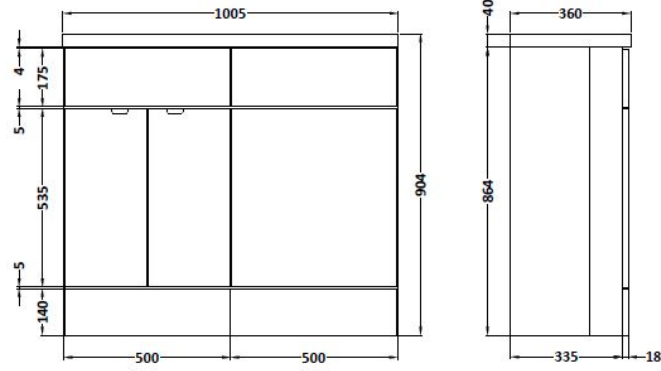

Sales Code: CBI126

Description: 1000mm Combination - Fd - Lh

Packaging Details

Barcode: 5055275887288