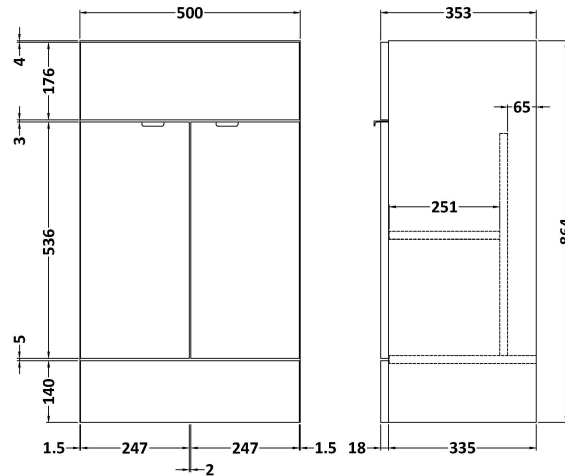

### Product Dimensions

Height (mm):	864
Width (mm):	500
Depth (mm):	355
Nett Weight (kg):	18

### Packaging Dimensions

Height (mm):	375
Width (mm):	520
Depth (mm):	900
Gross Weight (kg):	18.5

### Product Dimensions

Height (mm):	864
Width (mm):	500
Depth (mm):	255
Nett Weight (kg):	11.5

### Packaging Dimensions

Height (mm):	290
Width (mm):	525
Depth (mm):	875
Gross Weight (kg):	12