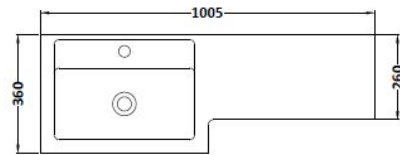

Sales Code: CBI126

Description: 1000mm Combination - Fd - Lh

Packaging Details

Barcode: 5055275887288