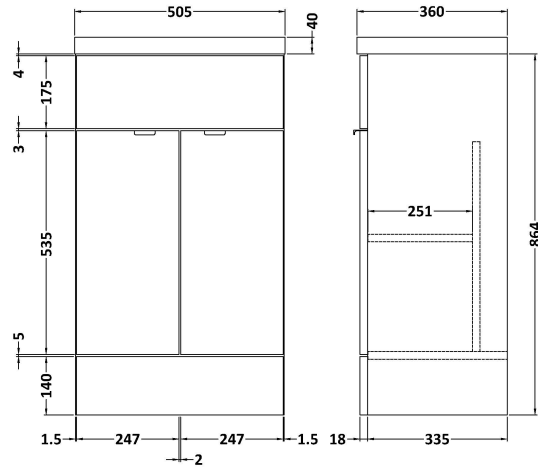

Sales Code: CBI124A

Description: 500mm Fd Vanity Unit & Basin

Packaging Details

Barcode: 5056211889151