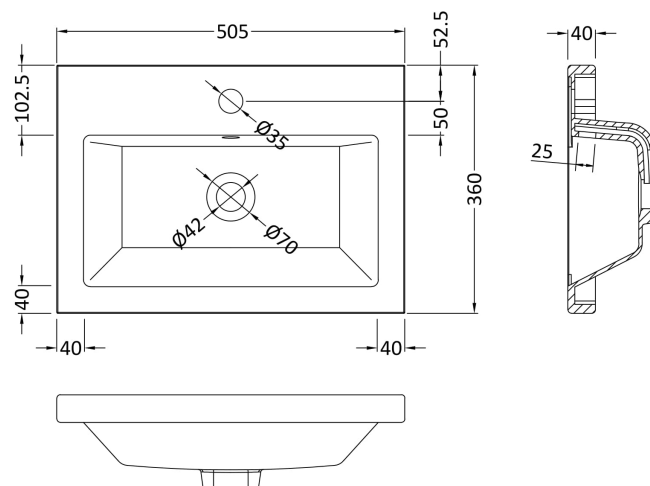

### Product Dimensions

Height (mm):	864
Width (mm):	500
Depth (mm):	355
Nett Weight (kg):	18

### Packaging Dimensions

Height (mm):	375
Width (mm):	520
Depth (mm):	900
Gross Weight (kg):	18.5

### Outer Box Dimensions (If Applicable)

Height (mm):	
Width (mm):	
Depth (mm):	
Gross Weight (kg):	
Barcode:	5055275817346

### Product Dimensions

Height (mm):	150
Width (mm):	505
Depth (mm):	360
Nett Weight (kg):	9