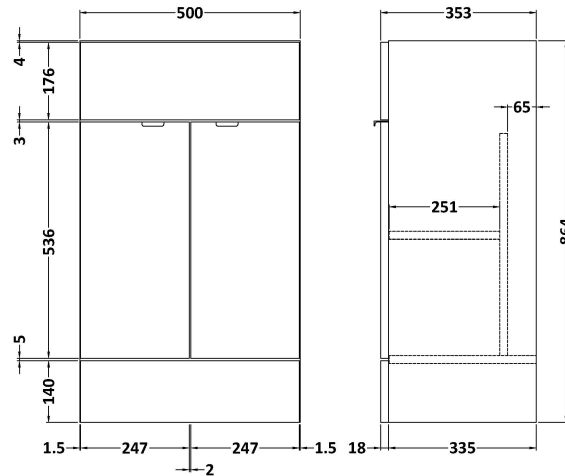

### Product Dimensions

Height (mm):	864
Width (mm):	500
Depth (mm):	355
Nett Weight (kg):	18

### Packaging Dimensions

Height (mm):	375
Width (mm):	520
Depth (mm):	900
Gross Weight (kg):	18.5

### Product Dimensions

Height (mm):	150
Width (mm):	505
Depth (mm):	360
Nett Weight (kg):	9

### Packaging Dimensions

Height (mm):	555
Width (mm):	420
Depth (mm):	200
Gross Weight (kg):	9