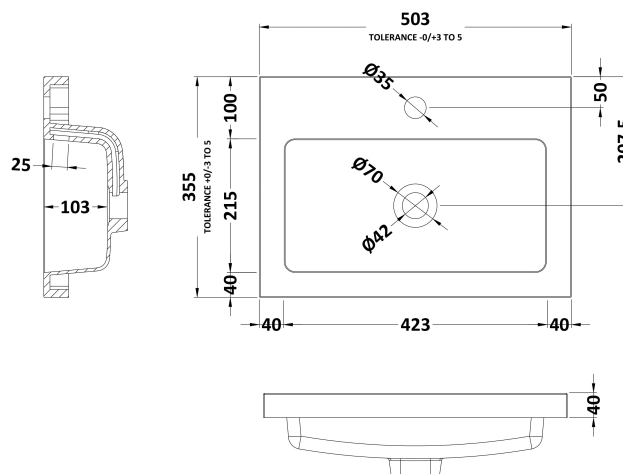

Sales Code: CBI124

Description: 500mm Fd Vanity Unit & Basin

Packaging Details

Barcode: 5055275887264

Sales Code: OFF106

Description: 500 Vanity Unit (355mm Deep)

Product Dimensions

Height (mm):	864
Width (mm):	500
Depth (mm):	355
Nett Weight (kg):	18

Packaging Dimensions

Height (mm):	375
Width (mm):	520
Depth (mm):	900
Gross Weight (kg):	18.5

Packaging Data

Box Colour:	Brown Cardboard Box
Box Qty:	1
Label Size:	100 x 50
Label Colour:	Not Applicable
Label Qty:	0

Sales Code: PMB312

Description: 500 Rear Tap Basin 1Th

Product Dimensions

Height (mm):	355
Width (mm):	503
Depth (mm):	135
Nett Weight (kg):	8.1

Packaging Dimensions

Height (mm):	420
Width (mm):	210
Depth (mm):	550
Gross Weight (kg):	8.1

Packaging Data

Box Colour:	Brown Cardboard Box - Printed
Box Qty:	1
Label Size:	100 x 50
Label Colour:	White Label
Label Qty:	2

Outer Box Dimensions (If Applicable)

Height (mm):	
Width (mm):	
Depth (mm):	
Gross Weight (kg):	
Barcode:	5055369071975