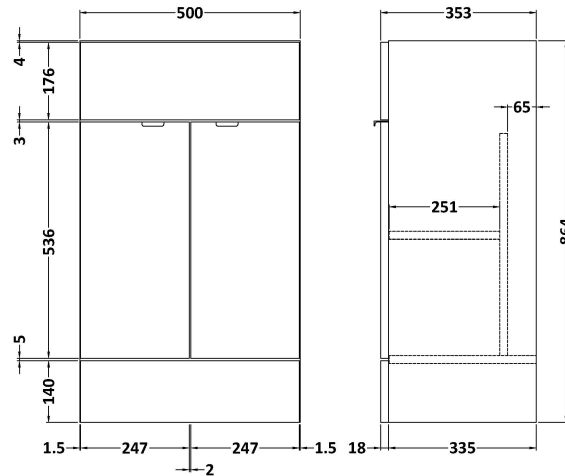

Sales Code: CBI124

Description: 500mm Fd Vanity Unit & Basin

Packaging Details

Barcode: 5055275887264

Sales Code: OFF106

Description: 500 Vanity Unit (355mm Deep)

Product Dimensions

Height (mm):	864
Width (mm):	500
Depth (mm):	355
Nett Weight (kg):	18

Packaging Dimensions

Height (mm):	375
Width (mm):	520
Depth (mm):	900
Gross Weight (kg):	18.5

Packaging Data

Box Colour:	Brown Cardboard Box
Box Qty:	1
Label Size:	100 x 50
Label Colour:	Not Applicable
Label Qty:	0

Outer Box Dimensions (If Applicable)

Height (mm):	
Width (mm):	
Depth (mm):	
Gross Weight (kg):	
Barcode:	5055275817346

Product Details

Country of Origin:	United Kingdom
Fitting Instruction:	Yes
Certification:	FSC: Yes CE: N/A
Colour:	Gloss White
Construction Method:	Cam & Wood Dowel
Construction Type:	Rigid
Cabinet Finish:	MFC Painted Gloss
Fascia Finish:	Mdf Painted Gloss
Cabinet Thickness (mm):	16
Fascia Thickness (mm):	18
Drawer Included:	No
Drawer Type:	Not Applicable
No of Shelves:	1
Hinge Type:	95 Degree Clip-On Soft Close
Hinge Included:	Yes
Adjustable Legs:	No
Fixings Included:	Yes
Handle Style:	Contemporary
Handle Included:	Yes
Waste Shroud:	No
Handle Type:	Wrapover

Sales Code: PMB312

Description: 500 Rear Tap Basin 1Th

Product Dimensions

Height (mm):	355
Width (mm):	503
Depth (mm):	135
Nett Weight (kg):	8.1

Packaging Dimensions

Height (mm):	420
Width (mm):	210
Depth (mm):	550
Gross Weight (kg):	8.1