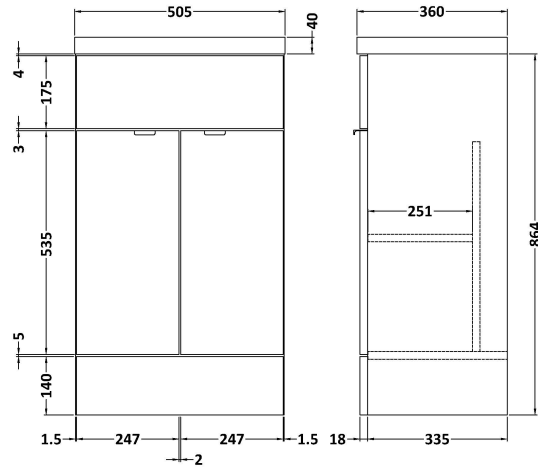

Sales Code: CBI124

Description: 500mm Fd Vanity Unit & Basin

Packaging Details

Barcode: 5055275887264

Sales Code: OFF106

Description: 500 Vanity Unit (355mm Deep)

Product Dimensions

Height (mm):	864
Width (mm):	500
Depth (mm):	355
Nett Weight (kg):	18

Packaging Dimensions

Height (mm):	375
Width (mm):	520
Depth (mm):	900
Gross Weight (kg):	18.5

Packaging Data

Box Colour:	Brown Cardboard Box
Box Qty:	1
Label Size:	100 x 50
Label Colour:	Not Applicable
Label Qty:	0

Outer Box Dimensions (If Applicable)

Height (mm):	
Width (mm):	
Depth (mm):	
Gross Weight (kg):	
Barcode:	5055275817346

Product Details

Country of Origin:	United Kingdom
Fitting Instruction:	Yes
Certification:	FSC: Yes CE: N/A
Colour:	Gloss White
Construction Method:	Cam & Wood Dowel
Construction Type:	Rigid
Cabinet Finish:	MFC Painted Gloss
Fascia Finish:	Mdf Painted Gloss
Cabinet Thickness (mm):	16
Fascia Thickness (mm):	18
Drawer Included:	No
Drawer Type:	Not Applicable
No of Shelves:	1
Hinge Type:	95 Degree Clip-On Soft Close
Hinge Included:	Yes
Adjustable Legs:	No
Fixings Included:	Yes
Handle Style:	Contemporary
Handle Included:	Yes
Waste Shroud:	No
Handle Type:	Wrapover

Sales Code: PMB312

Description: 500 Rear Tap Basin 1Th

Product Dimensions

Height (mm):	355
Width (mm):	503
Depth (mm):	135
Nett Weight (kg):	8.1

Packaging Dimensions

Height (mm):	420
Width (mm):	210
Depth (mm):	550
Gross Weight (kg):	8.1