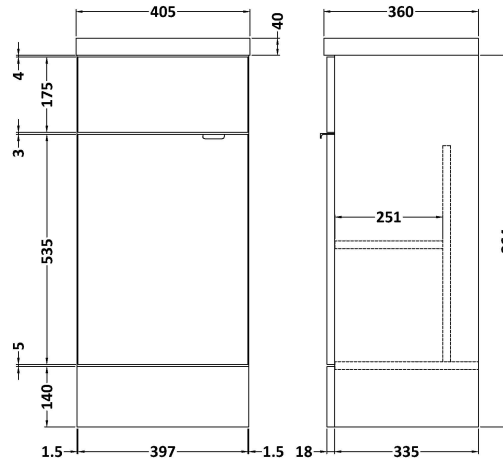

Sales Code: CBI123

Description: 400mm Fd Vanity Unit & Basin

Packaging Details

Barcode: 5055275887257

Sales Code: OFF104

Description: 400 Vanity Unit (355mm Deep)

Product Dimensions

Height (mm):	864
Width (mm):	400
Depth (mm):	355
Nett Weight (kg):	15.5

Packaging Dimensions

Height (mm):	375
Width (mm):	425
Depth (mm):	875
Gross Weight (kg):	16

Packaging Data

Box Colour:	Brown Cardboard Box
Box Qty:	1
Label Size:	100 x 50
Label Colour:	Not Applicable
Label Qty:	0

Outer Box Dimensions (If Applicable)

Height (mm):	
Width (mm):	
Depth (mm):	
Gross Weight (kg):	
Barcode:	5055275817292

Product Details

Country of Origin:	United Kingdom
Fitting Instruction:	Yes
Certification:	FSC: Yes CE: N/A
Colour:	Gloss White
Construction Method:	Cam & Wood Dowel
Construction Type:	Rigid
Cabinet Finish:	MFC Painted Gloss
Fascia Finish:	Mdf Painted Gloss
Cabinet Thickness (mm):	16
Fascia Thickness (mm):	18
Drawer Included:	No
Drawer Type:	Not Applicable
No of Shelves:	1
Hinge Type:	95 Degree Clip-On Soft Close
Hinge Included:	Yes
Adjustable Legs:	No
Fixings Included:	Yes
Handle Style:	Contemporary
Handle Included:	Yes
Waste Shroud:	No
Handle Type:	Wrapover

Sales Code: PMB311

Description: 400 Rear Tap Basin 1Th

Product Dimensions

Height (mm):	355
Width (mm):	403
Depth (mm):	135
Nett Weight (kg):	6.01

Packaging Dimensions

Height (mm):	550
Width (mm):	450
Depth (mm):	420
Gross Weight (kg):	6.01