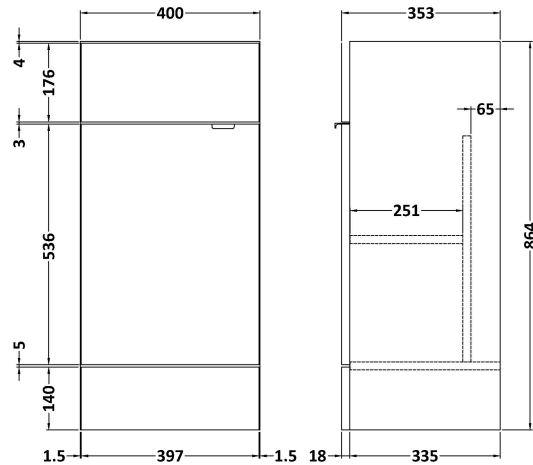

Sales Code: CBI123

Description: 400mm Fd Vanity Unit & Basin

Packaging Details

Barcode: 5055275887257

Sales Code: OFF104

Description: 400 Vanity Unit (355mm Deep)

Product Dimensions

Height (mm):	864
Width (mm):	400
Depth (mm):	355
Nett Weight (kg):	15.5

Packaging Dimensions

Height (mm):	375
Width (mm):	425
Depth (mm):	875
Gross Weight (kg):	16

Packaging Data

Box Colour:	Brown Cardboard Box
Box Qty:	1
Label Size:	100 x 50
Label Colour:	Not Applicable
Label Qty:	0

Outer Box Dimensions (If Applicable)

Height (mm):	
Width (mm):	
Depth (mm):	
Gross Weight (kg):	
Barcode:	5055275817292

Product Details

Country of Origin:	United Kingdom
Fitting Instruction:	Yes
Certification:	FSC: Yes CE: N/A
Colour:	Gloss White
Construction Method:	Cam & Wood Dowel
Construction Type:	Rigid
Cabinet Finish:	MFC Painted Gloss
Fascia Finish:	Mdf Painted Gloss
Cabinet Thickness (mm):	16
Fascia Thickness (mm):	18
Drawer Included:	No
Drawer Type:	Not Applicable
No of Shelves:	1
Hinge Type:	95 Degree Clip-On Soft Close
Hinge Included:	Yes
Adjustable Legs:	No
Fixings Included:	Yes
Handle Style:	Contemporary
Handle Included:	Yes
Waste Shroud:	No
Handle Type:	Wrapover

Sales Code: PMB311

Description: 400 Rear Tap Basin 1Th

Product Dimensions

Height (mm):	355
Width (mm):	403
Depth (mm):	135
Nett Weight (kg):	6.01

Packaging Dimensions

Height (mm):	550
Width (mm):	450
Depth (mm):	420
Gross Weight (kg):	6.01