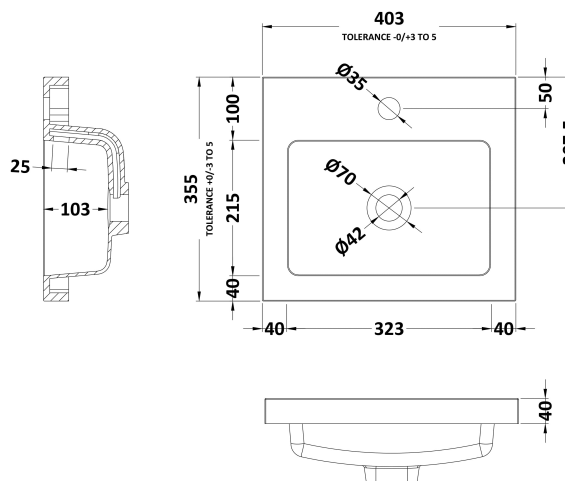

Packaging Dimensions

Height (mm):	375
Width (mm):	425
Depth (mm):	875
Gross Weight (kg):	16

Packaging Data

Box Colour:	Brown Cardboard Box
Box Qty:	1
Label Size:	100 x 50
Label Colour:	Not Applicable
Label Qty:	0

Outer Box Dimensions (If Applicable)

Height (mm):	
Width (mm):	
Depth (mm):	
Gross Weight (kg):	
Barcode:	5055275817292

Product Details

Country of Origin:	United Kingdom
Fitting Instruction:	Yes
Certification:	FSC: Yes CE: N/A
Colour:	Gloss White
Construction Method:	Cam & Wood Dowel
Construction Type:	Rigid
Cabinet Finish:	MFC Painted Gloss
Fascia Finish:	Mdf Painted Gloss
Cabinet Thickness (mm):	16
Fascia Thickness (mm):	18
Drawer Included:	No
Drawer Type:	Not Applicable
No of Shelves:	1
Hinge Type:	95 Degree Clip-On Soft Close
Hinge Included:	Yes
Adjustable Legs:	No
Fixings Included:	Yes
Handle Style:	Contemporary
Handle Included:	Yes
Waste Shroud:	No
Handle Type:	Wrapover

Sales Code: PMB311

Description: 400 Rear Tap Basin 1Th

Product Dimensions

Height (mm):	355
Width (mm):	403
Depth (mm):	135
Nett Weight (kg):	6.01

Packaging Dimensions

Height (mm):	550
Width (mm):	450
Depth (mm):	420
Gross Weight (kg):	6.01

Packaging Data

Box Colour:	Brown Cardboard Box - Printed
Box Qty:	1
Label Size:	100 x 50
Label Colour:	White Label
Label Qty:	2

Outer Box Dimensions (If Applicable)

Height (mm):	
Width (mm):	
Depth (mm):	
Gross Weight (kg):	
Barcode:	5055369071968