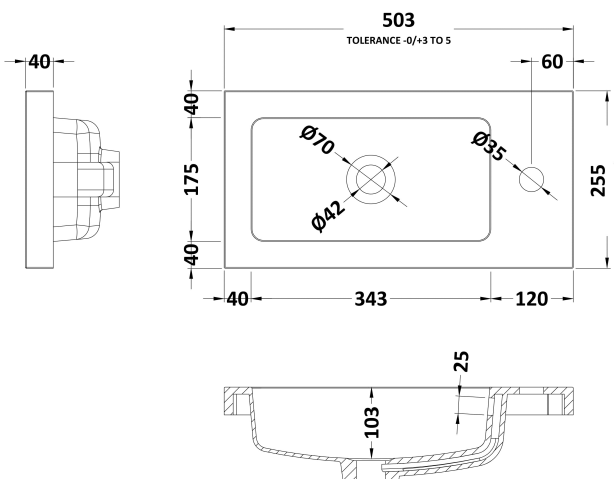

Packaging Dimensions

Height (mm):	290
Width (mm):	525
Depth (mm):	875
Gross Weight (kg):	15.5

Packaging Data

Box Colour:	Brown Cardboard Box
Box Qty:	1
Label Size:	100 x 50
Label Colour:	Not Applicable
Label Qty:	0

Outer Box Dimensions (If Applicable)

Height (mm):	
Width (mm):	
Depth (mm):	
Gross Weight (kg):	
Barcode:	5055275817179

Product Details

Country of Origin:	United Kingdom
Fitting Instruction:	Yes
Certification:	FSC: Yes CE: N/A
Colour:	Gloss White
Construction Method:	Cam & Wood Dowel
Construction Type:	Rigid
Cabinet Finish:	MFC Painted Gloss
Fascia Finish:	Mdf Painted Gloss
Cabinet Thickness (mm):	16
Fascia Thickness (mm):	18
Drawer Included:	No
Drawer Type:	Not Applicable
No of Shelves:	1
Hinge Type:	95 Degree Clip-On Soft Close
Hinge Included:	Yes
Adjustable Legs:	No
Fixings Included:	Yes
Handle Style:	Contemporary
Handle Included:	Yes
Waste Shroud:	No
Handle Type:	Wrapover

Sales Code: PMB302

Description: 500 Side Tap Basin 1Th (502.5X255x40)

Product Dimensions

Height (mm):	255
Width (mm):	503
Depth (mm):	135
Nett Weight (kg):	8

Packaging Dimensions

Height (mm):	305
Width (mm):	205
Depth (mm):	555
Gross Weight (kg):	8

Packaging Data

Box Colour:	Brown Cardboard Box - Printed
Box Qty:	1
Label Size:	100 x 50
Label Colour:	White Label
Label Qty:	2

Outer Box Dimensions (If Applicable)

Height (mm):	
Width (mm):	
Depth (mm):	
Gross Weight (kg):	
Barcode:	5055369063031