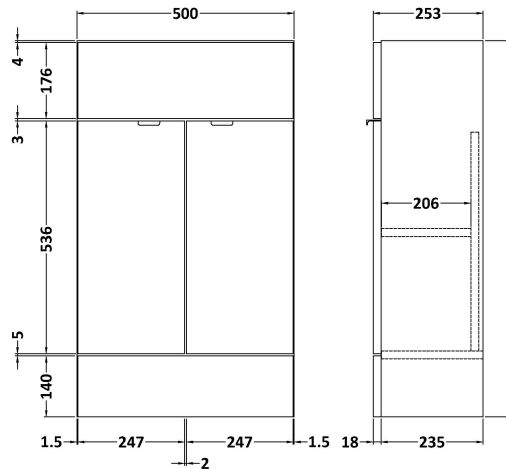

Sales Code: CBI122

Description: 500mm Compact Vanity Unit & Basin

Packaging Details

Barcode: 5055275887240

Sales Code: OFF105

Description: 500 Vanity Unit (255mm Deep)

Product Dimensions

Height (mm):	864
Width (mm):	500
Depth (mm):	255
Nett Weight (kg):	15

Packaging Dimensions

Height (mm):	290
Width (mm):	525
Depth (mm):	875
Gross Weight (kg):	15.5

Packaging Data

Box Colour:	Brown Cardboard Box
Box Qty:	1
Label Size:	100 x 50
Label Colour:	Not Applicable
Label Qty:	0

Outer Box Dimensions (If Applicable)

Height (mm):	
Width (mm):	
Depth (mm):	
Gross Weight (kg):	
Barcode:	5055275817179

Product Details

Country of Origin:	United Kingdom
Fitting Instruction:	Yes
Certification:	FSC: Yes CE: N/A
Colour:	Gloss White
Construction Method:	Cam & Wood Dowel
Construction Type:	Rigid
Cabinet Finish:	MFC Painted Gloss
Fascia Finish:	Mdf Painted Gloss
Cabinet Thickness (mm):	16
Fascia Thickness (mm):	18
Drawer Included:	No
Drawer Type:	Not Applicable
No of Shelves:	1
Hinge Type:	95 Degree Clip-On Soft Close
Hinge Included:	Yes
Adjustable Legs:	No
Fixings Included:	Yes
Handle Style:	Contemporary
Handle Included:	Yes
Waste Shroud:	No
Handle Type:	Wrapover

Sales Code: PMB302

Description: 500 Side Tap Basin 1Th (502.5X255x40)

Product Dimensions

Height (mm):	255
Width (mm):	503
Depth (mm):	135
Nett Weight (kg):	8

Packaging Dimensions

Height (mm):	305
Width (mm):	205
Depth (mm):	555
Gross Weight (kg):	8