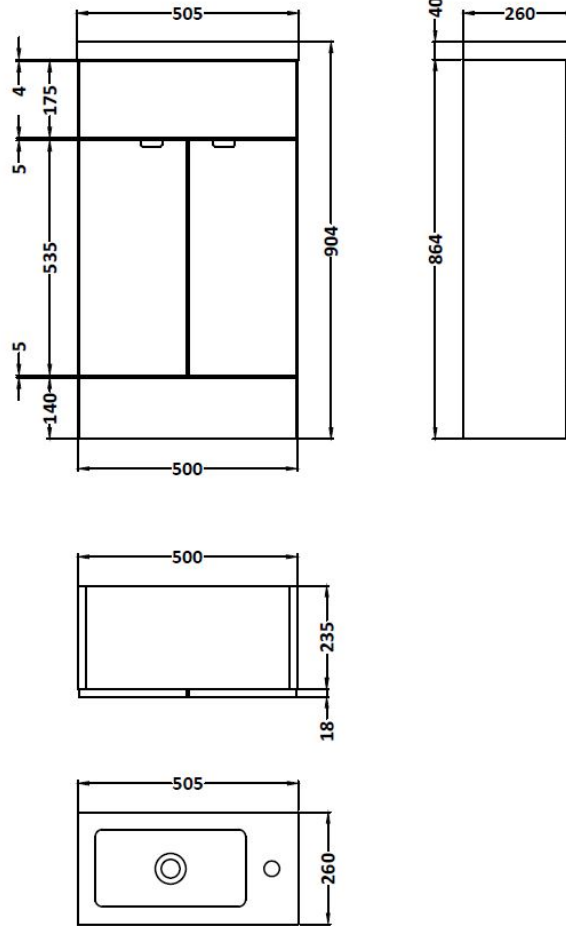

Sales Code: CBI122

Description: 500mm Compact Vanity Unit & Basin

Packaging Details

Barcode: 5055275887240

Sales Code: OFF105

Description: 500 Vanity Unit (255mm Deep)

Product Dimensions

Height (mm):	864
Width (mm):	500
Depth (mm):	255
Nett Weight (kg):	15

Packaging Dimensions

Height (mm):	290
Width (mm):	525
Depth (mm):	875
Gross Weight (kg):	15.5

Packaging Data

Box Colour:	Brown Cardboard Box
Box Qty:	1
Label Size:	100 x 50
Label Colour:	Not Applicable
Label Qty:	0

Outer Box Dimensions (If Applicable)

Height (mm):	
Width (mm):	
Depth (mm):	
Gross Weight (kg):	
Barcode:	5055275817179

Product Details

Country of Origin:	United Kingdom
Fitting Instruction:	Yes
Certification:	FSC: Yes CE: N/A
Colour:	Gloss White
Construction Method:	Cam & Wood Dowel
Construction Type:	Rigid
Cabinet Finish:	MFC Painted Gloss
Fascia Finish:	Mdf Painted Gloss
Cabinet Thickness (mm):	16
Fascia Thickness (mm):	18
Drawer Included:	No
Drawer Type:	Not Applicable
No of Shelves:	1
Hinge Type:	95 Degree Clip-On Soft Close
Hinge Included:	Yes
Adjustable Legs:	No
Fixings Included:	Yes
Handle Style:	Contemporary
Handle Included:	Yes
Waste Shroud:	No
Handle Type:	Wrapover

Sales Code: PMB302

Description: 500 Side Tap Basin 1Th (502.5X255x40)

Product Dimensions

Height (mm):	255
Width (mm):	503
Depth (mm):	135
Nett Weight (kg):	8

Packaging Dimensions

Height (mm):	305
Width (mm):	205
Depth (mm):	555
Gross Weight (kg):	8