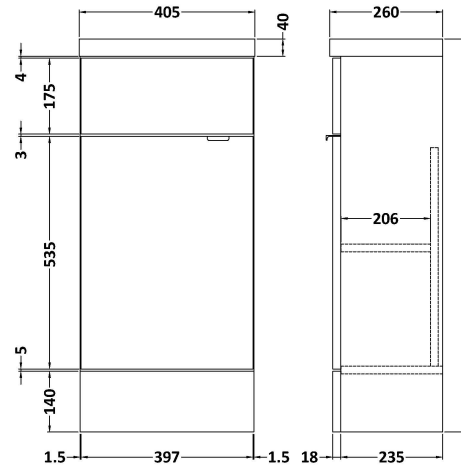

Sales Code: CBI121

Description: 400mm Compact Vanity Unit & Basin

Packaging Details

Barcode: 5055275887233