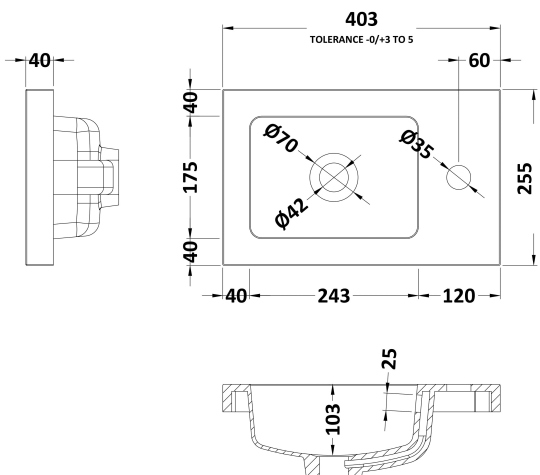

Packaging Dimensions

Height (mm):	290
Width (mm):	325
Depth (mm):	875
Gross Weight (kg):	12.5

Packaging Data

Box Colour:	Brown Cardboard Box
Box Qty:	1
Label Size:	100 x 50
Label Colour:	Not Applicable
Label Qty:	0

Outer Box Dimensions (If Applicable)

Height (mm):	
Width (mm):	
Depth (mm):	
Gross Weight (kg):	
Barcode:	5055275817131

Product Details

Country of Origin:	United Kingdom
Fitting Instruction:	Yes
Certification:	FSC: Yes CE: N/A
Colour:	Gloss White
Construction Method:	Cam & Wood Dowel
Construction Type:	Rigid
Cabinet Finish:	MFC Painted Gloss
Fascia Finish:	Mdf Painted Gloss
Cabinet Thickness (mm):	16
Fascia Thickness (mm):	18
Drawer Included:	No
Drawer Type:	Not Applicable
No of Shelves:	1
Hinge Type:	95 Degree Clip-On Soft Close
Hinge Included:	Yes
Adjustable Legs:	No
Fixings Included:	Yes
Handle Style:	Contemporary
Handle Included:	Yes
Waste Shroud:	No
Handle Type:	Wrapover

Sales Code: PMB301

Description: 400 Side Tap Basin 1Th (402.5X255x40)

Product Dimensions

Height (mm):	255
Width (mm):	403
Depth (mm):	135
Nett Weight (kg):	6.01

Packaging Dimensions

Height (mm):	315
Width (mm):	205
Depth (mm):	455
Gross Weight (kg):	6.01

Packaging Data

Box Colour:	
Box Qty:	
Label Size:	x
Label Colour:	
Label Qty:	

Outer Box Dimensions (If Applicable)

Height (mm):	
Width (mm):	
Depth (mm):	
Gross Weight (kg):	
Barcode:	5055369063024

Product Details