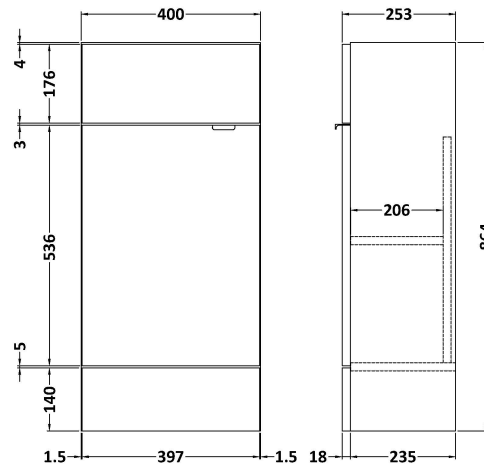

Sales Code: CBI121

Description: 400mm Compact Vanity Unit & Basin

Packaging Details

Barcode: 5055275887233

Sales Code: OFF103

Description: 400 Vanity Unit (255mm Deep)

Product Dimensions

Height (mm):	864
Width (mm):	400
Depth (mm):	255
Nett Weight (kg):	12

Packaging Dimensions

Height (mm):	290
Width (mm):	325
Depth (mm):	875
Gross Weight (kg):	12.5

Packaging Data

Box Colour:	Brown Cardboard Box
Box Qty:	1
Label Size:	100 x 50
Label Colour:	Not Applicable
Label Qty:	0

Sales Code: PMB301

Description: 400 Side Tap Basin 1Th (402.5X255x40)

Product Dimensions

Height (mm):	255
Width (mm):	403
Depth (mm):	135
Nett Weight (kg):	6.01

Packaging Dimensions

Height (mm):	315
Width (mm):	205
Depth (mm):	455
Gross Weight (kg):	6.01

Packaging Data

Box Colour:	
Box Qty:	
Label Size:	x
Label Colour:	
Label Qty:	

Outer Box Dimensions (If Applicable)

Height (mm):	
Width (mm):	
Depth (mm):	
Gross Weight (kg):	
Barcode:	5055369063024

Product Details