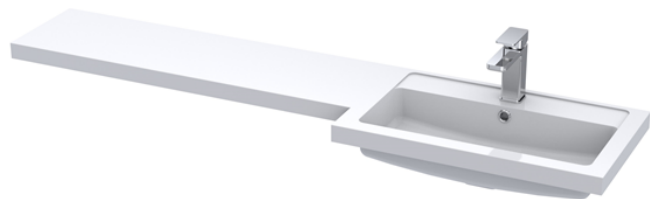

Sales Code: PMB415R

Description: 1500 L Shaped Polymarble Basin Rh

Product Dimensions

Height (mm):	135
Width (mm):	1503
Depth (mm):	355
Nett Weight (kg):	21

Packaging Dimensions

Height (mm):	190
Width (mm):	420
Depth (mm):	1570
Gross Weight (kg):	21

Packaging Data

Box Colour:	Brown Cardboard Box - Printed
Box Qty:	1
Label Size:	100 x 50
Label Colour:	White Label
Label Qty:	2

Outer Box Dimensions (If Applicable)

Height (mm):	
Width (mm):	
Depth (mm):	
Gross Weight (kg):	
Barcode:	5055275812501

Product Details

Country of Origin:	China
Fitting Instruction:	No
Certification:	CE: No WRAS: N/A WRAS No: N/A
Product Material:	Polymarble
Fixing Supplied:	No

Pans/Bidets: Trap Style: Not Applicable Includes Seat: Not Applicable

Seats: Seat Type: Not Applicable Material: Not Applicable
Function: Not Applicable Hinge Type: Not Applicable
Hinge Material: Not Applicable

Cisterns: Operating Type: Not Applicable Fittings: Not Applicable
Lever Type: Not Applicable

Basins: Tap Hole: One Taphole Chain Stay Hole: No
Template: Not Required Waste Type Req: Slotted
Overflow Inc: Yes Overflow Cover: Yes
Inner Bowl Depth (mm): 103mm