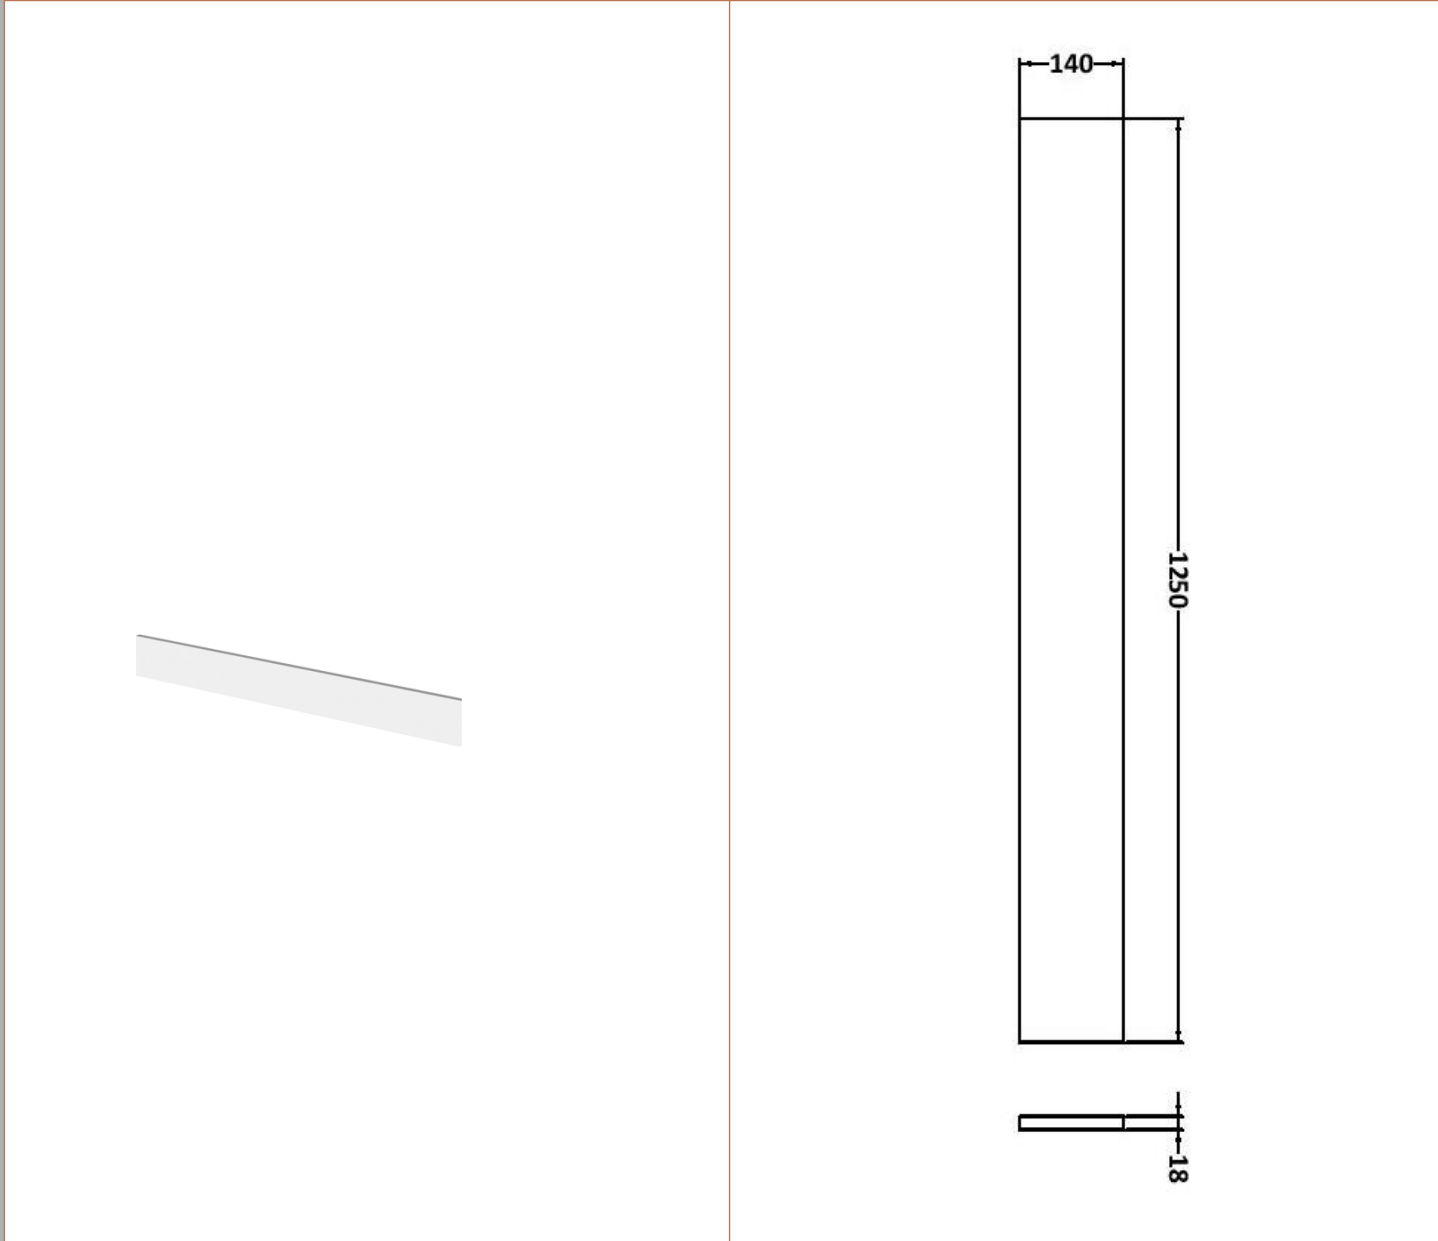

### Product Dimensions

Height (mm):	864
Width (mm):	600
Depth (mm):	355
Nett Weight (kg):	20.5

### Product Dimensions

Height (mm):	864
Width (mm):	300
Depth (mm):	255
Nett Weight (kg):	11

### Outer Box Dimensions (If Applicable)

Height (mm):	
Width (mm):	
Depth (mm):	
Gross Weight (kg):	
Barcode:	5055275816981

### Product Dimensions

Height (mm):	1250
Width (mm):	145
Depth (mm):	18
Nett Weight (kg):	2