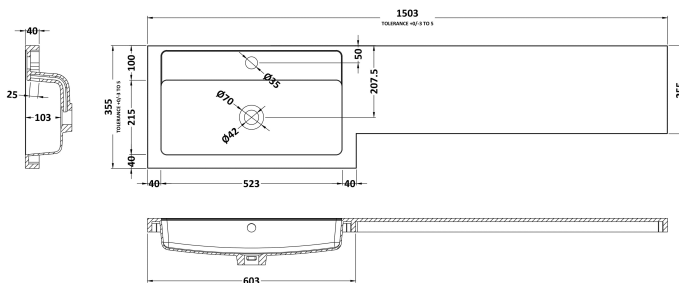

Sales Code: PMB415R

Description: 1500 L Shaped Polymarble Basin Rh

Product Dimensions

Height (mm):	135
Width (mm):	1503
Depth (mm):	355
Nett Weight (kg):	21

Packaging Dimensions

Height (mm):	190
Width (mm):	420
Depth (mm):	1570
Gross Weight (kg):	21

Packaging Data

Box Colour:	Brown Cardboard Box - Printed
Box Qty:	1
Label Size:	100 x 50
Label Colour:	White Label
Label Qty:	2

Outer Box Dimensions (If Applicable)

Height (mm):	
Width (mm):	
Depth (mm):	
Gross Weight (kg):	
Barcode:	5055275812501

Product Details

Country of Origin:	China
Fitting Instruction:	No
Certification:	CE: No WRAS: N/A WRAS No: N/A
Product Material:	Polymarble
Fixing Supplied:	No

Pans/Bidets: Trap Style: Not Applicable Includes Seat: Not Applicable

Seats: Seat Type: Not Applicable Material: Not Applicable
Function: Not Applicable Hinge Type: Not Applicable
Hinge Material: Not Applicable

Cisterns: Operating Type: Not Applicable Fittings: Not Applicable
Lever Type: Not Applicable

Basins: Tap Hole: One Taphole Chain Stay Hole: No
Template: Not Required Waste Type Req: Slotted
Overflow Inc: Yes Overflow Cover: Yes
Inner Bowl Depth (mm): 103mm