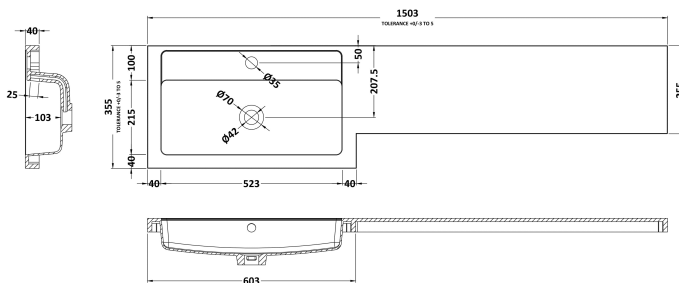

Sales Code: OFF145

Description: 500 Wc Unit (255mm Deep)

Product Dimensions

Height (mm):	864
Width (mm):	500
Depth (mm):	255
Nett Weight (kg):	11.5

Packaging Dimensions

Height (mm):	290
Width (mm):	525
Depth (mm):	875
Gross Weight (kg):	12

Sales Code: OFF191

Description: 1.25M Continuous Plinth (1250X140x18mm)

Product Dimensions

Height (mm):	1250
Width (mm):	145
Depth (mm):	18
Nett Weight (kg):	2

Packaging Dimensions

Height (mm):	20
Width (mm):	150
Depth (mm):	1260
Gross Weight (kg):	2

Packaging Data

Box Colour:	Brown Cardboard Box
Box Qty:	1
Label Size:	100 x 50
Label Colour:	Not Applicable
Label Qty:	0

Outer Box Dimensions (If Applicable)

Height (mm):	
Width (mm):	
Depth (mm):	
Gross Weight (kg):	
Barcode:	5055275828366

Sales Code: PMB415R

Description: 1500 L Shaped Polymarble Basin Rh

Product Dimensions

Height (mm):	135
Width (mm):	1503
Depth (mm):	355
Nett Weight (kg):	21

Packaging Dimensions

Height (mm):	190
Width (mm):	420
Depth (mm):	1570
Gross Weight (kg):	21