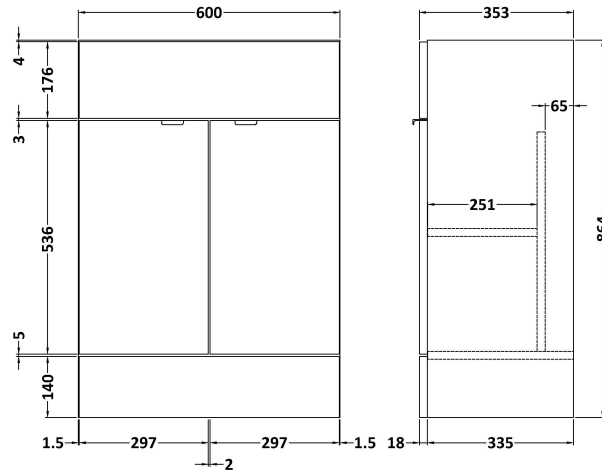

Sales Code: CBI116

Description: 1500mm Combination - Fd Option 1 - Rh

Packaging Details

Barcode: 5055275887189

Sales Code: OFF108

Description: 600 Vanity Unit (355mm Deep)

Product Dimensions

Height (mm):	864
Width (mm):	600
Depth (mm):	355
Nett Weight (kg):	20.5

Packaging Dimensions

Height (mm):	375
Width (mm):	620
Depth (mm):	900
Gross Weight (kg):	21

Packaging Data

Box Colour:	Brown Cardboard Box
Box Qty:	1
Label Size:	100 x 50
Label Colour:	Not Applicable
Label Qty:	0

Sales Code: OFF145

Description: 500 Wc Unit (255mm Deep)

Product Dimensions

Height (mm):	864
Width (mm):	500
Depth (mm):	255
Nett Weight (kg):	11.5

Packaging Dimensions

Height (mm):	290
Width (mm):	525
Depth (mm):	875
Gross Weight (kg):	12

Sales Code: OFF183

Description: 400 Base Unit (255mm Deep)

Product Dimensions

Height (mm):	864
Width (mm):	400
Depth (mm):	255
Nett Weight (kg):	13.5

Packaging Dimensions

Height (mm):	290
Width (mm):	425
Depth (mm):	875
Gross Weight (kg):	14