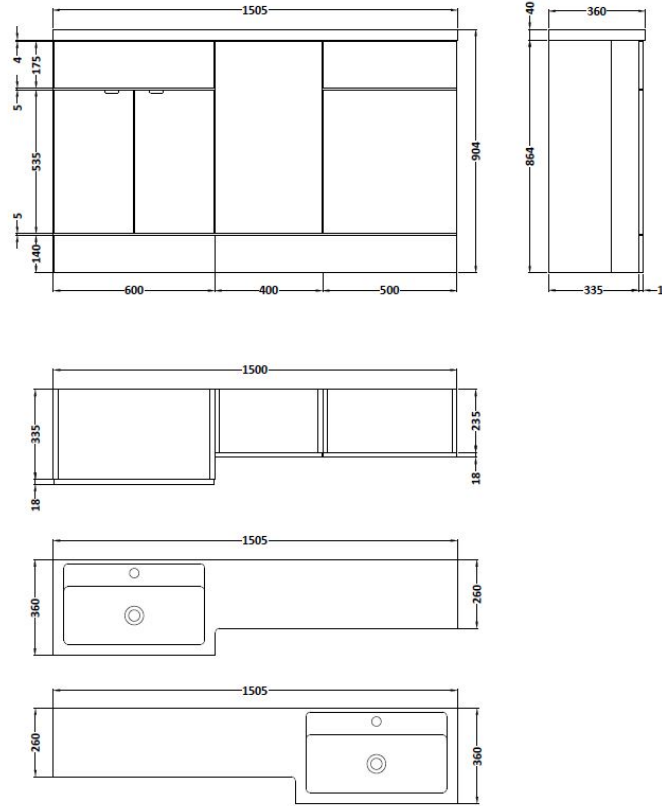

Sales Code: CBI116

Description: 1500mm Combination - Fd Option 1 - Rh

Packaging Details

Barcode: 5055275887189

Sales Code: OFF108

Description: 600 Vanity Unit (355mm Deep)

Product Dimensions

Height (mm):	864
Width (mm):	600
Depth (mm):	355
Nett Weight (kg):	20.5

Packaging Dimensions

Height (mm):	375
Width (mm):	620
Depth (mm):	900
Gross Weight (kg):	21

Packaging Data

Box Colour:	Brown Cardboard Box
Box Qty:	1
Label Size:	100 x 50
Label Colour:	Not Applicable
Label Qty:	0

Sales Code: OFF145

Description: 500 Wc Unit (255mm Deep)

Product Dimensions

Height (mm):	864
Width (mm):	500
Depth (mm):	255
Nett Weight (kg):	11.5

Packaging Dimensions

Height (mm):	290
Width (mm):	525
Depth (mm):	875
Gross Weight (kg):	12

Sales Code: PMB415R

Description: 1500 L Shaped Polymarble Basin Rh

Product Dimensions

Height (mm):	135
Width (mm):	1503
Depth (mm):	355
Nett Weight (kg):	21

Packaging Dimensions

Height (mm):	190
Width (mm):	420
Depth (mm):	1570
Gross Weight (kg):	21