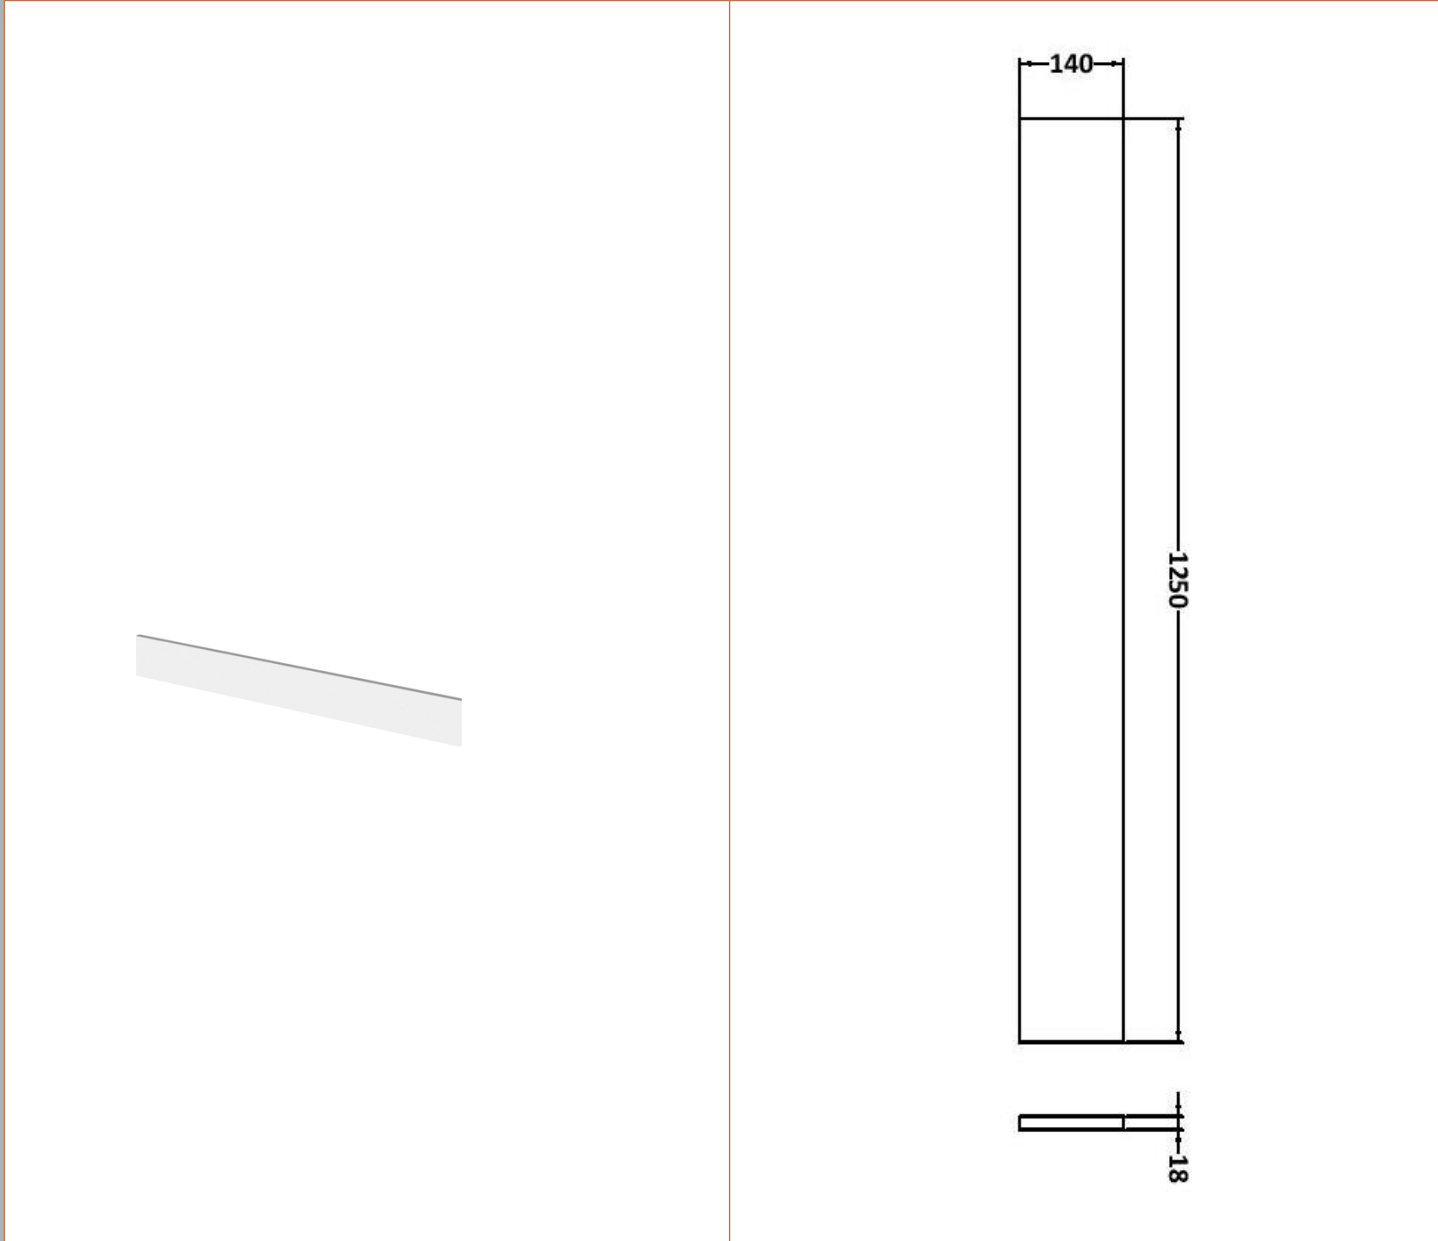

Sales Code: OFF145

Description: 500 Wc Unit (255mm Deep)

Product Dimensions

Height (mm):	864
Width (mm):	500
Depth (mm):	255
Nett Weight (kg):	11.5

Packaging Dimensions

Height (mm):	290
Width (mm):	525
Depth (mm):	875
Gross Weight (kg):	12

Sales Code: OFF183

Description: 400 Base Unit (255mm Deep)

Product Dimensions

Height (mm):	864
Width (mm):	400
Depth (mm):	255
Nett Weight (kg):	13.5

Packaging Dimensions

Height (mm):	290
Width (mm):	425
Depth (mm):	875
Gross Weight (kg):	14

Sales Code: OFF191

Description: 1.25M Continuous Plinth (1250X140x18mm)

Product Dimensions

Height (mm):	1250
Width (mm):	145
Depth (mm):	18
Nett Weight (kg):	2

Packaging Dimensions

Height (mm):	20
Width (mm):	150
Depth (mm):	1260
Gross Weight (kg):	2

Sales Code: PMB415R

Description: 1500 L Shaped Polymarble Basin Rh

Product Dimensions

Height (mm):	135
Width (mm):	1503
Depth (mm):	355
Nett Weight (kg):	21

Packaging Dimensions

Height (mm):	190
Width (mm):	420
Depth (mm):	1570
Gross Weight (kg):	21