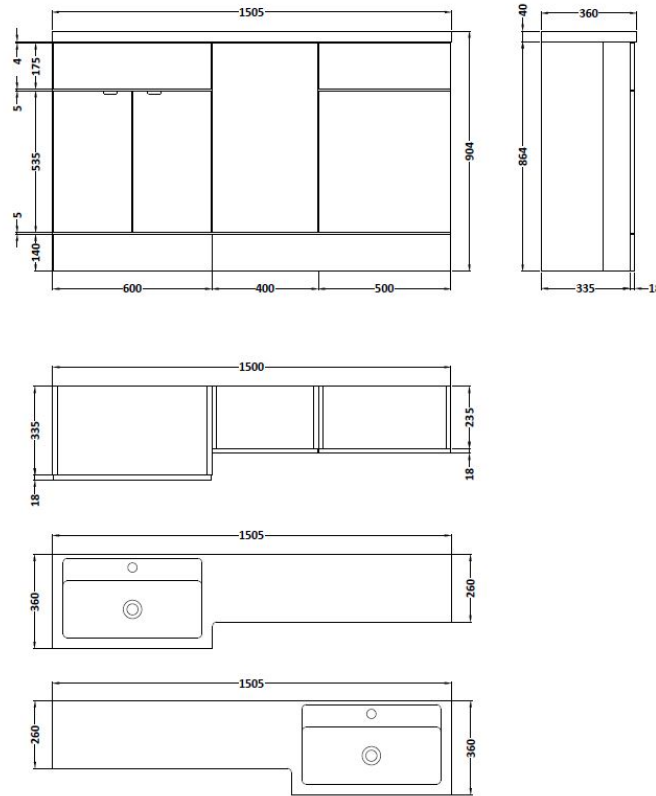

Sales Code: CBI115

Description: 1500mm Combination - Fd Option 1 - Lh

Packaging Details

Barcode: 5055275887172

Sales Code: OFF108

Description: 600 Vanity Unit (355mm Deep)

Product Dimensions

Height (mm):	864
Width (mm):	600
Depth (mm):	355
Nett Weight (kg):	20.5

Packaging Dimensions

Height (mm):	375
Width (mm):	620
Depth (mm):	900
Gross Weight (kg):	21

Packaging Data

Box Colour:	Brown Cardboard Box
Box Qty:	1
Label Size:	100 x 50
Label Colour:	Not Applicable
Label Qty:	0

Sales Code: OFF145

Description: 500 Wc Unit (255mm Deep)

Product Dimensions

Height (mm):	864
Width (mm):	500
Depth (mm):	255
Nett Weight (kg):	11.5

Packaging Dimensions

Height (mm):	290
Width (mm):	525
Depth (mm):	875
Gross Weight (kg):	12

Sales Code: PMB415L

Description: 1500 L Shaped Polymarble Basin Lh

Product Dimensions

Height (mm):	135
Width (mm):	1503
Depth (mm):	355
Nett Weight (kg):	21

Packaging Dimensions

Height (mm):	190
Width (mm):	420
Depth (mm):	1570
Gross Weight (kg):	21