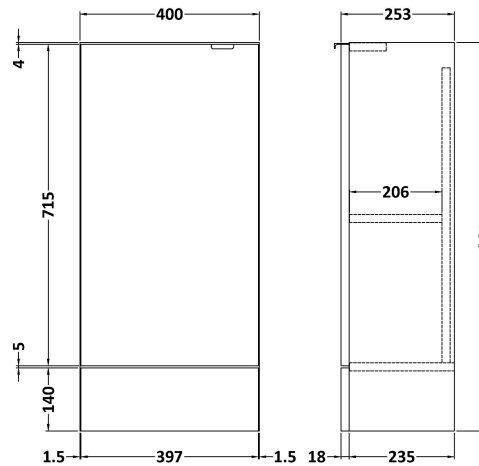

Packaging Dimensions

Height (mm):	375
Width (mm):	620
Depth (mm):	900
Gross Weight (kg):	21

Packaging Data

Box Colour:	Brown Cardboard Box
Box Qty:	1
Label Size:	100 x 50
Label Colour:	Not Applicable
Label Qty:	0

Sales Code: OFF145

Description: 500 Wc Unit (255mm Deep)

Product Dimensions

Height (mm):	864
Width (mm):	500
Depth (mm):	255
Nett Weight (kg):	11.5

Packaging Dimensions

Height (mm):	290
Width (mm):	525
Depth (mm):	875
Gross Weight (kg):	12

Packaging Data

Box Colour:	Brown Cardboard Box
Box Qty:	1
Label Size:	100 x 50
Label Colour:	Not Applicable
Label Qty:	0

Outer Box Dimensions (If Applicable)

Height (mm):	
Width (mm):	
Depth (mm):	
Gross Weight (kg):	
Barcode:	5055275816752

Sales Code: OFF183

Description: 400 Base Unit (255mm Deep)

Product Dimensions

Height (mm):	864
Width (mm):	400
Depth (mm):	255
Nett Weight (kg):	13.5

Packaging Dimensions

Height (mm):	290
Width (mm):	425
Depth (mm):	875
Gross Weight (kg):	14