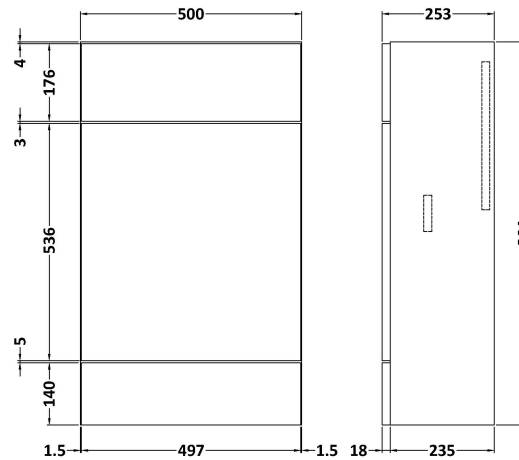

Packaging Dimensions

Height (mm):	375
Width (mm):	620
Depth (mm):	900
Gross Weight (kg):	21

Packaging Data

Box Colour:	Brown Cardboard Box
Box Qty:	1
Label Size:	100 x 50
Label Colour:	Not Applicable
Label Qty:	0

Sales Code: OFF145

Description: 500 Wc Unit (255mm Deep)

Product Dimensions

Height (mm):	864
Width (mm):	500
Depth (mm):	255
Nett Weight (kg):	11.5

Packaging Dimensions

Height (mm):	290
Width (mm):	525
Depth (mm):	875
Gross Weight (kg):	12

Packaging Data

Box Colour:	Brown Cardboard Box
Box Qty:	1
Label Size:	100 x 50
Label Colour:	Not Applicable
Label Qty:	0

Outer Box Dimensions (If Applicable)

Height (mm):	
Width (mm):	
Depth (mm):	
Gross Weight (kg):	
Barcode:	5055275816752

Sales Code: OFF183

Description: 400 Base Unit (255mm Deep)

Product Dimensions

Height (mm):	864
Width (mm):	400
Depth (mm):	255
Nett Weight (kg):	13.5

Packaging Dimensions

Height (mm):	290
Width (mm):	425
Depth (mm):	875
Gross Weight (kg):	14