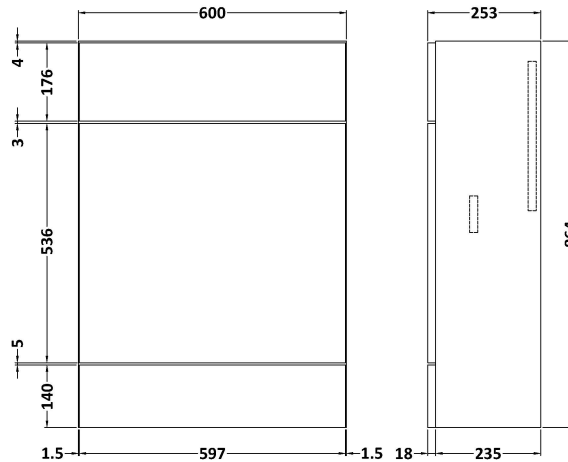

Packaging Dimensions

Height (mm):	375
Width (mm):	620
Depth (mm):	900
Gross Weight (kg):	21

Packaging Data

Box Colour:	Brown Cardboard Box
Box Qty:	1
Label Size:	100 x 50
Label Colour:	Not Applicable
Label Qty:	0

Sales Code: OFF147

Description: 600 Wc Unit (255mm Deep)

Product Dimensions

Height (mm):	864
Width (mm):	600
Depth (mm):	255
Nett Weight (kg):	14

Packaging Dimensions

Height (mm):	290
Width (mm):	625
Depth (mm):	875
Gross Weight (kg):	14.5

Packaging Data

Box Colour:	Brown Cardboard Box
Box Qty:	1
Label Size:	100 x 50
Label Colour:	Not Applicable
Label Qty:	0

Outer Box Dimensions (If Applicable)

Height (mm):	
Width (mm):	
Depth (mm):	
Gross Weight (kg):	
Barcode:	5055275816837

Sales Code: OFF181

Description: 300 Base Unit (255mm Deep)

Product Dimensions

Height (mm):	864
Width (mm):	300
Depth (mm):	255
Nett Weight (kg):	11

Packaging Dimensions

Height (mm):	290
Width (mm):	325
Depth (mm):	875
Gross Weight (kg):	11.5