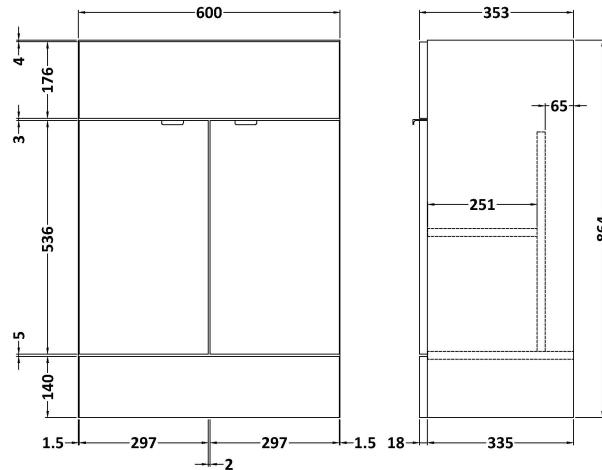

Sales Code: CBI114

Description: 1500mm Combination - Fd Option 2 - Rh

Packaging Details

Barcode: 5055275887165

Sales Code: OFF108

Description: 600 Vanity Unit (355mm Deep)

Product Dimensions

Height (mm):	864
Width (mm):	600
Depth (mm):	355
Nett Weight (kg):	20.5

Packaging Dimensions

Height (mm):	375
Width (mm):	620
Depth (mm):	900
Gross Weight (kg):	21

Packaging Data

Box Colour:	Brown Cardboard Box
Box Qty:	1
Label Size:	100 x 50
Label Colour:	Not Applicable
Label Qty:	0

Sales Code: OFF147

Description: 600 Wc Unit (255mm Deep)

Product Dimensions

Height (mm):	864
Width (mm):	600
Depth (mm):	255
Nett Weight (kg):	14

Packaging Dimensions

Height (mm):	290
Width (mm):	625
Depth (mm):	875
Gross Weight (kg):	14.5

Sales Code: OFF181

Description: 300 Base Unit (255mm Deep)

Product Dimensions

Height (mm):	864
Width (mm):	300
Depth (mm):	255
Nett Weight (kg):	11

Packaging Dimensions

Height (mm):	290
Width (mm):	325
Depth (mm):	875
Gross Weight (kg):	11.5