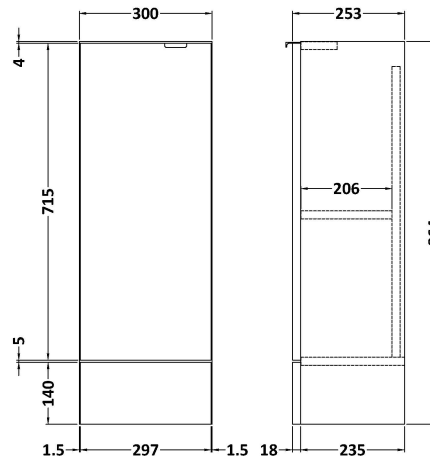

Packaging Dimensions

Height (mm):	375
Width (mm):	620
Depth (mm):	900
Gross Weight (kg):	21

Packaging Data

Box Colour:	Brown Cardboard Box
Box Qty:	1
Label Size:	100 x 50
Label Colour:	Not Applicable
Label Qty:	0

Sales Code: OFF147

Description: 600 Wc Unit (255mm Deep)

Product Dimensions

Height (mm):	864
Width (mm):	600
Depth (mm):	255
Nett Weight (kg):	14

Packaging Dimensions

Height (mm):	290
Width (mm):	625
Depth (mm):	875
Gross Weight (kg):	14.5

Packaging Data

Box Colour:	Brown Cardboard Box
Box Qty:	1
Label Size:	100 x 50
Label Colour:	Not Applicable
Label Qty:	0

Outer Box Dimensions (If Applicable)

Height (mm):	
Width (mm):	
Depth (mm):	
Gross Weight (kg):	
Barcode:	5055275816837

Sales Code: OFF181

Description: 300 Base Unit (255mm Deep)

Product Dimensions

Height (mm):	864
Width (mm):	300
Depth (mm):	255
Nett Weight (kg):	11

Packaging Dimensions

Height (mm):	290
Width (mm):	325
Depth (mm):	875
Gross Weight (kg):	11.5