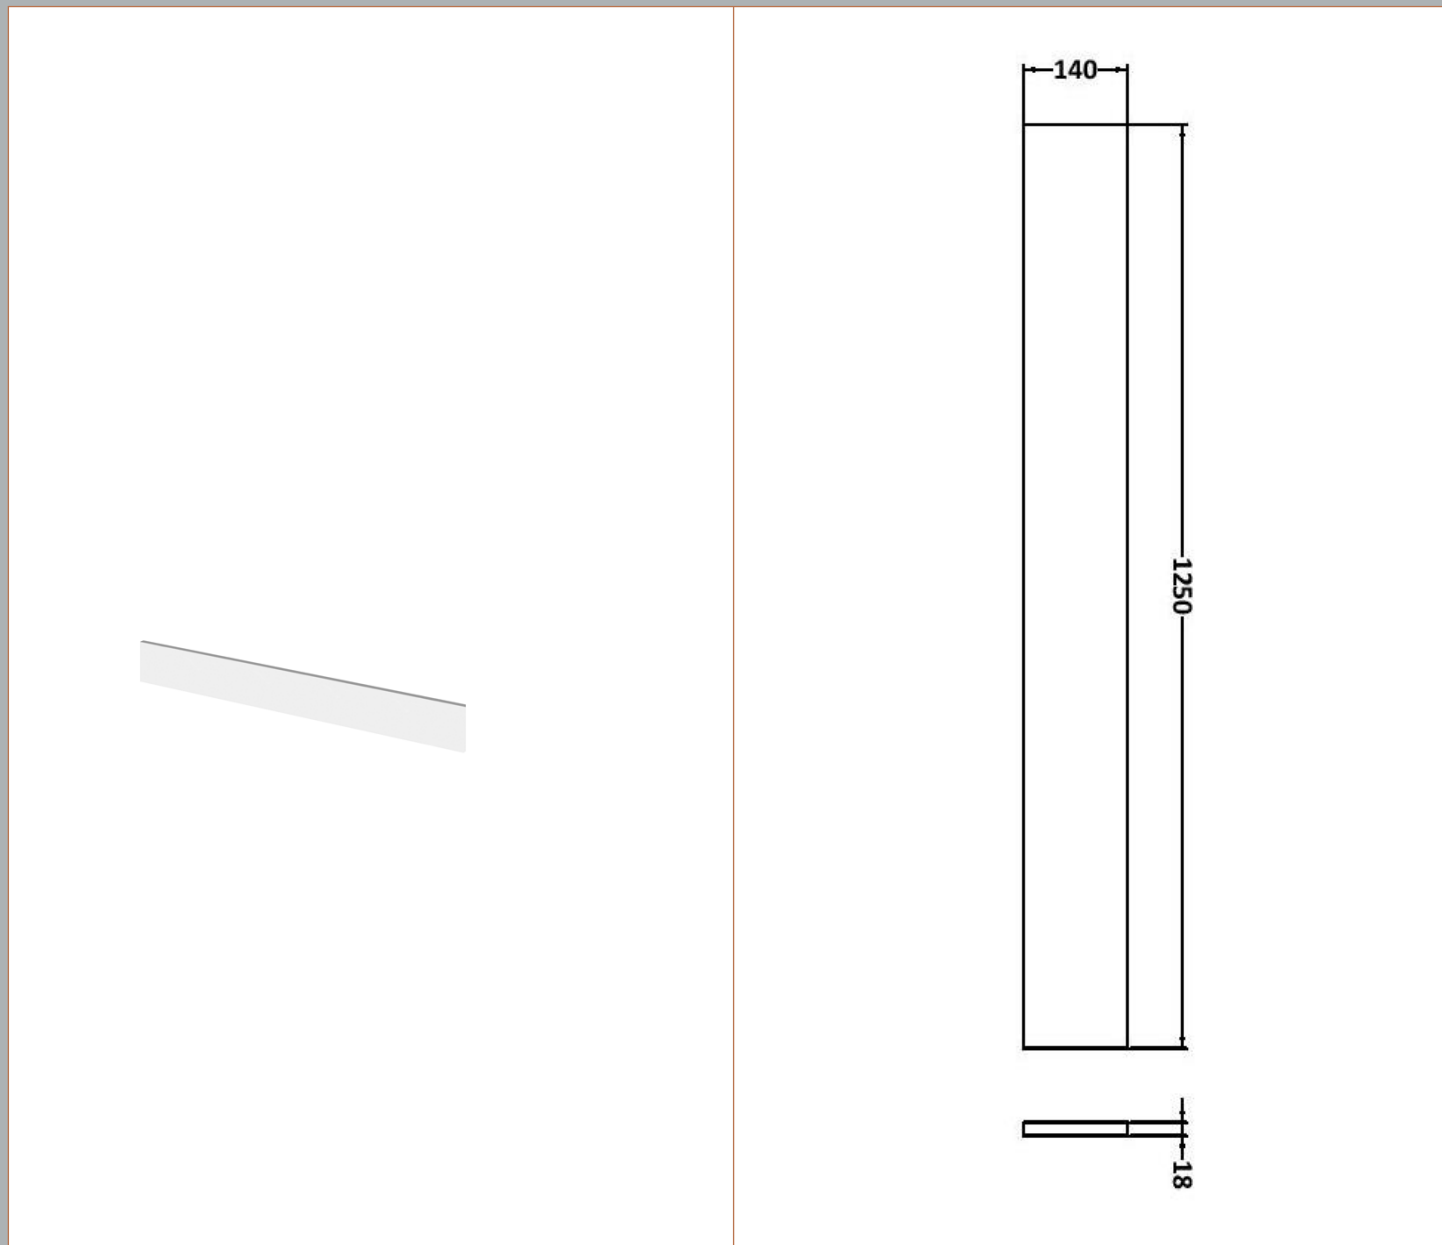

Sales Code: OFF147

Description: 600 Wc Unit (255mm Deep)

Product Dimensions

Height (mm):	864
Width (mm):	600
Depth (mm):	255
Nett Weight (kg):	14

Packaging Dimensions

Height (mm):	290
Width (mm):	625
Depth (mm):	875
Gross Weight (kg):	14.5

Sales Code: OFF181

Description: 300 Base Unit (255mm Deep)

Product Dimensions

Height (mm):	864
Width (mm):	300
Depth (mm):	255
Nett Weight (kg):	11

Packaging Dimensions

Height (mm):	290
Width (mm):	325
Depth (mm):	875
Gross Weight (kg):	11.5

Packaging Data

Box Colour:	Brown Cardboard Box
Box Qty:	1
Label Size:	100 x 50
Label Colour:	Not Applicable
Label Qty:	0

Outer Box Dimensions (If Applicable)

Height (mm):	
Width (mm):	
Depth (mm):	
Gross Weight (kg):	
Barcode:	5055275816981

Sales Code: OFF191

Description: 1.25M Continuous Plinth (1250X140x18mm)

Product Dimensions

Height (mm):	1250
Width (mm):	145
Depth (mm):	18
Nett Weight (kg):	2

Packaging Dimensions

Height (mm):	20
Width (mm):	150
Depth (mm):	1260
Gross Weight (kg):	2