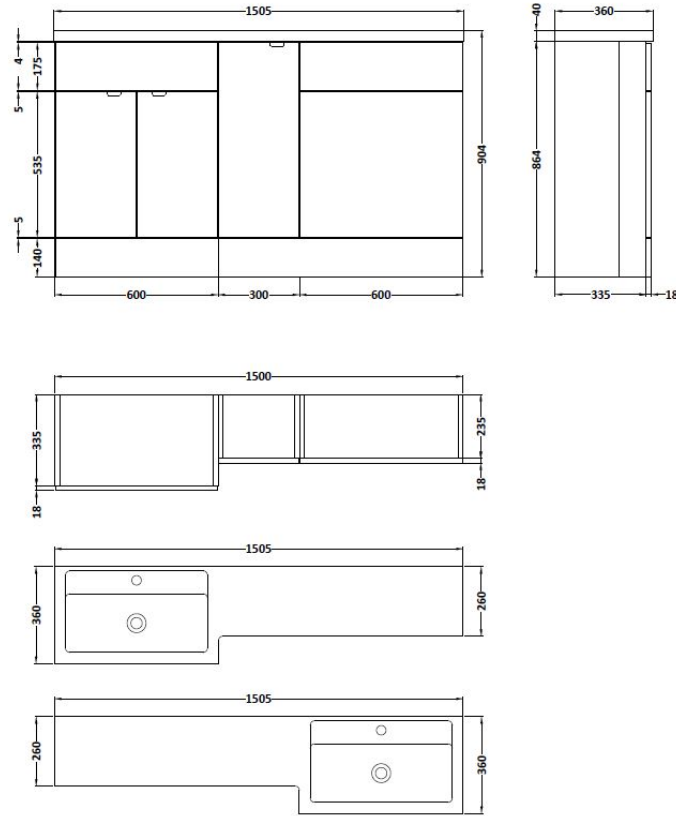

Sales Code: CBI114

Description: 1500mm Combination - Fd Option 2 - Rh

Packaging Details

Barcode: 5055275887165

Sales Code: OFF108

Description: 600 Vanity Unit (355mm Deep)

Product Dimensions

Height (mm):	864
Width (mm):	600
Depth (mm):	355
Nett Weight (kg):	20.5

Packaging Dimensions

Height (mm):	375
Width (mm):	620
Depth (mm):	900
Gross Weight (kg):	21

Packaging Data

Box Colour:	Brown Cardboard Box
Box Qty:	1
Label Size:	100 x 50
Label Colour:	Not Applicable
Label Qty:	0

Sales Code: OFF147

Description: 600 Wc Unit (255mm Deep)

Product Dimensions

Height (mm):	864
Width (mm):	600
Depth (mm):	255
Nett Weight (kg):	14

Packaging Dimensions

Height (mm):	290
Width (mm):	625
Depth (mm):	875
Gross Weight (kg):	14.5

Sales Code: OFF181

Description: 300 Base Unit (255mm Deep)

Product Dimensions

Height (mm):	864
Width (mm):	300
Depth (mm):	255
Nett Weight (kg):	11

Packaging Dimensions

Height (mm):	290
Width (mm):	325
Depth (mm):	875
Gross Weight (kg):	11.5