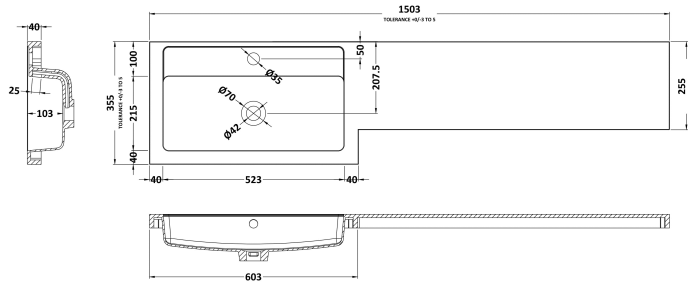

Sales Code: OFF147

Description: 600 Wc Unit (255mm Deep)

Product Dimensions

Height (mm):	864
Width (mm):	600
Depth (mm):	255
Nett Weight (kg):	14

Packaging Dimensions

Height (mm):	290
Width (mm):	625
Depth (mm):	875
Gross Weight (kg):	14.5

Sales Code: OFF191

Description: 1.25M Continuous Plinth (1250X140x18mm)

Product Dimensions

Height (mm):	1250
Width (mm):	145
Depth (mm):	18
Nett Weight (kg):	2

Packaging Dimensions

Height (mm):	20
Width (mm):	150
Depth (mm):	1260
Gross Weight (kg):	2

Packaging Data

Box Colour:	Brown Cardboard Box
Box Qty:	1
Label Size:	100 x 50
Label Colour:	Not Applicable
Label Qty:	0

Outer Box Dimensions (If Applicable)

Height (mm):	
Width (mm):	
Depth (mm):	
Gross Weight (kg):	
Barcode:	5055275828366

Sales Code: PMB415R

Description: 1500 L Shaped Polymarble Basin Rh

Product Dimensions

Height (mm):	135
Width (mm):	1503
Depth (mm):	355
Nett Weight (kg):	21

Packaging Dimensions

Height (mm):	190
Width (mm):	420
Depth (mm):	1570
Gross Weight (kg):	21