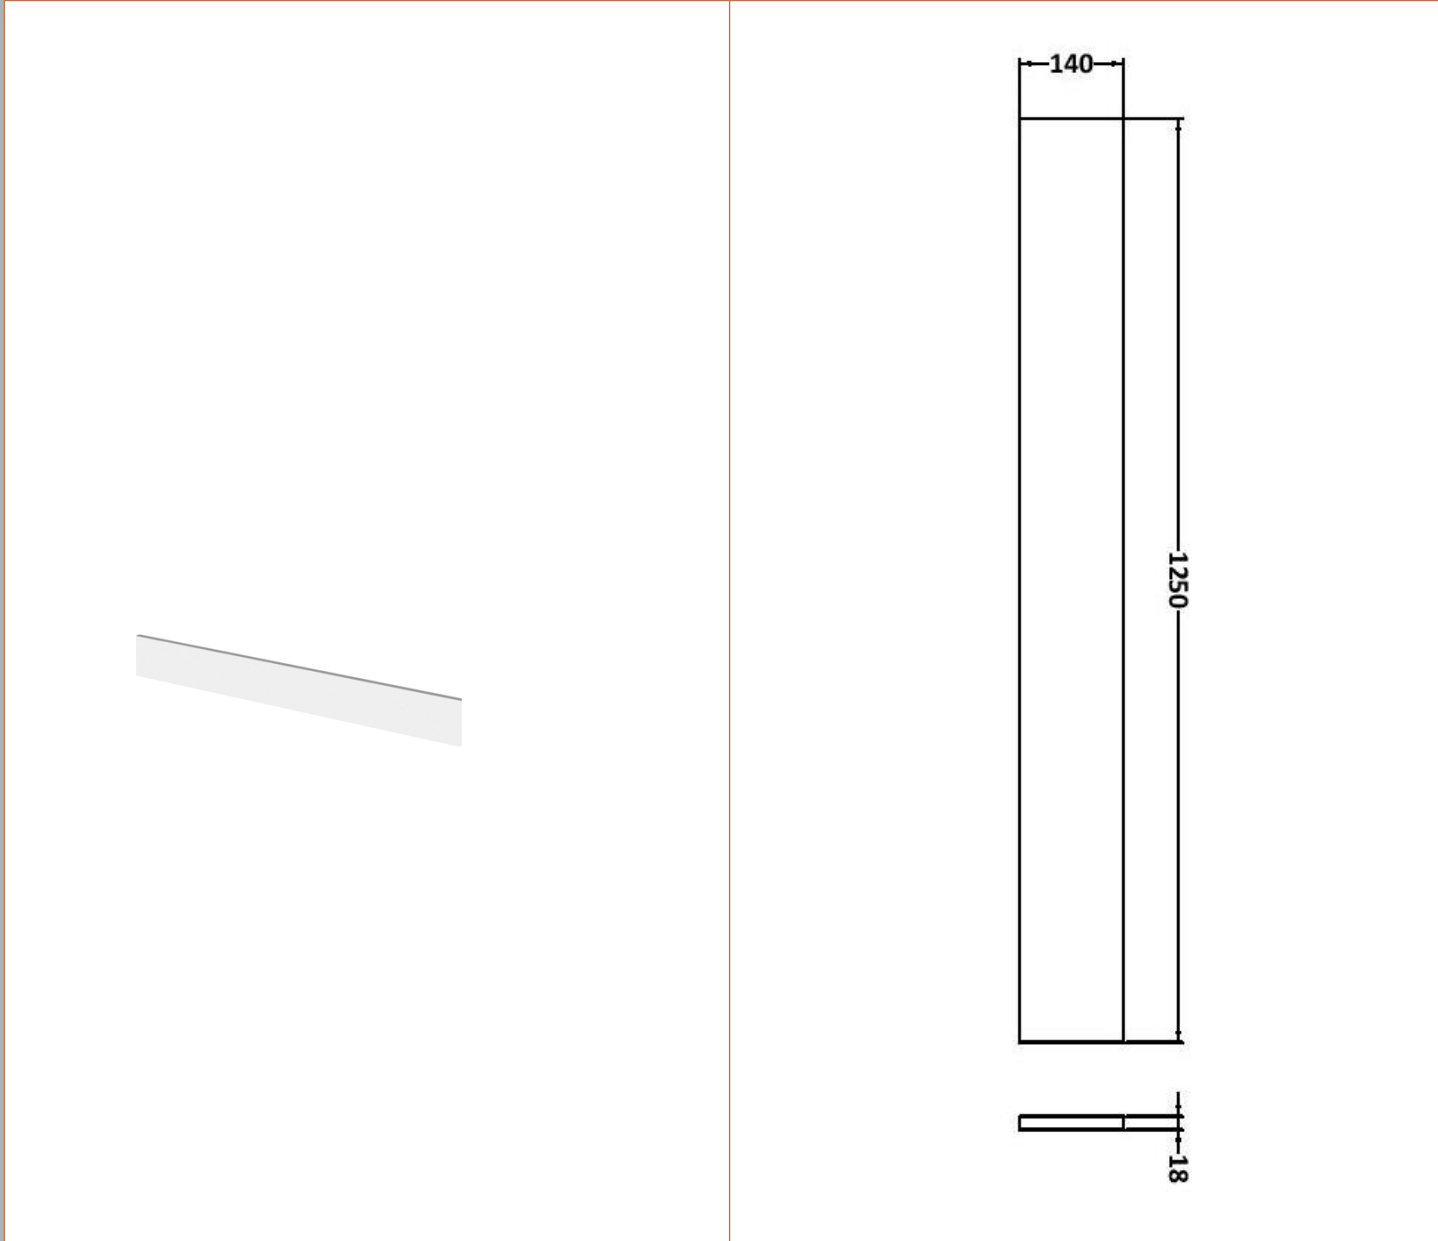

Sales Code: OFF147

Description: 600 Wc Unit (255mm Deep)

Product Dimensions

Height (mm):	864
Width (mm):	600
Depth (mm):	255
Nett Weight (kg):	14

Packaging Dimensions

Height (mm):	290
Width (mm):	625
Depth (mm):	875
Gross Weight (kg):	14.5

Sales Code: OFF181

Description: 300 Base Unit (255mm Deep)

Product Dimensions

Height (mm):	864
Width (mm):	300
Depth (mm):	255
Nett Weight (kg):	11

Packaging Dimensions

Height (mm):	290
Width (mm):	325
Depth (mm):	875
Gross Weight (kg):	11.5

Packaging Data

Box Colour:	Brown Cardboard Box
Box Qty:	1
Label Size:	100 x 50
Label Colour:	Not Applicable
Label Qty:	0

Outer Box Dimensions (If Applicable)

Height (mm):	
Width (mm):	
Depth (mm):	
Gross Weight (kg):	
Barcode:	5055275816981

Sales Code: OFF191

Description: 1.25M Continuous Plinth (1250X140x18mm)

Product Dimensions

Height (mm):	1250
Width (mm):	145
Depth (mm):	18
Nett Weight (kg):	2

Packaging Dimensions

Height (mm):	20
Width (mm):	150
Depth (mm):	1260
Gross Weight (kg):	2