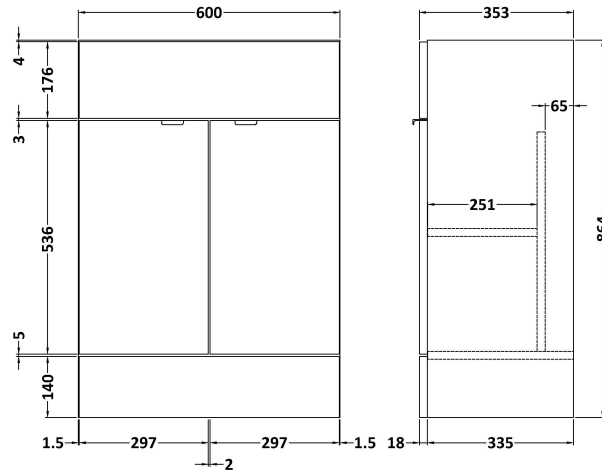

Sales Code: CBI113

Description: 1500mm Combination - Fd Option 2 - Lh

Packaging Details

Barcode: 5055275887158

Sales Code: OFF108

Description: 600 Vanity Unit (355mm Deep)

Product Dimensions

Height (mm):	864
Width (mm):	600
Depth (mm):	355
Nett Weight (kg):	20.5

Packaging Dimensions

Height (mm):	375
Width (mm):	620
Depth (mm):	900
Gross Weight (kg):	21

Packaging Data

Box Colour:	Brown Cardboard Box
Box Qty:	1
Label Size:	100 x 50
Label Colour:	Not Applicable
Label Qty:	0

Sales Code: OFF147

Description: 600 Wc Unit (255mm Deep)

Product Dimensions

Height (mm):	864
Width (mm):	600
Depth (mm):	255
Nett Weight (kg):	14

Packaging Dimensions

Height (mm):	290
Width (mm):	625
Depth (mm):	875
Gross Weight (kg):	14.5

Sales Code: OFF181

Description: 300 Base Unit (255mm Deep)

Product Dimensions

Height (mm):	864
Width (mm):	300
Depth (mm):	255
Nett Weight (kg):	11

Packaging Dimensions

Height (mm):	290
Width (mm):	325
Depth (mm):	875
Gross Weight (kg):	11.5