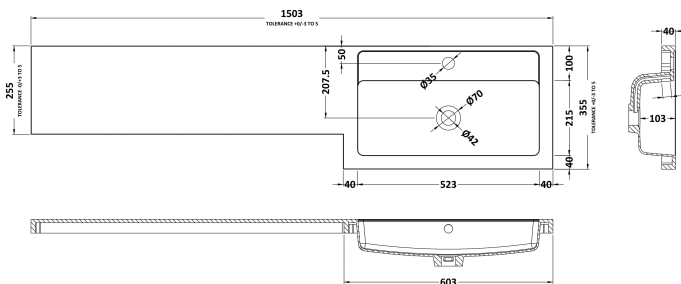

Sales Code: OFF147

Description: 600 Wc Unit (255mm Deep)

Product Dimensions

Height (mm):	864
Width (mm):	600
Depth (mm):	255
Nett Weight (kg):	14

Packaging Dimensions

Height (mm):	290
Width (mm):	625
Depth (mm):	875
Gross Weight (kg):	14.5

Sales Code: OFF191

Description: 1.25M Continuous Plinth (1250X140x18mm)

Product Dimensions

Height (mm):	1250
Width (mm):	145
Depth (mm):	18
Nett Weight (kg):	2

Packaging Dimensions

Height (mm):	20
Width (mm):	150
Depth (mm):	1260
Gross Weight (kg):	2

Packaging Data

Box Colour:	Brown Cardboard Box
Box Qty:	1
Label Size:	100 x 50
Label Colour:	Not Applicable
Label Qty:	0

Outer Box Dimensions (If Applicable)

Height (mm):	
Width (mm):	
Depth (mm):	
Gross Weight (kg):	
Barcode:	5055275828366

Sales Code: PMB415L

Description: 1500 L Shaped Polymarble Basin Lh

Product Dimensions

Height (mm):	135
Width (mm):	1503
Depth (mm):	355
Nett Weight (kg):	21

Packaging Dimensions

Height (mm):	190
Width (mm):	420
Depth (mm):	1570
Gross Weight (kg):	21