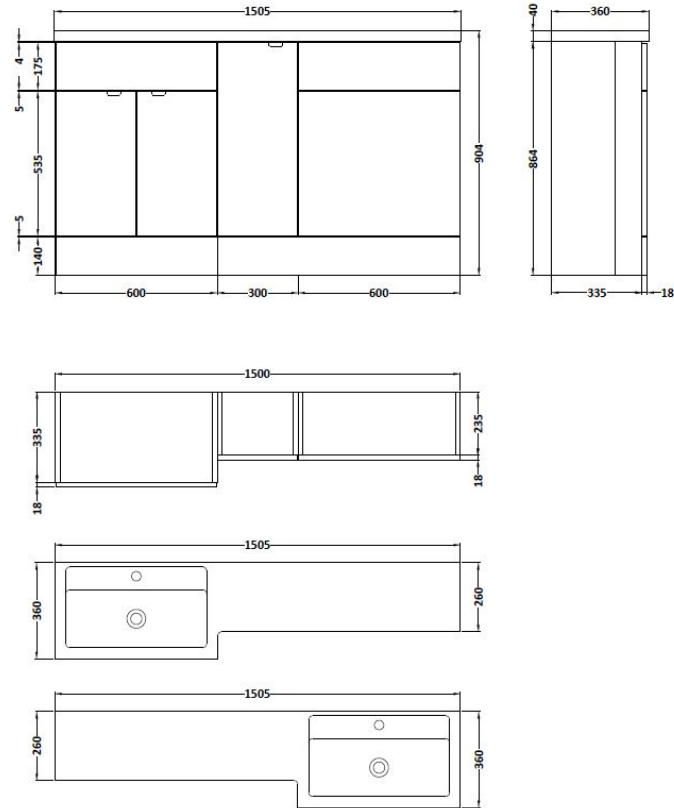

Sales Code: CBI113

Description: 1500mm Combination - Fd Option 2 - Lh

Packaging Details

Barcode: 5055275887158

Sales Code: OFF108

Description: 600 Vanity Unit (355mm Deep)

Product Dimensions

Height (mm):	864
Width (mm):	600
Depth (mm):	355
Nett Weight (kg):	20.5

Packaging Dimensions

Height (mm):	375
Width (mm):	620
Depth (mm):	900
Gross Weight (kg):	21

Packaging Data

Box Colour:	Brown Cardboard Box
Box Qty:	1
Label Size:	100 x 50
Label Colour:	Not Applicable
Label Qty:	0

Sales Code: OFF147

Description: 600 Wc Unit (255mm Deep)

Product Dimensions

Height (mm):	864
Width (mm):	600
Depth (mm):	255
Nett Weight (kg):	14

Packaging Dimensions

Height (mm):	290
Width (mm):	625
Depth (mm):	875
Gross Weight (kg):	14.5

Sales Code: OFF181

Description: 300 Base Unit (255mm Deep)

Product Dimensions

Height (mm):	864
Width (mm):	300
Depth (mm):	255
Nett Weight (kg):	11

Packaging Dimensions

Height (mm):	290
Width (mm):	325
Depth (mm):	875
Gross Weight (kg):	11.5