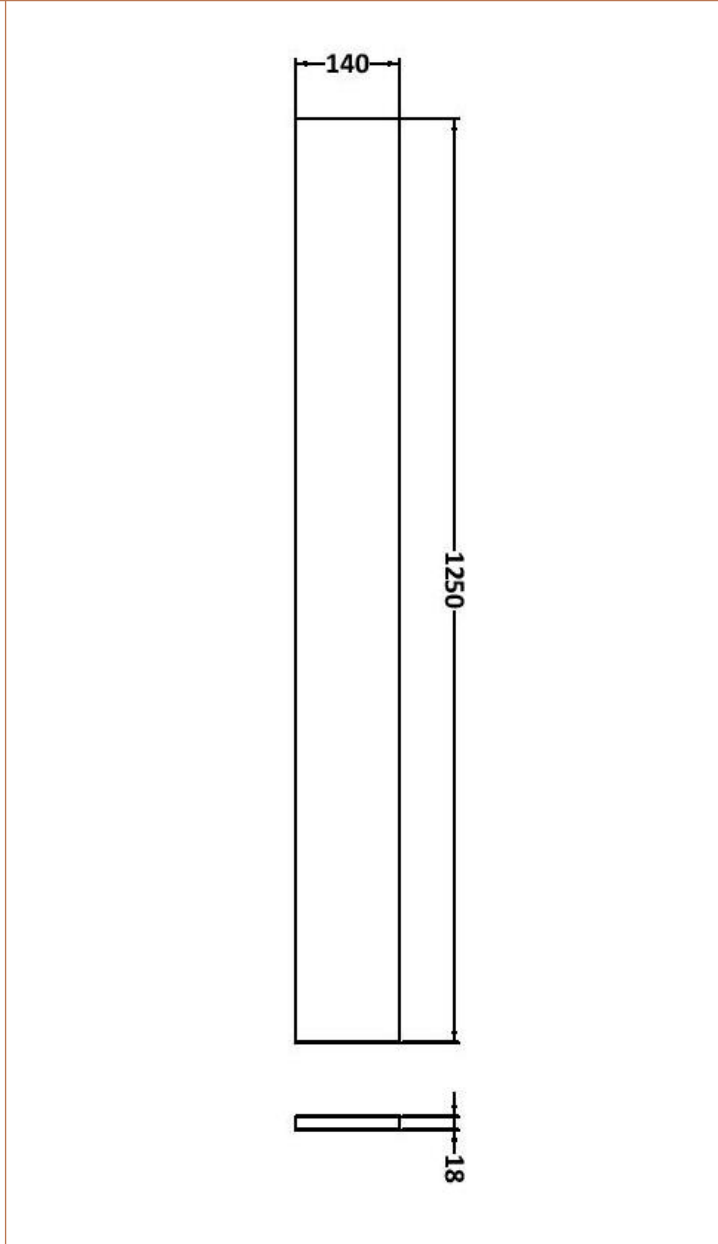

Sales Code: CBI112

Description: 1200mm Combination - Fd Option 2 - Rh

Packaging Details

Barcode: 5055275887141

Sales Code: OFF108

Description: 600 Vanity Unit (355mm Deep)

Product Dimensions

Height (mm):	864
Width (mm):	600
Depth (mm):	355
Nett Weight (kg):	20.5

Sales Code: OFF181

Description: 300 Base Unit (255mm Deep)

Product Dimensions

Height (mm):	864
Width (mm):	300
Depth (mm):	255
Nett Weight (kg):	11

Packaging Dimensions

Height (mm):	290
Width (mm):	325
Depth (mm):	875
Gross Weight (kg):	11.5

Sales Code: PMB414R

Description: 1200 L Shaped Polymarble Basin Rh

Product Dimensions

Height (mm):	135
Width (mm):	1203
Depth (mm):	355
Nett Weight (kg):	17

Packaging Dimensions

Height (mm):	190
Width (mm):	420
Depth (mm):	1260
Gross Weight (kg):	17

Basins: Tap Hole: One Taphole Chain Stay Hole: No
 Template: Not Required Waste Type Req: Slotted
 Overflow Inc: Yes Overflow Cover: Yes
 Inner Bowl Depth (mm): 103mm

Sales Code: OFF191

Description: 1.25M Continuous Plinth (1250X140x18mm)