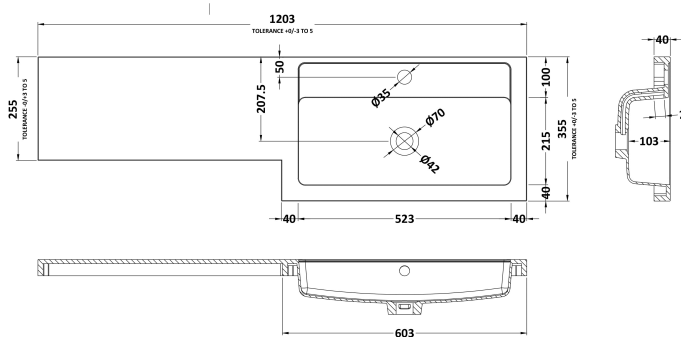

Packaging Dimensions

Height (mm):	375
Width (mm):	620
Depth (mm):	900
Gross Weight (kg):	21

Packaging Data

Box Colour:	Brown Cardboard Box
Box Qty:	1
Label Size:	100 x 50
Label Colour:	Not Applicable
Label Qty:	0

Sales Code: OFF181

Description: 300 Base Unit (255mm Deep)

Product Dimensions

Height (mm):	864
Width (mm):	300
Depth (mm):	255
Nett Weight (kg):	11

Packaging Dimensions

Height (mm):	290
Width (mm):	325
Depth (mm):	875
Gross Weight (kg):	11.5

Packaging Data

Box Colour:	Brown Cardboard Box
Box Qty:	1
Label Size:	100 x 50
Label Colour:	Not Applicable
Label Qty:	0

Outer Box Dimensions (If Applicable)

Height (mm):	
Width (mm):	
Depth (mm):	
Gross Weight (kg):	
Barcode:	5055275816981

Sales Code: PMB414R

Description: 1200 L Shaped Polymarble Basin Rh

Product Dimensions

Height (mm):	135
Width (mm):	1203
Depth (mm):	355
Nett Weight (kg):	17

Packaging Dimensions

Height (mm):	190
Width (mm):	420
Depth (mm):	1260
Gross Weight (kg):	17