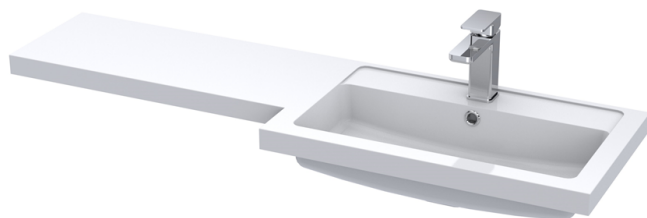

Sales Code: CBI112

Description: 1200mm Combination - Fd Option 2 - Rh

Packaging Details

Barcode: 5055275887141

Sales Code: OFF108

Description: 600 Vanity Unit (355mm Deep)

Product Dimensions

Height (mm):	864
Width (mm):	600
Depth (mm):	355
Nett Weight (kg):	20.5

Sales Code: OFF181

Description: 300 Base Unit (255mm Deep)

Product Dimensions

Height (mm):	864
Width (mm):	300
Depth (mm):	255
Nett Weight (kg):	11

Packaging Dimensions

Height (mm):	290
Width (mm):	325
Depth (mm):	875
Gross Weight (kg):	11.5

Product Details

Country of Origin:	United Kingdom
Fitting Instruction:	Yes
Certification:	FSC: Yes CE: N/A
Colour:	Gloss White
Construction Method:	Cam & Wood Dowel
Construction Type:	Rigid
Cabinet Finish:	MFC Painted Gloss
Fascia Finish:	Mdf Painted Gloss
Cabinet Thickness (mm):	16
Fascia Thickness (mm):	18
Drawer Included:	No
Drawer Type:	Not Applicable
No of Shelves:	1
Hinge Type:	95 Degree Clip-On Soft Close
Hinge Included:	Yes
Adjustable Legs:	No
Fixings Included:	Yes
Handle Style:	Contemporary
Handle Included:	Yes
Waste Shroud:	No
Handle Type:	Wrapover

Sales Code: PMB414R

Description: 1200 L Shaped Polymarble Basin Rh

Product Dimensions

Height (mm):	135
Width (mm):	1203
Depth (mm):	355
Nett Weight (kg):	17

Packaging Dimensions

Height (mm):	190
Width (mm):	420
Depth (mm):	1260
Gross Weight (kg):	17