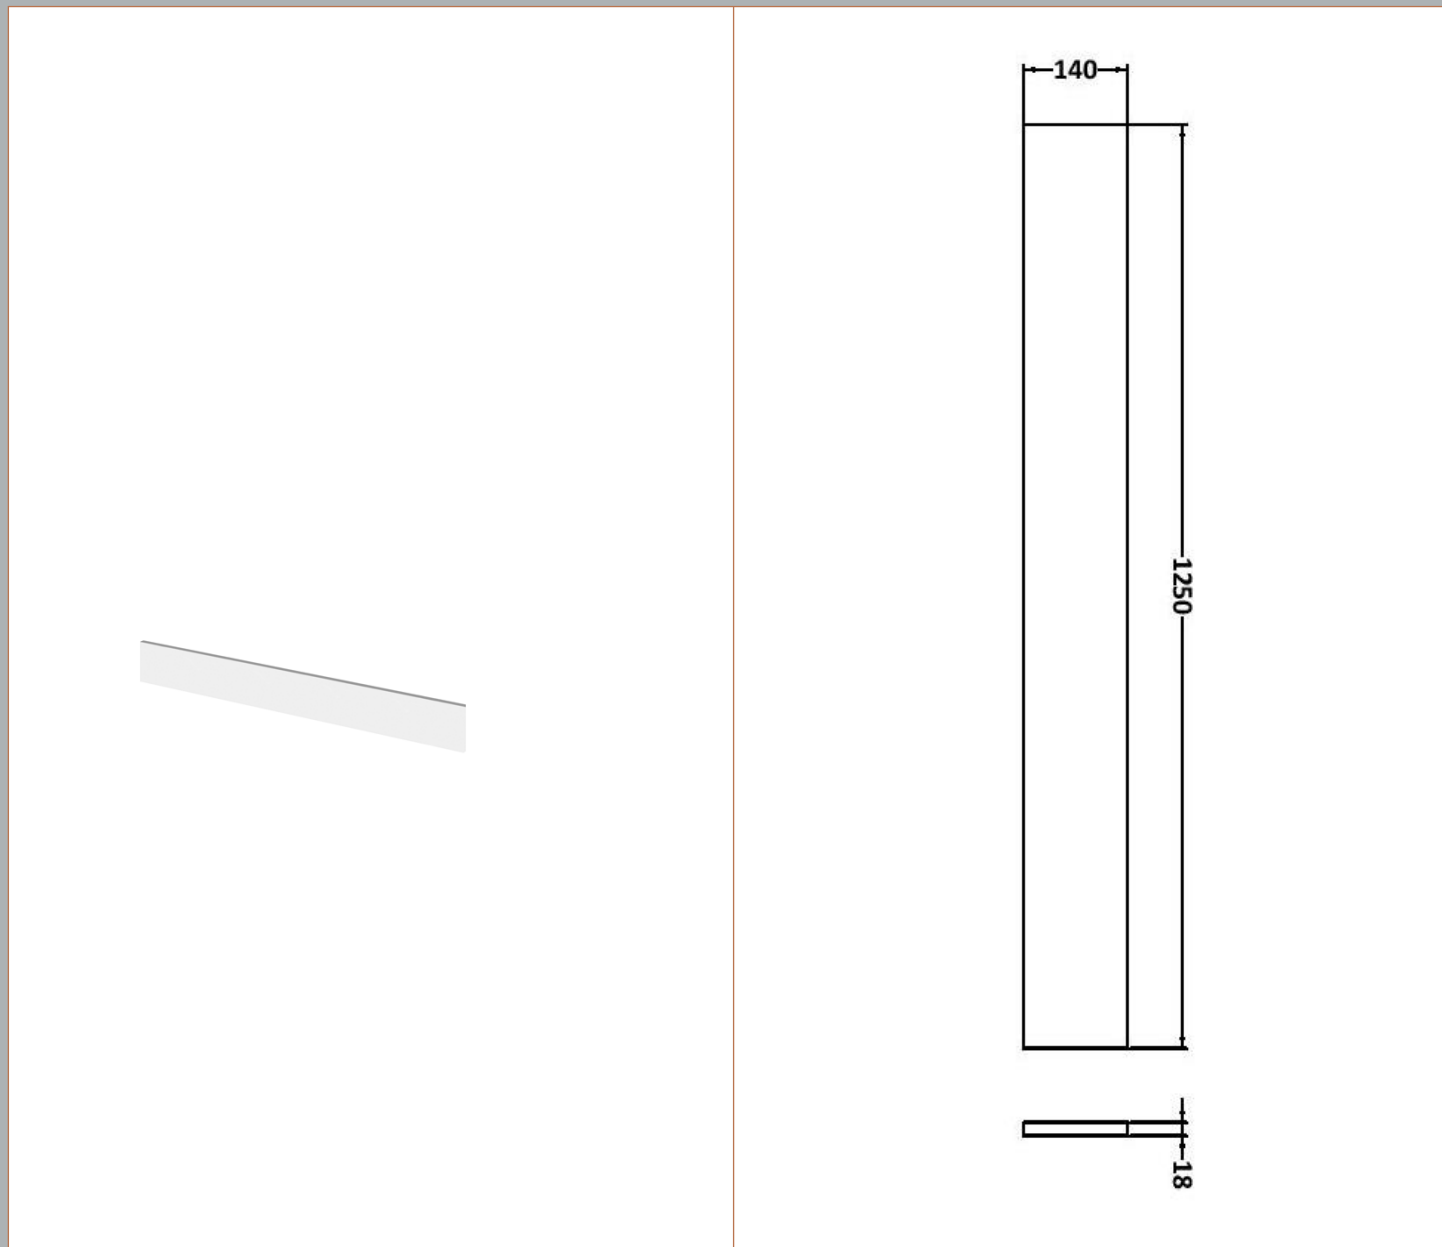

Sales Code: CBI111

Description: 1200mm Combination - Fd Option 2 - Lh

Packaging Details

Barcode: 5055275887134

Sales Code: OFF108

Description: 600 Vanity Unit (355mm Deep)

Product Dimensions

Height (mm):	864
Width (mm):	600
Depth (mm):	355
Nett Weight (kg):	20.5

Sales Code: OFF181

Description: 300 Base Unit (255mm Deep)

Product Dimensions

Height (mm):	864
Width (mm):	300
Depth (mm):	255
Nett Weight (kg):	11

Packaging Dimensions

Height (mm):	290
Width (mm):	325
Depth (mm):	875
Gross Weight (kg):	11.5

Sales Code: PMB414L

Description: 1200 L Shaped Polymarble Basin Lh

Product Dimensions

Height (mm):	135
Width (mm):	1203
Depth (mm):	355
Nett Weight (kg):	17

Packaging Dimensions

Height (mm):	190
Width (mm):	420
Depth (mm):	1260
Gross Weight (kg):	17

Basins: Tap Hole: One Taphole Chain Stay Hole: No
Template: Not Required Waste Type Req: Slotted
Overflow Inc: Yes Overflow Cover: Yes
Inner Bowl Depth (mm): 103mm

Sales Code: OFF191

Description: 1.25M Continuous Plinth (1250X140x18mm)