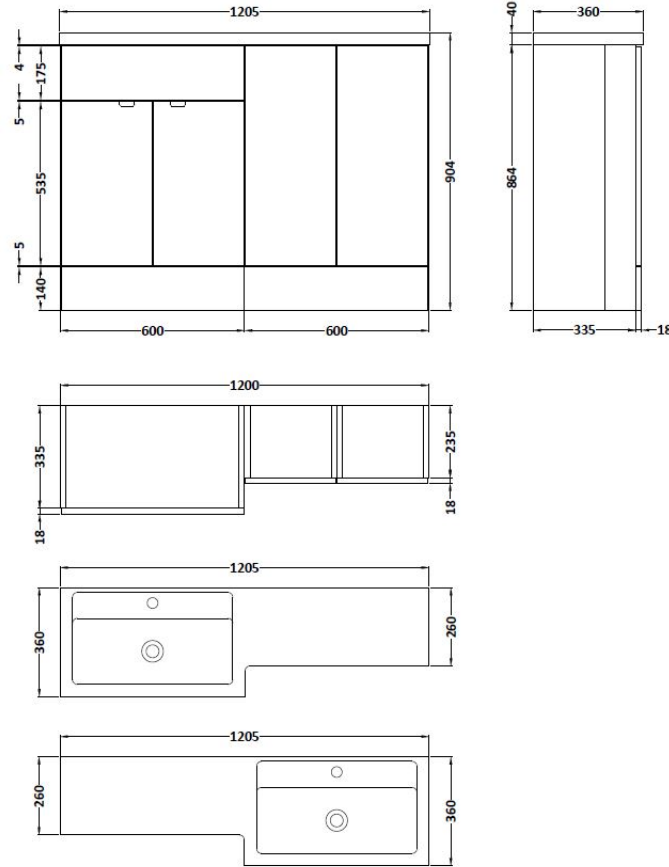

Sales Code: CBI111

Description: 1200mm Combination - Fd Option 2 - Lh

Packaging Details

Barcode: 5055275887134

Sales Code: OFF108

Description: 600 Vanity Unit (355mm Deep)

Product Dimensions

Height (mm):	864
Width (mm):	600
Depth (mm):	355
Nett Weight (kg):	20.5

Packaging Dimensions

Height (mm):	375
Width (mm):	620
Depth (mm):	900
Gross Weight (kg):	21

Packaging Data

Box Colour:	Brown Cardboard Box
Box Qty:	1
Label Size:	100 x 50
Label Colour:	Not Applicable
Label Qty:	0

Sales Code: OFF181

Description: 300 Base Unit (255mm Deep)

Product Dimensions

Height (mm):	864
Width (mm):	300
Depth (mm):	255
Nett Weight (kg):	11

Packaging Dimensions

Height (mm):	290
Width (mm):	325
Depth (mm):	875
Gross Weight (kg):	11.5

Sales Code: PMB414L

Description: 1200 L Shaped Polymarble Basin Lh

Product Dimensions

Height (mm):	135
Width (mm):	1203
Depth (mm):	355
Nett Weight (kg):	17

Packaging Dimensions

Height (mm):	190
Width (mm):	420
Depth (mm):	1260
Gross Weight (kg):	17