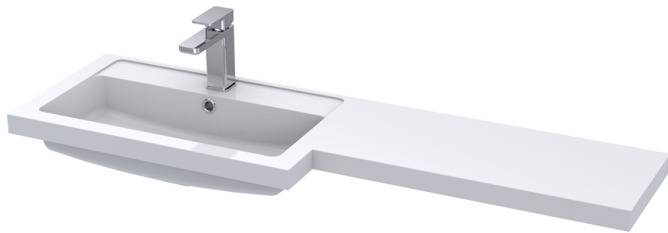

Sales Code: CBI111

Description: 1200mm Combination - Fd Option 2 - Lh

Packaging Details

Barcode: 5055275887134

Sales Code: OFF108

Description: 600 Vanity Unit (355mm Deep)

Product Dimensions

Height (mm):	864
Width (mm):	600
Depth (mm):	355
Nett Weight (kg):	20.5

Sales Code: OFF181

Description: 300 Base Unit (255mm Deep)

Product Dimensions

Height (mm):	864
Width (mm):	300
Depth (mm):	255
Nett Weight (kg):	11

Packaging Dimensions

Height (mm):	290
Width (mm):	325
Depth (mm):	875
Gross Weight (kg):	11.5

Product Details

Country of Origin:	United Kingdom
Fitting Instruction:	Yes
Certification:	FSC: Yes CE: N/A
Colour:	Gloss White
Construction Method:	Cam & Wood Dowel
Construction Type:	Rigid
Cabinet Finish:	MFC Painted Gloss
Fascia Finish:	Mdf Painted Gloss
Cabinet Thickness (mm):	16
Fascia Thickness (mm):	18
Drawer Included:	No
Drawer Type:	Not Applicable
No of Shelves:	1
Hinge Type:	95 Degree Clip-On Soft Close
Hinge Included:	Yes
Adjustable Legs:	No
Fixings Included:	Yes
Handle Style:	Contemporary
Handle Included:	Yes
Waste Shroud:	No
Handle Type:	Wrapover

Sales Code: PMB414L

Description: 1200 L Shaped Polymarble Basin Lh

Product Dimensions

Height (mm):	135
Width (mm):	1203
Depth (mm):	355
Nett Weight (kg):	17

Packaging Dimensions

Height (mm):	190
Width (mm):	420
Depth (mm):	1260
Gross Weight (kg):	17