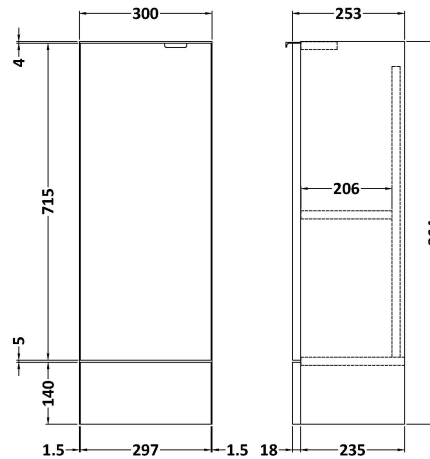

Packaging Dimensions

Height (mm):	375
Width (mm):	620
Depth (mm):	900
Gross Weight (kg):	21

Packaging Data

Box Colour:	Brown Cardboard Box
Box Qty:	1
Label Size:	100 x 50
Label Colour:	Not Applicable
Label Qty:	0

Sales Code: OFF181

Description: 300 Base Unit (255mm Deep)

Product Dimensions

Height (mm):	864
Width (mm):	300
Depth (mm):	255
Nett Weight (kg):	11

Packaging Dimensions

Height (mm):	290
Width (mm):	325
Depth (mm):	875
Gross Weight (kg):	11.5

Packaging Data

Box Colour:	Brown Cardboard Box
Box Qty:	1
Label Size:	100 x 50
Label Colour:	Not Applicable
Label Qty:	0

Outer Box Dimensions (If Applicable)

Height (mm):	
Width (mm):	
Depth (mm):	
Gross Weight (kg):	
Barcode:	5055275816981

Sales Code: PMB414L

Description: 1200 L Shaped Polymarble Basin Lh

Product Dimensions

Height (mm):	135
Width (mm):	1203
Depth (mm):	355
Nett Weight (kg):	17

Packaging Dimensions

Height (mm):	190
Width (mm):	420
Depth (mm):	1260
Gross Weight (kg):	17