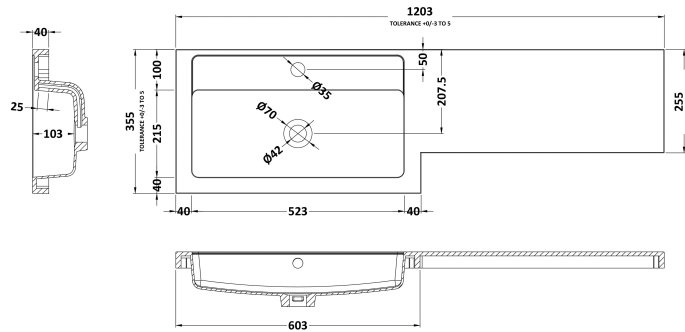

Packaging Dimensions

Height (mm):	375
Width (mm):	620
Depth (mm):	900
Gross Weight (kg):	21

Packaging Data

Box Colour:	Brown Cardboard Box
Box Qty:	1
Label Size:	100 x 50
Label Colour:	Not Applicable
Label Qty:	0

Sales Code: OFF181

Description: 300 Base Unit (255mm Deep)

Product Dimensions

Height (mm):	864
Width (mm):	300
Depth (mm):	255
Nett Weight (kg):	11

Packaging Dimensions

Height (mm):	290
Width (mm):	325
Depth (mm):	875
Gross Weight (kg):	11.5

Packaging Data

Box Colour:	Brown Cardboard Box
Box Qty:	1
Label Size:	100 x 50
Label Colour:	Not Applicable
Label Qty:	0

Outer Box Dimensions (If Applicable)

Height (mm):	
Width (mm):	
Depth (mm):	
Gross Weight (kg):	
Barcode:	5055275816981

Sales Code: PMB414L

Description: 1200 L Shaped Polymarble Basin Lh

Product Dimensions

Height (mm):	135
Width (mm):	1203
Depth (mm):	355
Nett Weight (kg):	17

Packaging Dimensions

Height (mm):	190
Width (mm):	420
Depth (mm):	1260
Gross Weight (kg):	17