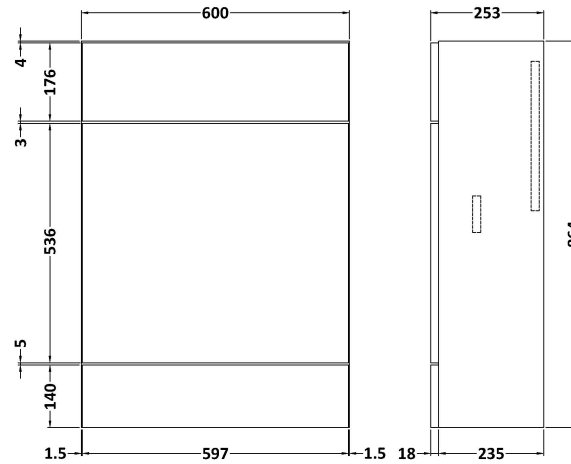

Packaging Dimensions

Height (mm):	375
Width (mm):	620
Depth (mm):	900
Gross Weight (kg):	21

Packaging Data

Box Colour:	Brown Cardboard Box
Box Qty:	1
Label Size:	100 x 50
Label Colour:	Not Applicable
Label Qty:	0

Sales Code: OFF147

Description: 600 Wc Unit (255mm Deep)

Product Dimensions

Height (mm):	864
Width (mm):	600
Depth (mm):	255
Nett Weight (kg):	14

Packaging Dimensions

Height (mm):	290
Width (mm):	625
Depth (mm):	875
Gross Weight (kg):	14.5

Packaging Data

Box Colour:	Brown Cardboard Box
Box Qty:	1
Label Size:	100 x 50
Label Colour:	Not Applicable
Label Qty:	0

Outer Box Dimensions (If Applicable)

Height (mm):	
Width (mm):	
Depth (mm):	
Gross Weight (kg):	
Barcode:	5055275816837

Sales Code: PMB414R

Description: 1200 L Shaped Polymarble Basin Rh

Product Dimensions

Height (mm):	135
Width (mm):	1203
Depth (mm):	355
Nett Weight (kg):	17

Packaging Dimensions

Height (mm):	190
Width (mm):	420
Depth (mm):	1260
Gross Weight (kg):	17