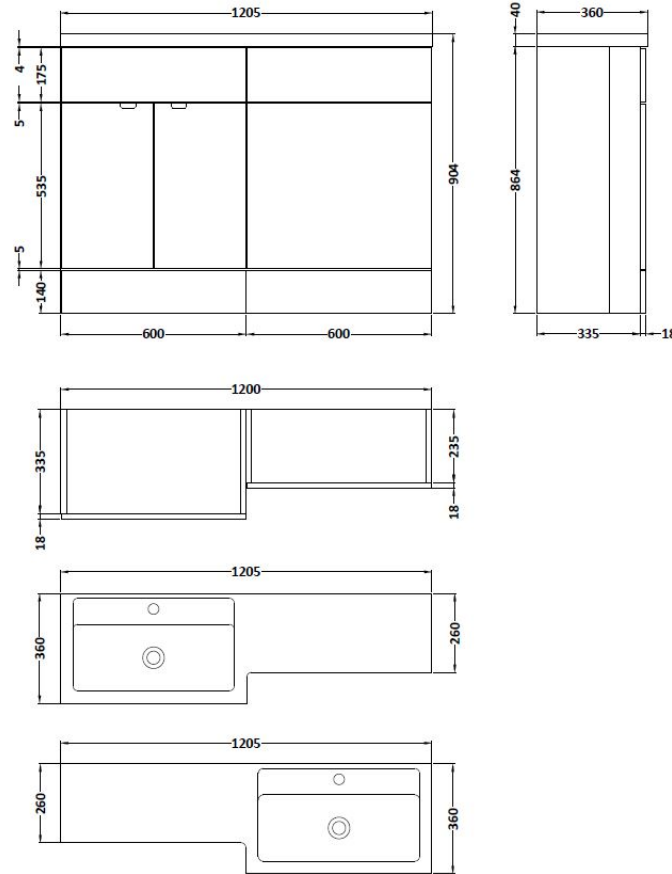

Sales Code: CBI110

Description: 1200mm Combination - Fd Option 1 - Rh

Packaging Details

Barcode: 5055275887127

Sales Code: OFF108

Description: 600 Vanity Unit (355mm Deep)

Product Dimensions

Height (mm):	864
Width (mm):	600
Depth (mm):	355
Nett Weight (kg):	20.5

Packaging Dimensions

Height (mm):	375
Width (mm):	620
Depth (mm):	900
Gross Weight (kg):	21

Packaging Data

Box Colour:	Brown Cardboard Box
Box Qty:	1
Label Size:	100 x 50
Label Colour:	Not Applicable
Label Qty:	0

Sales Code: OFF147

Description: 600 Wc Unit (255mm Deep)

Product Dimensions

Height (mm):	864
Width (mm):	600
Depth (mm):	255
Nett Weight (kg):	14

Packaging Dimensions

Height (mm):	290
Width (mm):	625
Depth (mm):	875
Gross Weight (kg):	14.5

Sales Code: PMB414R

Description: 1200 L Shaped Polymarble Basin Rh

Product Dimensions

Height (mm):	135
Width (mm):	1203
Depth (mm):	355
Nett Weight (kg):	17

Packaging Dimensions

Height (mm):	190
Width (mm):	420
Depth (mm):	1260
Gross Weight (kg):	17