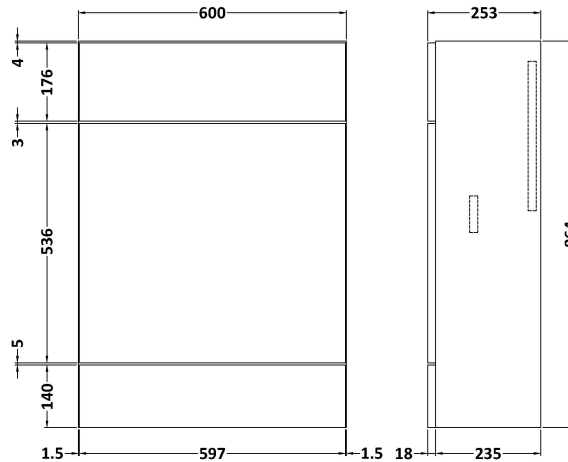

Sales Code: CBI109

Description: 1200mm Combination - Fd Option 1 - Lh

Packaging Details

Barcode: 5055275887110

Sales Code: OFF108

Description: 600 Vanity Unit (355mm Deep)

Product Dimensions

Height (mm):	864
Width (mm):	600
Depth (mm):	355
Nett Weight (kg):	20.5

Packaging Dimensions

Height (mm):	375
Width (mm):	620
Depth (mm):	900
Gross Weight (kg):	21

Packaging Data

Box Colour:	Brown Cardboard Box
Box Qty:	1
Label Size:	100 x 50
Label Colour:	Not Applicable
Label Qty:	0

Sales Code: OFF147

Description: 600 Wc Unit (255mm Deep)

Product Dimensions

Height (mm):	864
Width (mm):	600
Depth (mm):	255
Nett Weight (kg):	14

Packaging Dimensions

Height (mm):	290
Width (mm):	625
Depth (mm):	875
Gross Weight (kg):	14.5

Sales Code: PMB414L

Description: 1200 L Shaped Polymarble Basin Lh

Product Dimensions

Height (mm):	135
Width (mm):	1203
Depth (mm):	355
Nett Weight (kg):	17

Packaging Dimensions

Height (mm):	190
Width (mm):	420
Depth (mm):	1260
Gross Weight (kg):	17