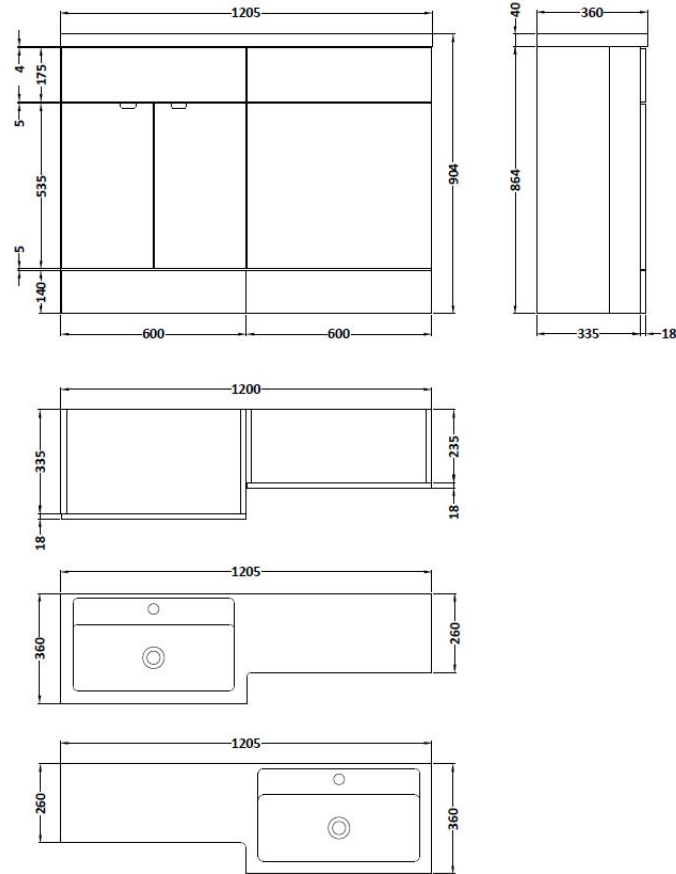

Sales Code: CBI109

Description: 1200mm Combination - Fd Option 1 - Lh

Packaging Details

Barcode: 5055275887110

Sales Code: OFF108

Description: 600 Vanity Unit (355mm Deep)

Product Dimensions

Height (mm):	864
Width (mm):	600
Depth (mm):	355
Nett Weight (kg):	20.5

Packaging Dimensions

Height (mm):	375
Width (mm):	620
Depth (mm):	900
Gross Weight (kg):	21

Packaging Data

Box Colour:	Brown Cardboard Box
Box Qty:	1
Label Size:	100 x 50
Label Colour:	Not Applicable
Label Qty:	0

Sales Code: OFF147

Description: 600 Wc Unit (255mm Deep)

Product Dimensions

Height (mm):	864
Width (mm):	600
Depth (mm):	255
Nett Weight (kg):	14

Packaging Dimensions

Height (mm):	290
Width (mm):	625
Depth (mm):	875
Gross Weight (kg):	14.5

Sales Code: PMB414L

Description: 1200 L Shaped Polymarble Basin Lh

Product Dimensions

Height (mm):	135
Width (mm):	1203
Depth (mm):	355
Nett Weight (kg):	17

Packaging Dimensions

Height (mm):	190
Width (mm):	420
Depth (mm):	1260
Gross Weight (kg):	17