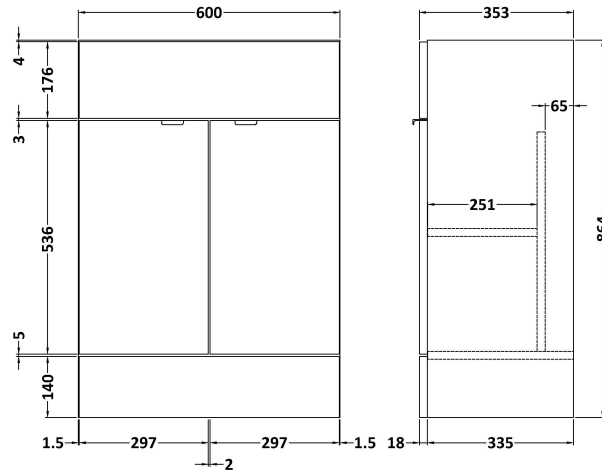

Sales Code: CBI109

Description: 1200mm Combination - Fd Option 1 - Lh

Packaging Details

Barcode: 5055275887110

Sales Code: OFF108

Description: 600 Vanity Unit (355mm Deep)

Product Dimensions

Height (mm):	864
Width (mm):	600
Depth (mm):	355
Nett Weight (kg):	20.5

Packaging Dimensions

Height (mm):	375
Width (mm):	620
Depth (mm):	900
Gross Weight (kg):	21

Packaging Data

Box Colour:	Brown Cardboard Box
Box Qty:	1
Label Size:	100 x 50
Label Colour:	Not Applicable
Label Qty:	0

Sales Code: OFF147

Description: 600 Wc Unit (255mm Deep)

Product Dimensions

Height (mm):	864
Width (mm):	600
Depth (mm):	255
Nett Weight (kg):	14

Packaging Dimensions

Height (mm):	290
Width (mm):	625
Depth (mm):	875
Gross Weight (kg):	14.5

Sales Code: PMB414L

Description: 1200 L Shaped Polymarble Basin Lh

Product Dimensions

Height (mm):	135
Width (mm):	1203
Depth (mm):	355
Nett Weight (kg):	17

Packaging Dimensions

Height (mm):	190
Width (mm):	420
Depth (mm):	1260
Gross Weight (kg):	17