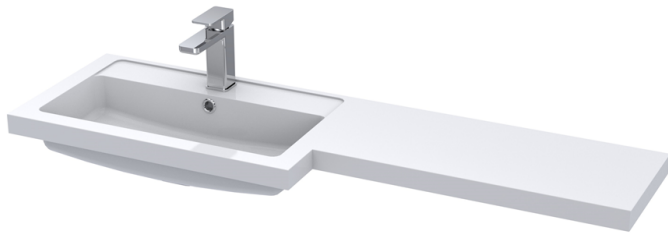

Sales Code: CBI109

Description: 1200mm Combination - Fd Option 1 - Lh

Packaging Details

Barcode: 5055275887110

Sales Code: OFF108

Description: 600 Vanity Unit (355mm Deep)

Product Dimensions

Height (mm):	864
Width (mm):	600
Depth (mm):	355
Nett Weight (kg):	20.5

Sales Code: OFF147

Description: 600 Wc Unit (255mm Deep)

Product Dimensions

Height (mm):	864
Width (mm):	600
Depth (mm):	255
Nett Weight (kg):	14

Packaging Dimensions

Height (mm):	290
Width (mm):	625
Depth (mm):	875
Gross Weight (kg):	14.5

Product Details

Country of Origin:	United Kingdom
Fitting Instruction:	Yes
Certification:	FSC: Yes CE: N/A
Colour:	Gloss White
Construction Method:	Cam & Wood Dowel
Construction Type:	Rigid
Cabinet Finish:	MFC Painted Gloss
Fascia Finish:	Mdf Painted Gloss
Cabinet Thickness (mm):	16
Fascia Thickness (mm):	18
Drawer Included:	No
Drawer Type:	Not Applicable
No of Shelves:	0
Hinge Type:	Not Applicable
Hinge Included:	No
Adjustable Legs:	No
Fixings Included:	Yes
Handle Style:	Not Applicable
Handle Included:	No
Waste Shroud:	No
Handle Type:	Not Applicable

Sales Code: PMB414L

Description: 1200 L Shaped Polymarble Basin Lh

Product Dimensions

Height (mm):	135
Width (mm):	1203
Depth (mm):	355
Nett Weight (kg):	17

Packaging Dimensions

Height (mm):	190
Width (mm):	420
Depth (mm):	1260
Gross Weight (kg):	17