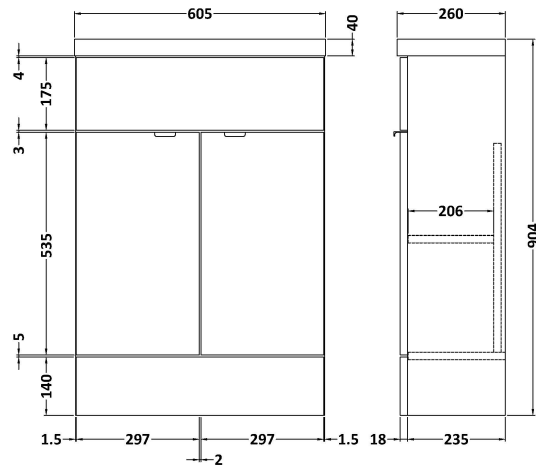

Sales Code: CBI106

Description: 600mm Compact Vanity Unit & Basin

Packaging Details

Barcode: 5055275887080