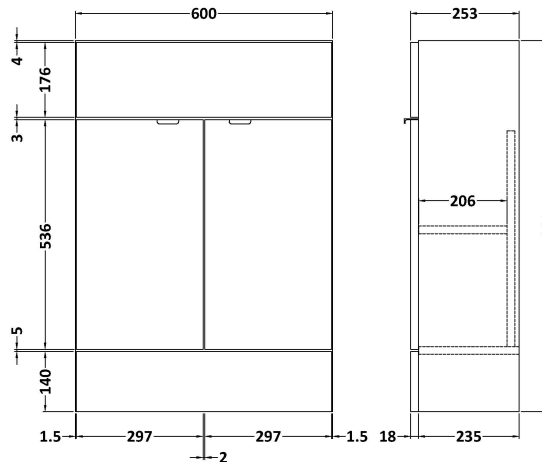

### Product Dimensions

Height (mm):	864
Width (mm):	600
Depth (mm):	255
Nett Weight (kg):	17

### Packaging Dimensions

Height (mm):	290
Width (mm):	625
Depth (mm):	875
Gross Weight (kg):	17.5

### Outer Box Dimensions (If Applicable)

Height (mm):	
Width (mm):	
Depth (mm):	
Gross Weight (kg):	
Barcode:	5055275817223

Sales Code: PMB303

Description: 600 Side Tape Basin 1Th (602.5X255x40)

**Product Dimensions**

Height (mm):	255
Width (mm):	603
Depth (mm):	135
Nett Weight (kg):	9

**Packaging Dimensions**

Height (mm):	305
Width (mm):	205
Depth (mm):	655
Gross Weight (kg):	9