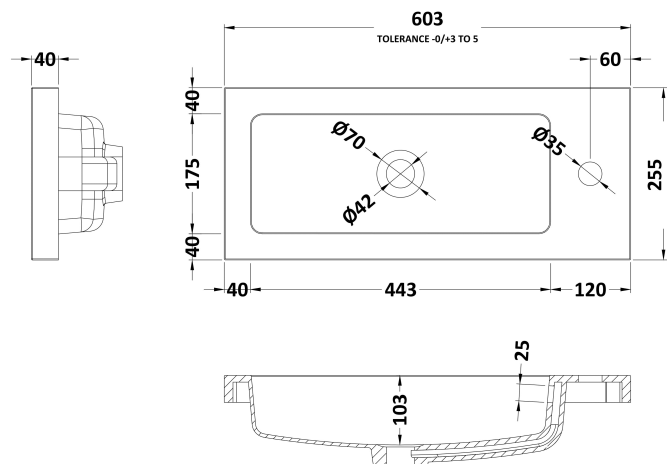

### Product Dimensions

Height (mm):	864
Width (mm):	600
Depth (mm):	255
Nett Weight (kg):	17

### Packaging Dimensions

Height (mm):	290
Width (mm):	625
Depth (mm):	875
Gross Weight (kg):	17.5

### Outer Box Dimensions (If Applicable)

Height (mm):	
Width (mm):	
Depth (mm):	
Gross Weight (kg):	
Barcode:	5055275817223

Sales Code: PMB303

Description: 600 Side Tape Basin 1Th (602.5X255x40)

**Product Dimensions**

Height (mm):	255
Width (mm):	603
Depth (mm):	135
Nett Weight (kg):	9

**Packaging Dimensions**

Height (mm):	305
Width (mm):	205
Depth (mm):	655
Gross Weight (kg):	9