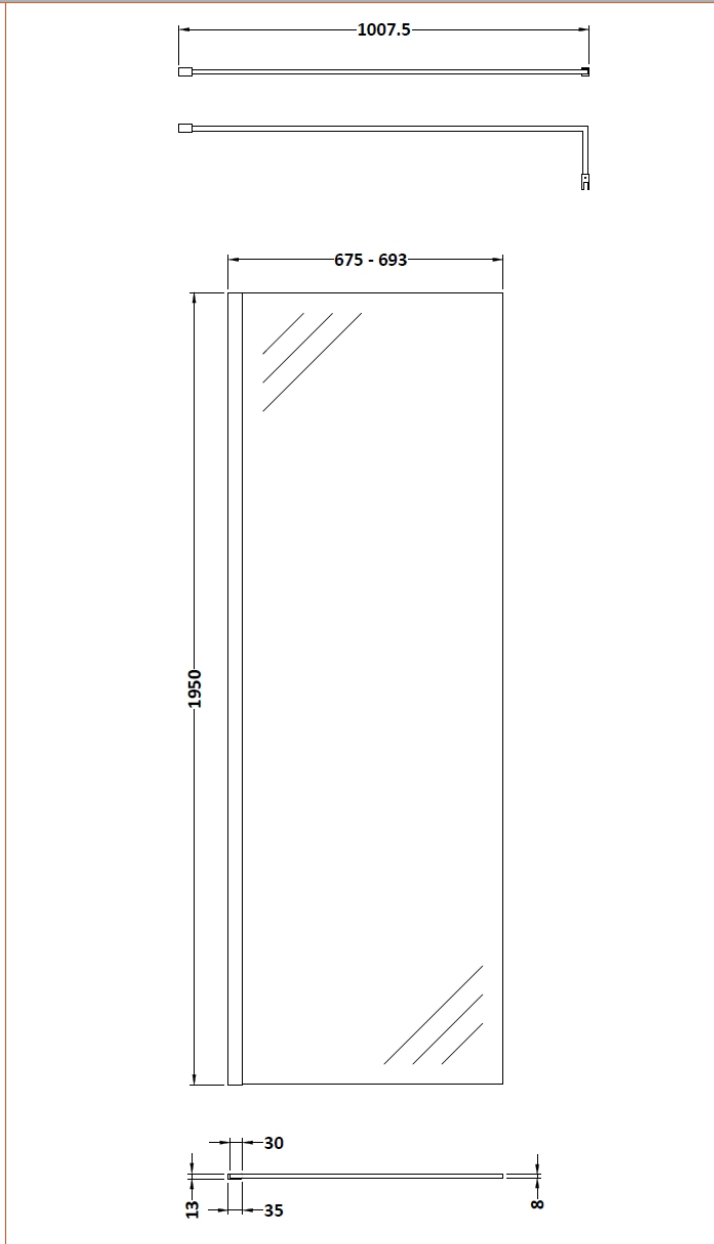

Sales Code: BGPCP070

Description: 700 Wetroom Screen With Ceiling Poles

Packaging Details

Barcode: 5056211852032

Sales Code: WRSB700

Description: Wetroom Screen 700 X1950mm

Product Dimensions

Height (mm):	1950
Width (mm):	700
Depth (mm):	14
Nett Weight (kg):	29.44

Packaging Dimensions

Height (mm):	65
Width (mm):	730
Length (mm):	2010
Gross Weight (kg):	29.44

Packaging Data

Box Colour:	Brown Cardboard Box - Printed
Box Qty:	1
Label Size:	100 x 50
Label Colour:	Not Applicable
Label Qty:	0

Outer Box Dimensions (If Applicable)

Height (mm):	
Width (mm):	
Depth (mm):	
Length (mm):	
Gross Weight (kg):	
Barcode:	5055369007424

Product Details

Country of Origin:	China
Fitting Instruction:	Yes
CE Approval:	Yes
Profile Material:	Aluminium
Profile Finish:	Polished Chrome
Adjustments (mm):	675mm-693mm
Entry Width (mm):	N/A
Swing In Dim (mm):	N/A
Swing Out Dim (mm):	N/A
Radius (mm):	Not Applicable
Glass Thickness (mm):	8
Easy Fit:	No
Easy Clean:	No
Handle Style:	Not Applicable
Handle Material:	Not Applicable
Enclosure Design:	Frameless
Wheel Type:	Not Applicable
Support Bar Included:	Support Bar Included
Extras:	None

Sales Code: WRSF006

Description: 2/1M Wetroom Screen Ceiling Post Black

Product Dimensions

Height (mm):	3000
Width (mm):	34
Depth (mm):	34
Nett Weight (kg):	3

Packaging Dimensions

Height (mm):	2030
Width (mm):	100
Length (mm):	70
Gross Weight (kg):	3