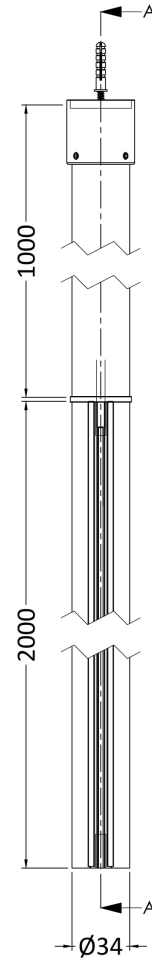

Sales Code: BGPCP070

Description: 700 Wetroom Screen With Ceiling Poles

Packaging Details

Barcode: 5056211852032

Sales Code: WRSB700

Description: Wetroom Screen 700 X1950mm

Product Dimensions

Height (mm):	1950
Width (mm):	700
Depth (mm):	14
Nett Weight (kg):	29.44

Packaging Dimensions

Height (mm):	65
Width (mm):	730
Length (mm):	2010
Gross Weight (kg):	29.44

Packaging Data

Box Colour:	Brown Cardboard Box - Printed
Box Qty:	1
Label Size:	100 x 50
Label Colour:	Not Applicable
Label Qty:	0

Outer Box Dimensions (If Applicable)

Height (mm):	
Width (mm):	
Depth (mm):	
Length (mm):	
Gross Weight (kg):	
Barcode:	5055369007424

Product Details

Country of Origin:	China
Fitting Instruction:	Yes
CE Approval:	Yes
Profile Material:	Aluminium
Profile Finish:	Polished Chrome
Adjustments (mm):	675mm-693mm
Entry Width (mm):	N/A
Swing In Dim (mm):	N/A
Swing Out Dim (mm):	N/A
Radius (mm):	Not Applicable
Glass Thickness (mm):	8
Easy Fit:	No
Easy Clean:	No
Handle Style:	Not Applicable
Handle Material:	Not Applicable
Enclosure Design:	Frameless
Wheel Type:	Not Applicable
Support Bar Included:	Support Bar Included
Extras:	None

Sales Code: WRSF006

Description: 2/1M Wetroom Screen Ceiling Post Black

Product Dimensions

Height (mm):	3000
Width (mm):	34
Depth (mm):	34
Nett Weight (kg):	3

Packaging Dimensions

Height (mm):	2030
Width (mm):	100
Length (mm):	70
Gross Weight (kg):	3