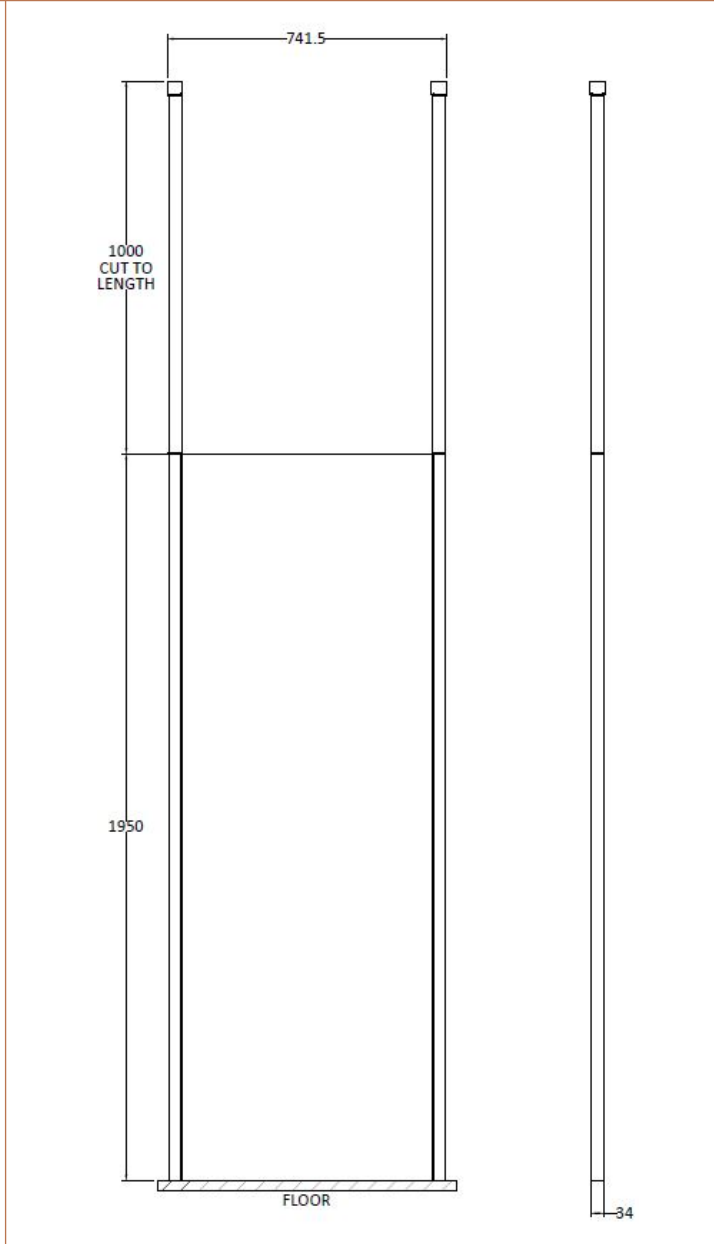

Sales Code: BGPCP070

Description: 700 Wetroom Screen With Ceiling Poles

Packaging Details

Barcode: 5056211852032

Sales Code: WRSB700

Description: Wetroom Screen 700 X1950mm

Product Dimensions

Height (mm):	1950
Width (mm):	700
Depth (mm):	14
Nett Weight (kg):	29.44

Packaging Dimensions

Height (mm):	65
Width (mm):	730
Length (mm):	2010
Gross Weight (kg):	29.44

Packaging Data

Box Colour:	Brown Cardboard Box - Printed
Box Qty:	1
Label Size:	100 x 50
Label Colour:	Not Applicable
Label Qty:	0

Outer Box Dimensions (If Applicable)

Height (mm):	
Width (mm):	
Depth (mm):	
Length (mm):	
Gross Weight (kg):	
Barcode:	5055369007424

Product Details

Country of Origin:	China
Fitting Instruction:	Yes
CE Approval:	Yes
Profile Material:	Aluminium
Profile Finish:	Polished Chrome
Adjustments (mm):	675mm-693mm
Entry Width (mm):	N/A
Swing In Dim (mm):	N/A
Swing Out Dim (mm):	N/A
Radius (mm):	Not Applicable
Glass Thickness (mm):	8
Easy Fit:	No
Easy Clean:	No
Handle Style:	Not Applicable
Handle Material:	Not Applicable
Enclosure Design:	Frameless
Wheel Type:	Not Applicable
Support Bar Included:	Support Bar Included
Extras:	None

Sales Code: WRSF006

Description: 2/1M Wetroom Screen Ceiling Post Black

Product Dimensions

Height (mm):	3000
Width (mm):	34
Depth (mm):	34
Nett Weight (kg):	3

Packaging Dimensions

Height (mm):	2030
Width (mm):	100
Length (mm):	70
Gross Weight (kg):	3