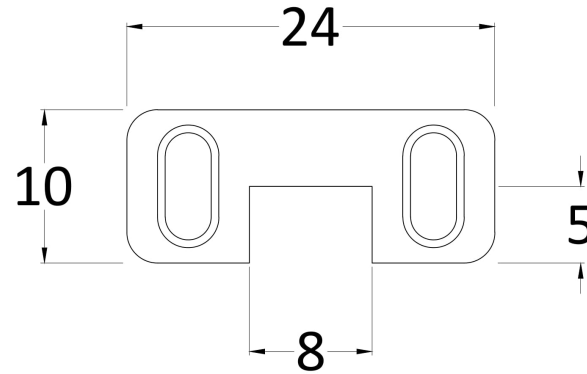

Sales Code: WRSF007

Description: Wetroom Screen Horseshoe Support Foot

Product Dimensions

Height (mm):	45
Width (mm):	45
Depth (mm):	25
Nett Weight (kg):	0.16

Packaging Dimensions

Height (mm):	45
Width (mm):	30
Length (mm):	44
Gross Weight (kg):	0.16

Packaging Data

Box Colour:	White Cardboard Box
Box Qty:	1
Label Size:	100 x 50
Label Colour:	White Label
Label Qty:	1

Outer Box Dimensions (If Applicable)

Height (mm):	360
Width (mm):	270
Depth (mm):	
Length (mm):	
Gross Weight (kg):	
Barcode:	5056211850625

Product Details

Country of Origin:	China
Fitting Instruction:	Yes
CE Approval:	N/A
Profile Material:	Brass
Profile Finish:	Matt Black
Adjustments (mm):	N/A
Entry Width (mm):	N/A
Swing In Dim (mm):	N/A
Swing Out Dim (mm):	N/A
Radius (mm):	Not Applicable
Glass Thickness (mm):	
Easy Fit:	Not Applicable
Easy Clean:	Not Applicable
Handle Style:	Not Applicable
Handle Material:	Not Applicable
Enclosure Design:	Not Applicable
Wheel Type:	Not Applicable
Support Bar Included:	Support Bar Not Included
Extras:	None