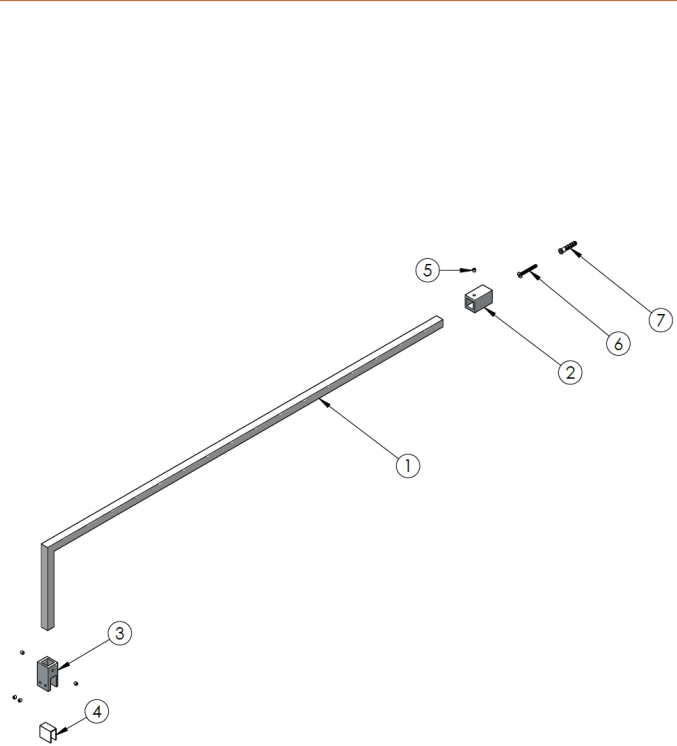

Sales Code: BFAF070

Description: 700 Frame Screen With Arms And H Feet

Packaging Details

Barcode: 5056211852094

Sales Code: WRSF070

Description: Framed Wetroom Screen 700X1950x8mm

**Product Dimensions**

Height (mm):	1950
Width (mm):	700
Depth (mm):	14
Nett Weight (kg):	31.1

**Outer Box Dimensions (If Applicable)**

Height (mm):	
Width (mm):	
Depth (mm):	
Length (mm):	
Gross Weight (kg):	
Barcode:	5056211806882

**Product Details**

Country of Origin:	China
Fitting Instruction:	Yes
CE Approval:	Yes
Profile Material:	Aluminium
Profile Finish:	Matt Black
Adjustments (mm):	675mm - 693mm
Entry Width (mm):	N/A
Swing In Dim (mm):	N/A
Swing Out Dim (mm):	N/A
Radius (mm):	Not Applicable
Glass Thickness (mm):	8
Easy Fit:	No
Easy Clean:	No
Handle Style:	Not Applicable
Handle Material:	Not Applicable
Enclosure Design:	Frameless
Wheel Type:	Not Applicable
Support Bar Included:	Support Bar Included
Extras:	None

Sales Code: FIX024

Description: Wetroom Screen Support Arm

FIX023				
1	TOP SUPPORT BAR		1	ACC119AA
2	TOP SUPPORT BAR WALL SOCKET		1	ACC118AA
3	TOP SUPPORT BAR GLASS SOCKET		1	ACC127AA
4	TOP SUPPORT BAR GLASS SADDLE		1	ACC128AA
5	M4 x 4 GRUB SCREW		5	SCR1019AA
6	3.9mm x 30 CSK SELF TAPPER SCREW		1	SCR1018AA
7	WALL PLUG		1	ACC003AA
8	SELF SEALED PLASTIC BAG		1	PAC050AA
9	WRSC PRINTED BOX		1	BOX1646AA
10	PRODUCT BARCODE LABEL		1	N/A

### Product Dimensions

Height (mm):	15
Width (mm):	150
Depth (mm):	1000
Nett Weight (kg):	0.67