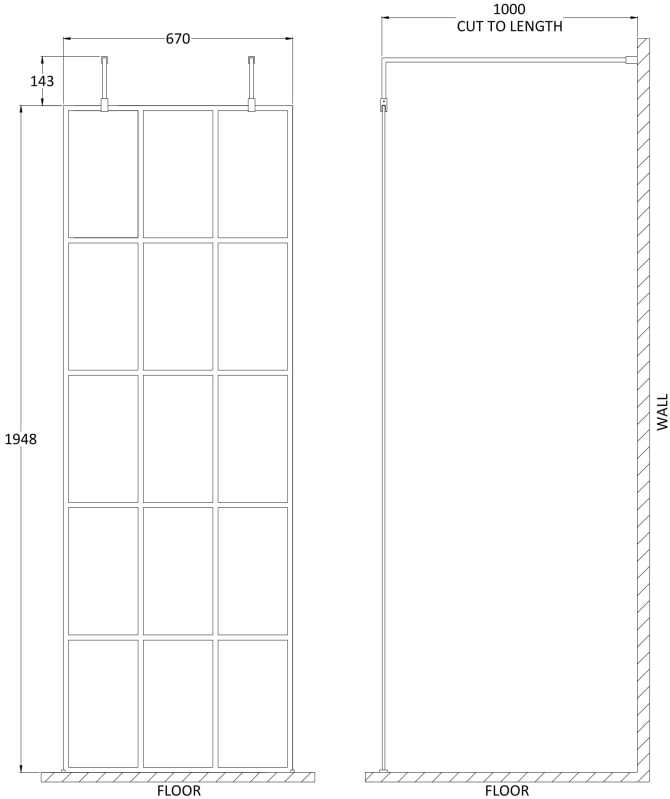

Sales Code: BFAF070

Description: 700 Frame Screen With Arms And H Feet

Packaging Details

Barcode: 5056211852094

Sales Code: WRSF070

Description: Framed Wetroom Screen 700X1950x8mm

**Product Dimensions**

Height (mm):	1950
Width (mm):	700
Depth (mm):	14
Nett Weight (kg):	31.1

**Packaging Dimensions**

Height (mm):	60
Width (mm):	750
Length (mm):	2070
Gross Weight (kg):	31.1

**Packaging Data**

Box Colour:	Brown Cardboard Box - Printed
Box Qty:	1
Label Size:	x
Label Colour:	Not Applicable
Label Qty:	0

### Product Dimensions

Height (mm):	15
Width (mm):	150
Depth (mm):	1000
Nett Weight (kg):	0.67

### Packaging Dimensions

Height (mm):	35
Width (mm):	160
Length (mm):	1020
Gross Weight (kg):	0.7