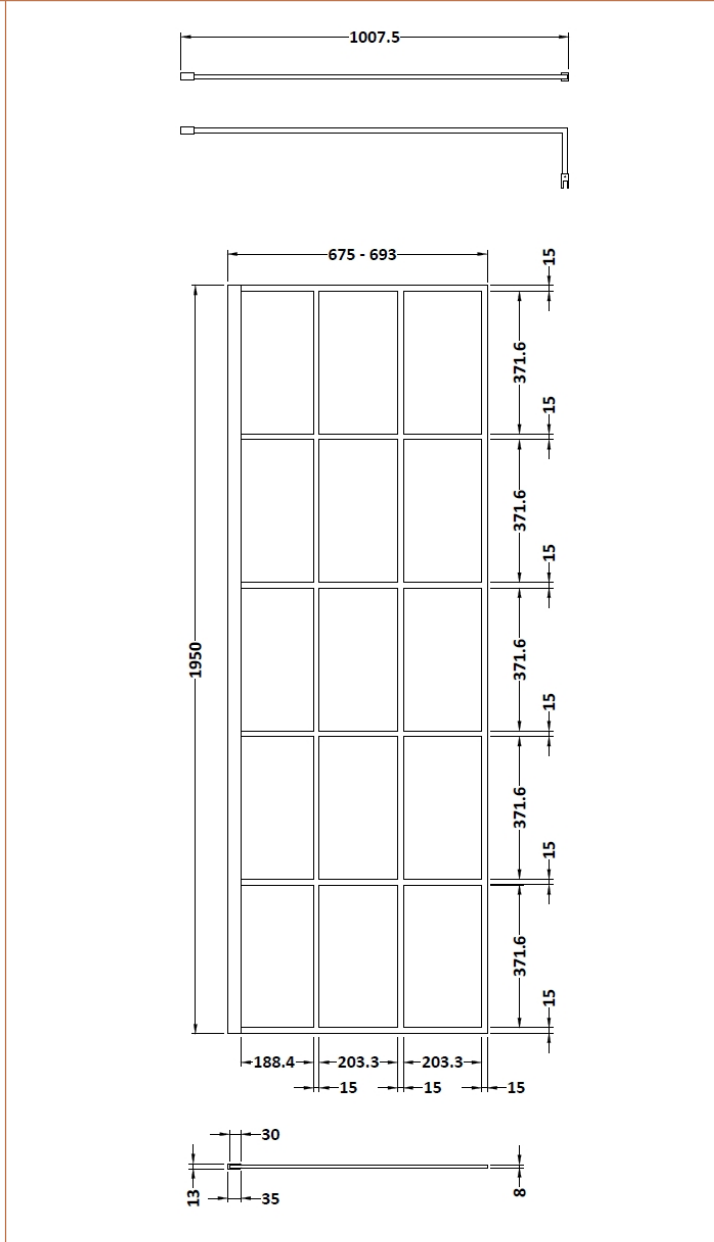

Sales Code: BFAF070

Description: 700 Frame Screen With Arms And H Feet

Packaging Details

Barcode: 5056211852094

Sales Code: WRSF070

Description: Framed Wetroom Screen 700X1950x8mm

**Product Dimensions**

Height (mm):	1950
Width (mm):	700
Depth (mm):	14
Nett Weight (kg):	31.1

**Packaging Dimensions**

Height (mm):	60
Width (mm):	750
Length (mm):	2070
Gross Weight (kg):	31.1

**Packaging Data**

Box Colour:	Brown Cardboard Box - Printed
Box Qty:	1
Label Size:	x
Label Colour:	Not Applicable
Label Qty:	0

### Product Dimensions

Height (mm):	15
Width (mm):	150
Depth (mm):	1000
Nett Weight (kg):	0.67

### Packaging Dimensions

Height (mm):	35
Width (mm):	160
Length (mm):	1020
Gross Weight (kg):	0.7