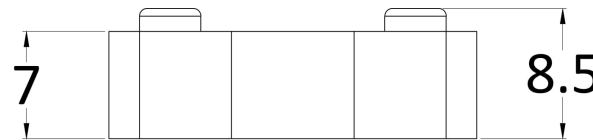

Sales Code: WRSF007

Description: Wetroom Screen Horseshoe Support Foot

Product Dimensions

Height (mm):	45
Width (mm):	45
Depth (mm):	25
Nett Weight (kg):	0.16

Packaging Dimensions

Height (mm):	45
Width (mm):	30
Length (mm):	44
Gross Weight (kg):	0.16

Packaging Data

Box Colour:	White Cardboard Box
Box Qty:	1
Label Size:	100 x 50
Label Colour:	White Label
Label Qty:	1

Outer Box Dimensions (If Applicable)

Height (mm):	360
Width (mm):	270
Depth (mm):	
Length (mm):	
Gross Weight (kg):	
Barcode:	5056211850625

Product Details

Country of Origin:	China
Fitting Instruction:	Yes
CE Approval:	N/A
Profile Material:	Brass
Profile Finish:	Matt Black
Adjustments (mm):	N/A
Entry Width (mm):	N/A
Swing In Dim (mm):	N/A
Swing Out Dim (mm):	N/A
Radius (mm):	Not Applicable
Glass Thickness (mm):	
Easy Fit:	Not Applicable
Easy Clean:	Not Applicable
Handle Style:	Not Applicable
Handle Material:	Not Applicable
Enclosure Design:	Not Applicable
Wheel Type:	Not Applicable
Support Bar Included:	Support Bar Not Included
Extras:	None