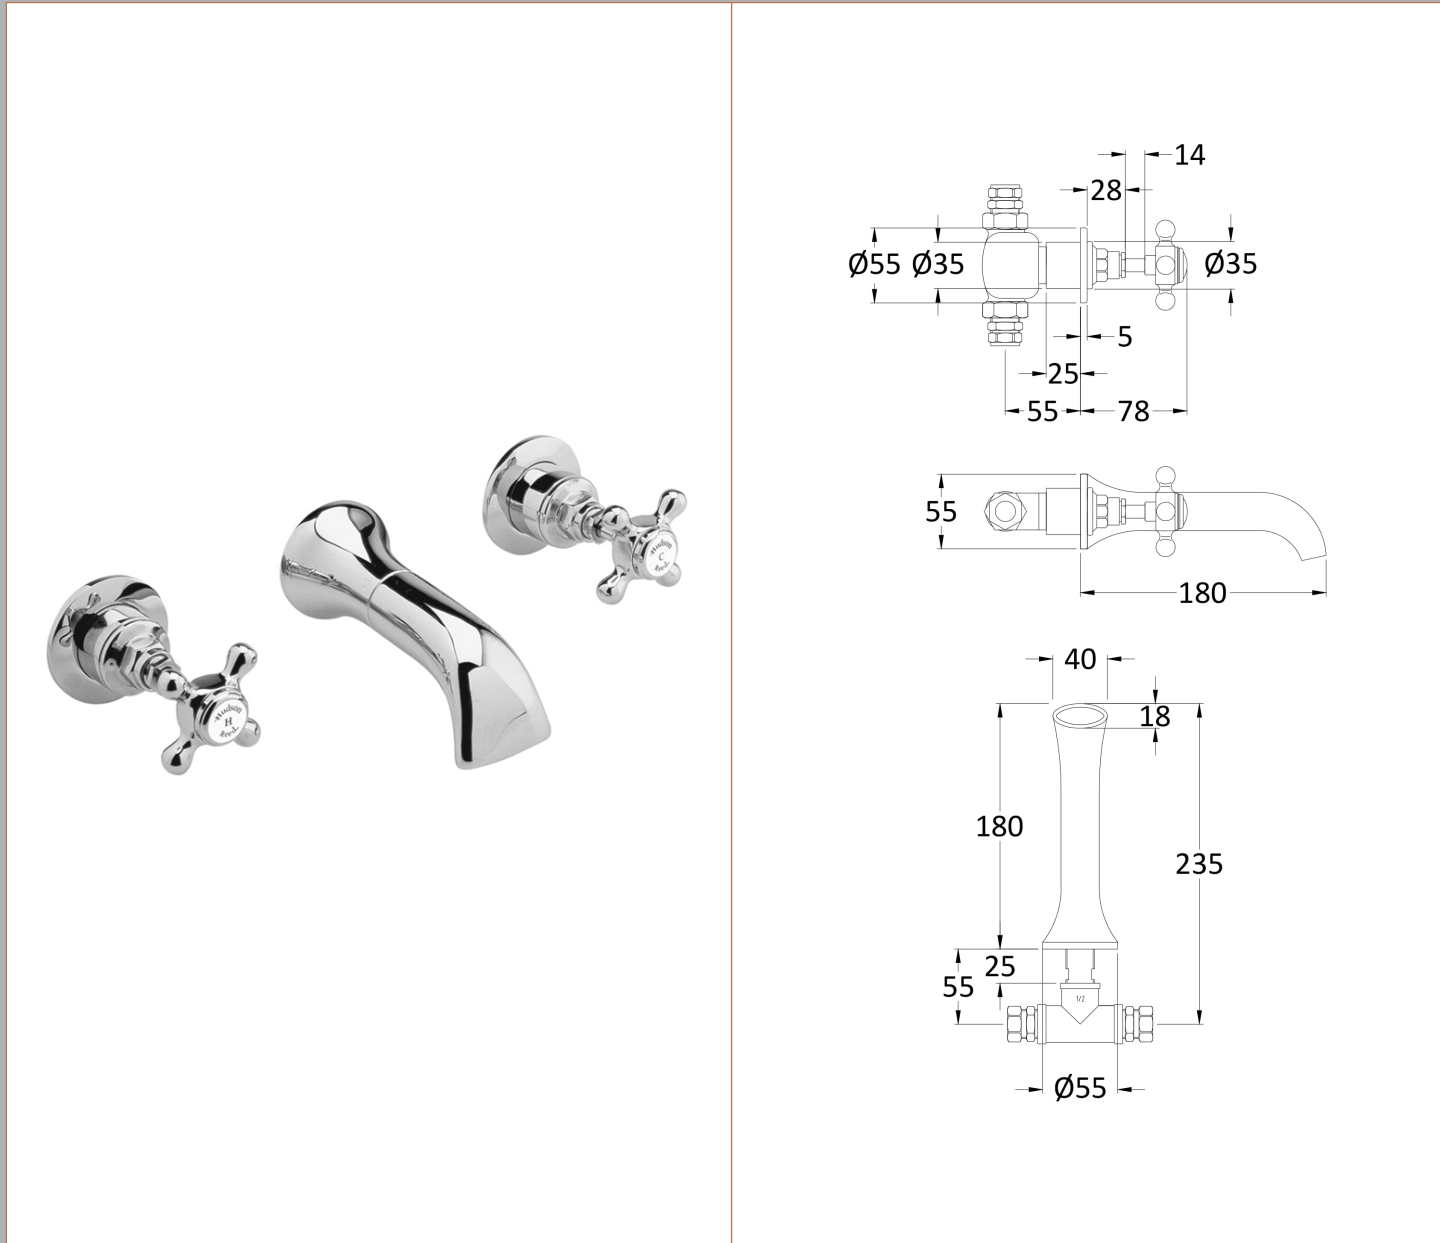

Sales Code: BC317HX

Description: Wall Mount 3Th Basin Tap Hex Crosshead

Product Dimensions

Height (mm):	55
Width (mm):	
Depth (mm):	180
Length (mm):	
Nett Weight (kg):	2

Packaging Dimensions

Height (mm):	65
Width (mm):	350
Depth (mm):	213
Gross Weight (kg):	2

Packaging Data

Box Colour:	White Cardboard Box
Box Qty:	1
Label Size:	100 x 50
Label Colour:	White Label
Label Qty:	1

Outer Box Dimensions (If Applicable)

Height (mm):	
Width (mm):	
Depth (mm):	
Length (mm):	
Gross Weight (kg):	
Barcode:	5056211853190

Product Details

Country of Origin:	China
Fitting Instruction:	Yes
Product Material:	Brass
Control Type:	Manual
Waste Included:	Waste Not Included
Waste Type:	Not Applicable
WRAS Approval: No	Approval No: N/A
Valve/Cartridge Type:	1/4 Turn Ceramic Disc
Colour/Finish:	Chrome
Mount Type:	Wall
Operating Pressure (bar):	0.1
Flow Rates: (Litres Per Min)	0.1 bar: 8 0.5 bar: 19.3 1 bar: 27.5 2 bar: 39.4 3 bar: 47.8
Pipe Size:	15 mm (1/2" Bsp)
Pipe Centres:	N/A