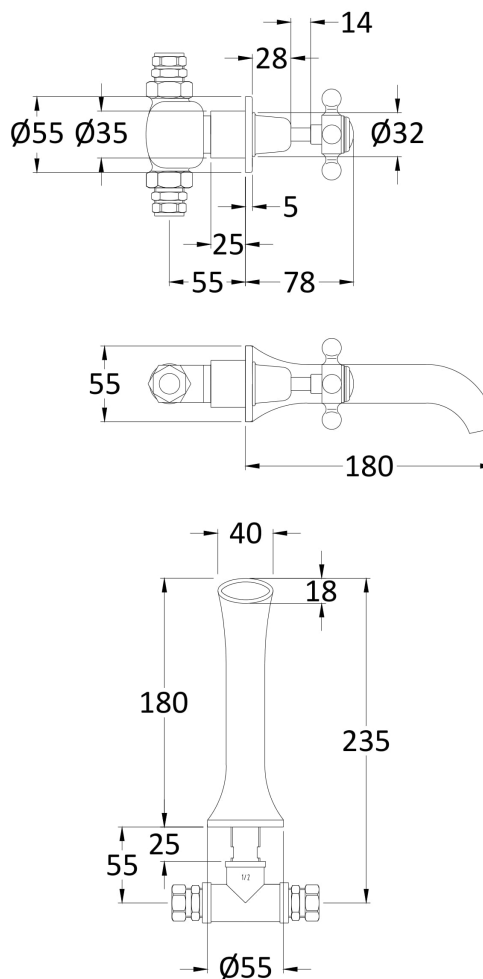

Sales Code: BC317DX

Description: Wall Mount 3Th Basin Tap Dome Crosshead

Product Dimensions

Height (mm):	55
Width (mm):	
Depth (mm):	180
Length (mm):	
Nett Weight (kg):	2

Packaging Dimensions

Height (mm):	65
Width (mm):	350
Depth (mm):	213
Gross Weight (kg):	2

Packaging Data

Box Colour:	White Cardboard Box
Box Qty:	1
Label Size:	100 x 50
Label Colour:	White Label
Label Qty:	1

Outer Box Dimensions (If Applicable)

Height (mm):	
Width (mm):	
Depth (mm):	
Length (mm):	
Gross Weight (kg):	
Barcode:	5056211853176

Product Details

Country of Origin:	China
Fitting Instruction:	Yes
Product Material:	Brass
Control Type:	Manual
Waste Included:	Waste Not Included
Waste Type:	Not Applicable
WRAS Approval: No	Approval No: N/A
Valve/Cartridge Type:	1/4 Turn Ceramic Disc
Colour/Finish:	Chrome
Mount Type:	Wall
Operating Pressure (bar):	0.1
Flow Rates: (Litres Per Min)	0.1 bar: 8 0.5 bar: 19.3 1 bar: 27.5 2 bar: 39.4 3 bar: 47.8
Pipe Size:	15 mm (1/2" Bsp)
Pipe Centres:	N/A