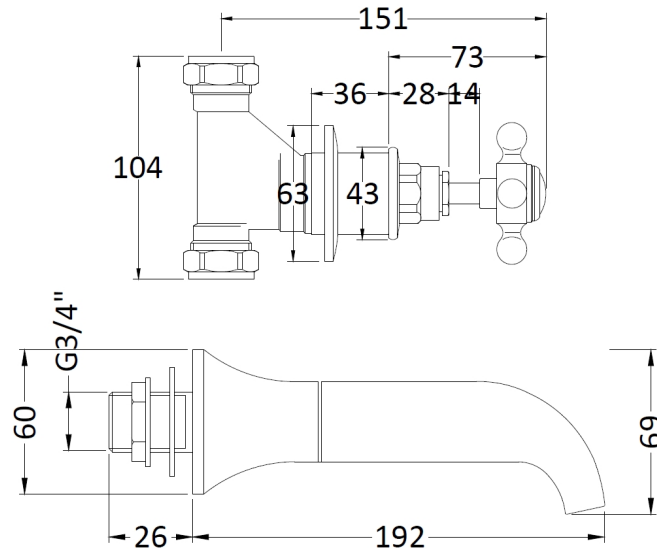

Sales Code: BC309HX

Description: Topaz W/H Bath Spout & Stop Taps

Product Dimensions

| | |
|-------------------|-----|
| Height (mm): | 69 |
| Width (mm): | |
| Depth (mm): | 218 |
| Length (mm): | |
| Nett Weight (kg): | 2.3 |

Packaging Dimensions

| | |
|--------------------|-----|
| Height (mm): | 85 |
| Width (mm): | 185 |
| Depth (mm): | 270 |
| Gross Weight (kg): | 2.5 |

Packaging Data

| | |
|---------------|---------------------|
| Box Colour: | White Cardboard Box |
| Box Qty: | 1 |
| Label Size: | 100 x 50 |
| Label Colour: | White Label |
| Label Qty: | 1 |

Outer Box Dimensions (If Applicable)

| | |
|--------------|-----|
| Height (mm): | 400 |
| Width (mm): | 280 |
| Depth (mm): | 560 |
| Length (mm): | |

| | |
|--------------------|---------------|
| Gross Weight (kg): | |
| Barcode: | 5055275830710 |

| | | | | | |
|------------------------------|------------------|-------------|-----------|-------------|-------------|
| Flow Rates: (Litres Per Min) | 0.1 bar: 9.6 | 0.5 bar: 20 | 1 bar: 28 | 2 bar: 39.5 | 3 bar: 46.8 |
| Pipe Size: | 22 mm (3/4" Bsp) | | | | |
| Pipe Centres: | N/A | | | | |