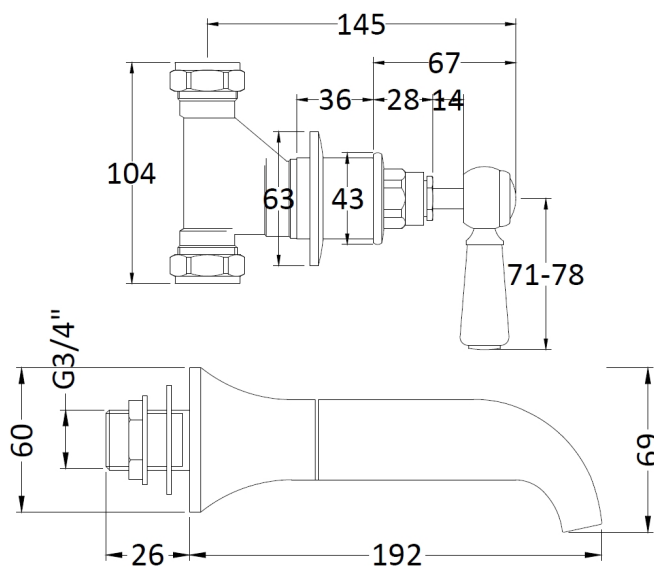

### Product Dimensions

Height (mm):	69
Width (mm):	
Depth (mm):	218
Length (mm):	
Nett Weight (kg):	2.3

### Packaging Dimensions

Height (mm):	85
Width (mm):	185
Depth (mm):	270
Gross Weight (kg):	2.5

### Outer Box Dimensions (If Applicable)

Height (mm):	640
Width (mm):	450
Depth (mm):	200
Length (mm):	
Gross Weight (kg):	
Barcode:	5055275871478

Flow Rates: (Litres Per Min)	0.1 bar: 9.6	0.5 bar: 20	1 bar: 28	2 bar: 39.5	3 bar: 46.8
Pipe Size:	22 mm (3/4" Bsp)				
Pipe Centres:	N/A				