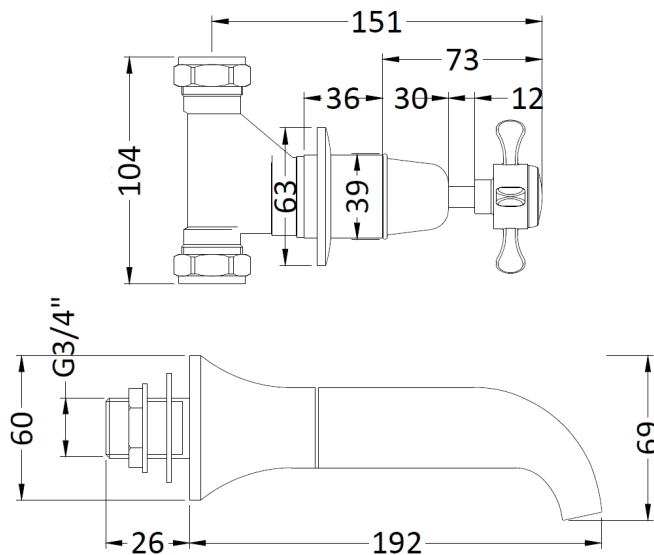

Sales Code: BC309DX

Description: Topaz W/H Bath Spout & Stop Taps

Product Dimensions

Height (mm):	69
Width (mm):	
Depth (mm):	218
Length (mm):	
Nett Weight (kg):	2.3

Packaging Dimensions

Height (mm):	85
Width (mm):	185
Depth (mm):	270
Gross Weight (kg):	2.5

Packaging Data

Box Colour:	White Cardboard Box
Box Qty:	1
Label Size:	100 x 50
Label Colour:	White Label
Label Qty:	1

Outer Box Dimensions (If Applicable)

Height (mm):	400
Width (mm):	280
Depth (mm):	560
Length (mm):	

Gross Weight (kg):	
Barcode:	5055275830772

Product Details

Country of Origin:	United Kingdom
Fitting Instruction:	Yes
Product Material:	Brass
Control Type:	Manual
Waste Included:	Waste Not Included
Waste Type:	Not Applicable
WRAS Approval: No	Approval No: N/A
Valve/Cartridge Type:	1/4 Turn Ceramic Disc
Colour/Finish:	Chrome
Mount Type:	Wall
Operating Pressure (bar):	0.1

Flow Rates: (Litres Per Min)	0.1 bar: 9.6	0.5 bar: 20	1 bar: 28	2 bar: 39.5	3 bar: 46.8
Pipe Size:	22 mm (3/4" Bsp)				
Pipe Centres:	N/A				