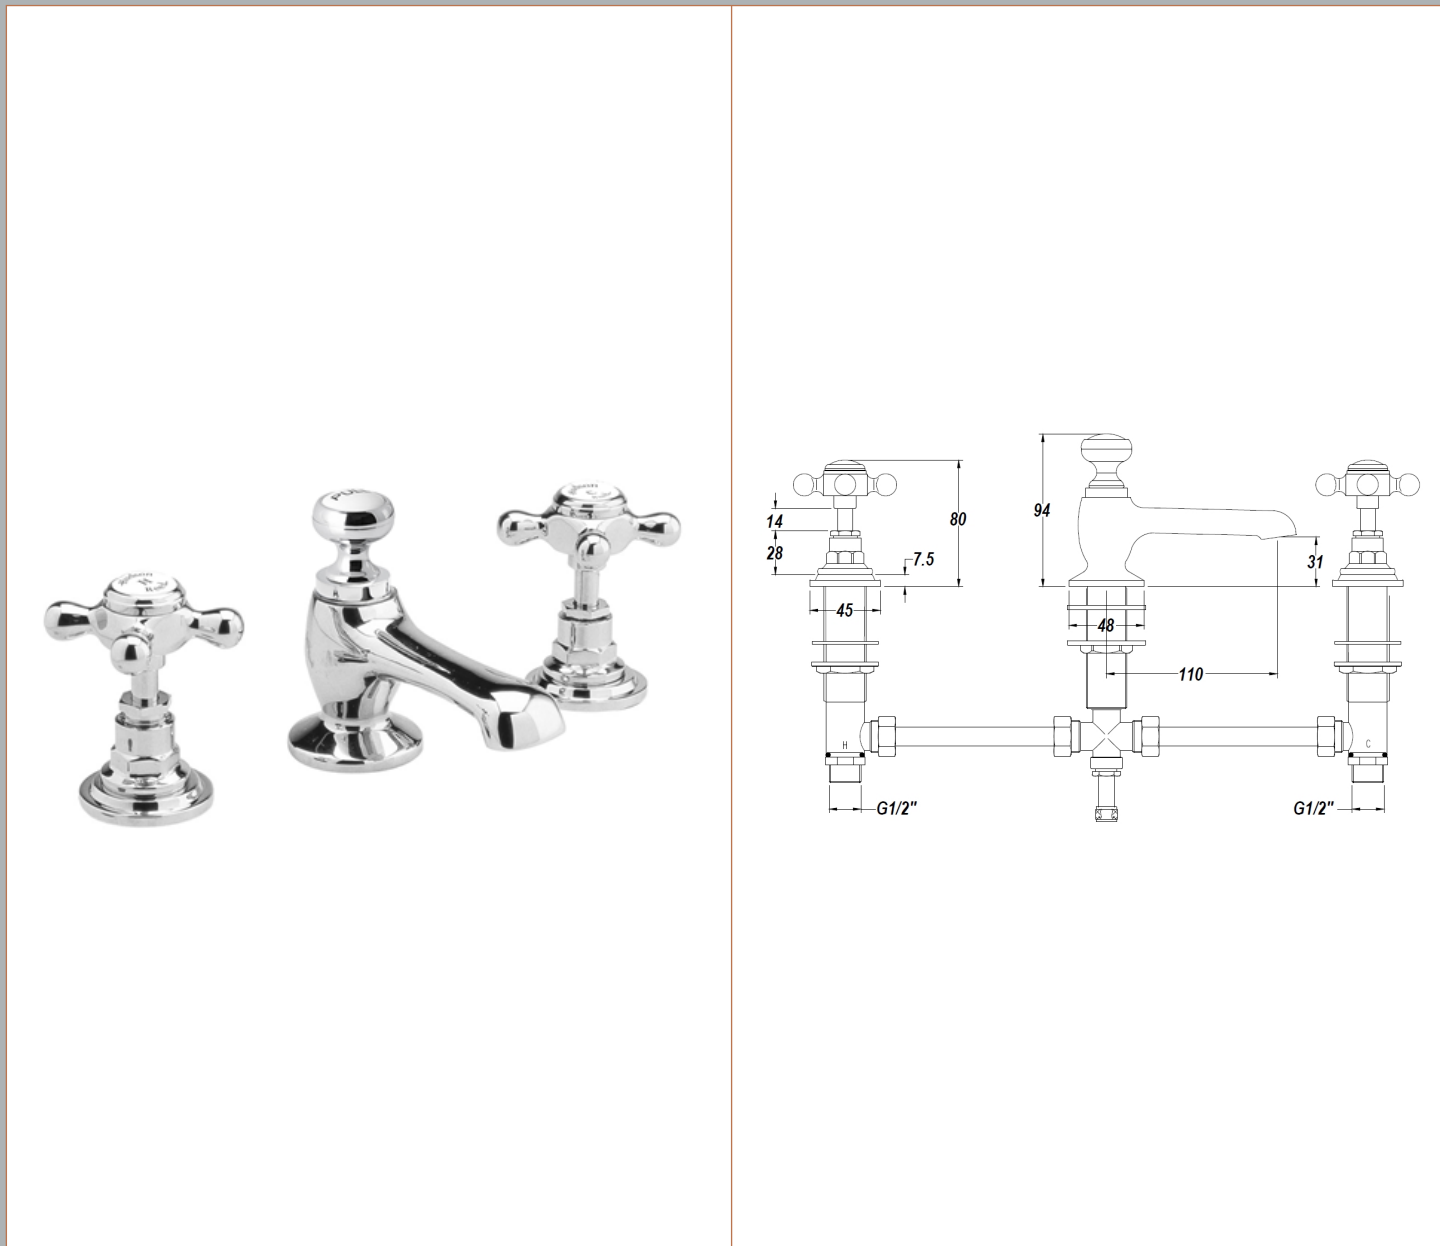

Sales Code: BC307HX

Description: Topaz 3 T/H Basin Mixer W/ Pop-Up Waste

### Product Dimensions

Height (mm):	94
Width (mm):	246
Depth (mm):	140
Length (mm):	
Nett Weight (kg):	2.8

### Outer Box Dimensions (If Applicable)

Height (mm):	370
Width (mm):	350
Depth (mm):	405
Length (mm):	
Gross Weight (kg):	25
Barcode:	5055275830703

### Product Details

Country of Origin:	United Kingdom
Fitting Instruction:	Yes
Product Material:	Brass
Control Type:	Manual
Waste Included:	Waste Included
Waste Type:	Pop-Up
WRAS Approval: No	Approval No: N/A
Valve/Cartridge Type:	1/4 Turn Ceramic Disc
Colour/Finish:	Chrome
Mount Type:	Deck
Operating Pressure (bar):	0.1