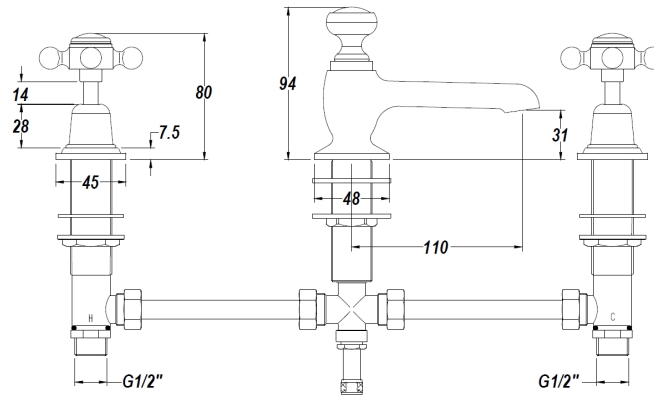

### Product Dimensions

Height (mm):	94
Width (mm):	246
Depth (mm):	140
Length (mm):	
Nett Weight (kg):	2.8

### Packaging Dimensions

Height (mm):	75
Width (mm):	150
Depth (mm):	430
Gross Weight (kg):	3

### Outer Box Dimensions (If Applicable)

Height (mm):	370
Width (mm):	350
Depth (mm):	405
Length (mm):	
Gross Weight (kg):	25
Barcode:	5055275830765

### Product Details

Country of Origin:	United Kingdom
Fitting Instruction:	Yes
Product Material:	Brass
Control Type:	Manual
Waste Included:	Waste Included
Waste Type:	Pop-Up
WRAS Approval: No	Approval No: N/A
Valve/Cartridge Type:	1/4 Turn Ceramic Disc
Colour/Finish:	Chrome
Mount Type:	Deck
Operating Pressure (bar):	0.1