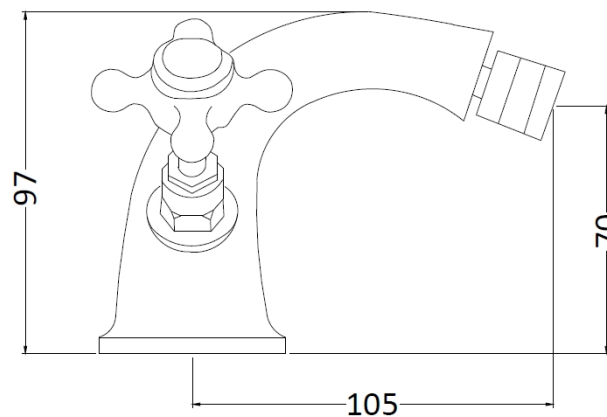

Sales Code: BC306HX

Description: Topaz Mono Bidet Mixer

### Product Dimensions

Height (mm):	97
Width (mm):	197
Depth (mm):	130
Length (mm):	
Nett Weight (kg):	2.2

### Packaging Dimensions

Height (mm):	120
Width (mm):	195
Depth (mm):	190
Gross Weight (kg):	2.4

### Outer Box Dimensions (If Applicable)

Height (mm):	395
Width (mm):	550
Depth (mm):	320
Length (mm):	
Gross Weight (kg):	13
Barcode:	5055275894613