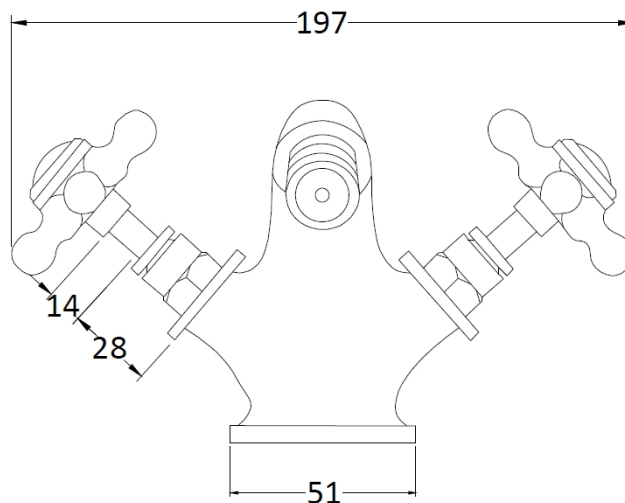

### Product Dimensions

Height (mm):	97
Width (mm):	197
Depth (mm):	130
Length (mm):	
Nett Weight (kg):	2.2

### Packaging Dimensions

Height (mm):	120
Width (mm):	195
Depth (mm):	190
Gross Weight (kg):	2.4

### Outer Box Dimensions (If Applicable)

Height (mm):	395
Width (mm):	550
Depth (mm):	320
Length (mm):	
Gross Weight (kg):	13
Barcode:	5055275894613

Flow Rates: (Litres Per Min)	0.1 bar: 5	0.5 bar: 16	1 bar: 24	2 bar: 33	3 bar: 38
Pipe Size:	15 mm (1/2" Bsp)				
Pipe Centres:	N/A				