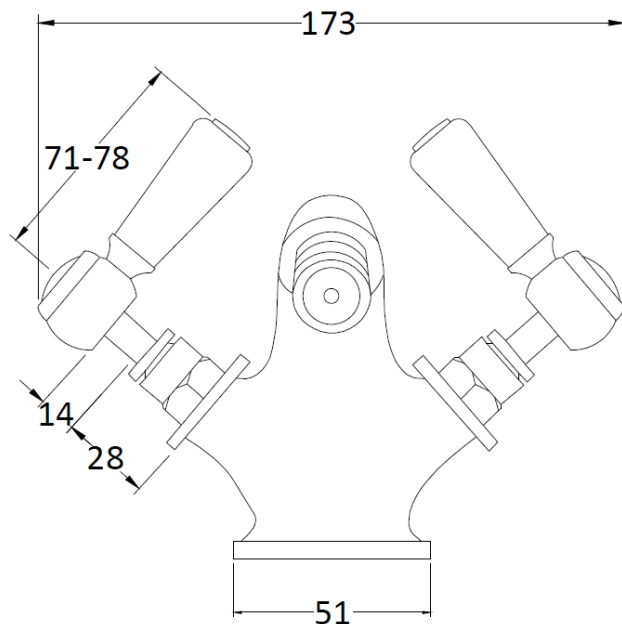

Sales Code: BC306HL

Description: Topaz Lever Mono Bidet Mixer

Product Dimensions

Height (mm):	130
Width (mm):	173
Depth (mm):	130
Length (mm):	
Nett Weight (kg):	2.2

Packaging Dimensions

Height (mm):	120
Width (mm):	195
Depth (mm):	190
Gross Weight (kg):	2.4

Packaging Data

Box Colour:	White Cardboard Box
Box Qty:	1
Label Size:	100 x 50
Label Colour:	White Label
Label Qty:	1

Outer Box Dimensions (If Applicable)

Height (mm):	395
Width (mm):	550
Depth (mm):	320
Length (mm):	
Gross Weight (kg):	13
Barcode:	5055275894606

Product Details

Country of Origin:	China
Fitting Instruction:	Yes
Product Material:	Brass
Control Type:	Manual
Waste Included:	Waste Included
Waste Type:	Pop-Up
WRAS Approval: No	Approval No: N/A
Valve/Cartridge Type:	1/4 Turn Ceramic Disc
Colour/Finish:	Chrome
Mount Type:	Deck
Operating Pressure (bar):	0.1
Flow Rates: (Litres Per Min)	0.1 bar: 5 0.5 bar: 16 1 bar: 24 2 bar: 33 3 bar: 38
Pipe Size:	15 mm (1/2" Bsp)
Pipe Centres:	N/A