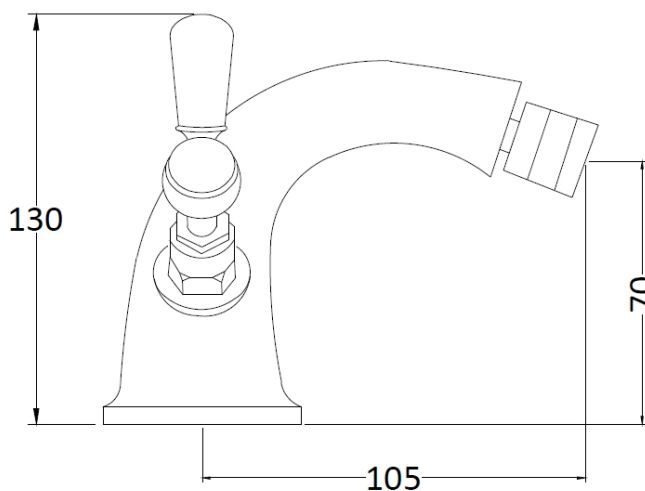

Sales Code: BC306HL

Description: Topaz Lever Mono Bidet Mixer

Product Dimensions

Height (mm):	130
Width (mm):	173
Depth (mm):	130
Length (mm):	
Nett Weight (kg):	2.2

Packaging Dimensions

Height (mm):	120
Width (mm):	195
Depth (mm):	190
Gross Weight (kg):	2.4

Packaging Data

Box Colour:	White Cardboard Box
Box Qty:	1
Label Size:	100 x 50
Label Colour:	White Label
Label Qty:	1

Outer Box Dimensions (If Applicable)

Height (mm):	395
Width (mm):	550
Depth (mm):	320
Length (mm):	
Gross Weight (kg):	13
Barcode:	5055275894606

Product Details

Country of Origin:	China
Fitting Instruction:	Yes
Product Material:	Brass
Control Type:	Manual
Waste Included:	Waste Included
Waste Type:	Pop-Up
WRAS Approval: No	Approval No: N/A
Valve/Cartridge Type:	1/4 Turn Ceramic Disc
Colour/Finish:	Chrome
Mount Type:	Deck
Operating Pressure (bar):	0.1
Flow Rates: (Litres Per Min)	0.1 bar: 5 0.5 bar: 16 1 bar: 24 2 bar: 33 3 bar: 38
Pipe Size:	15 mm (1/2" Bsp)
Pipe Centres:	N/A