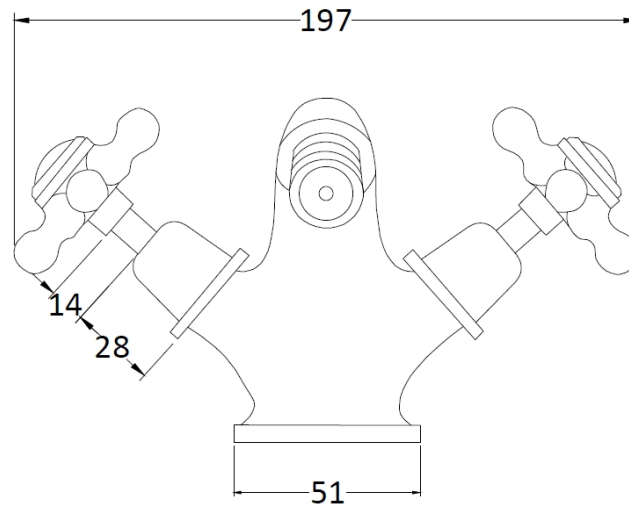

Sales Code: BC306DX

Description: Topaz Mono Bidet Mixer

Product Dimensions

Height (mm):	97
Width (mm):	197
Depth (mm):	130
Length (mm):	
Nett Weight (kg):	2.2

Packaging Dimensions

Height (mm):	120
Width (mm):	195
Depth (mm):	190
Gross Weight (kg):	2.4

Packaging Data

Box Colour:	White Cardboard Box
Box Qty:	1
Label Size:	100 x 50
Label Colour:	White Label
Label Qty:	1

Outer Box Dimensions (If Applicable)

Height (mm):	395
Width (mm):	550
Depth (mm):	320
Length (mm):	
Gross Weight (kg):	13
Barcode:	5055275894590

Product Details

Country of Origin:	China
Fitting Instruction:	Yes
Product Material:	Brass
Control Type:	Manual
Waste Included:	Waste Included
Waste Type:	Pop-Up
WRAS Approval: No	Approval No: N/A
Valve/Cartridge Type:	1/4 Turn Ceramic Disc
Colour/Finish:	Chrome
Mount Type:	Deck
Operating Pressure (bar):	0.1
Flow Rates: (Litres Per Min)	0.1 bar: 5 0.5 bar: 16 1 bar: 24 2 bar: 33 3 bar: 38
Pipe Size:	15 mm (1/2" Bsp)
Pipe Centres:	N/A