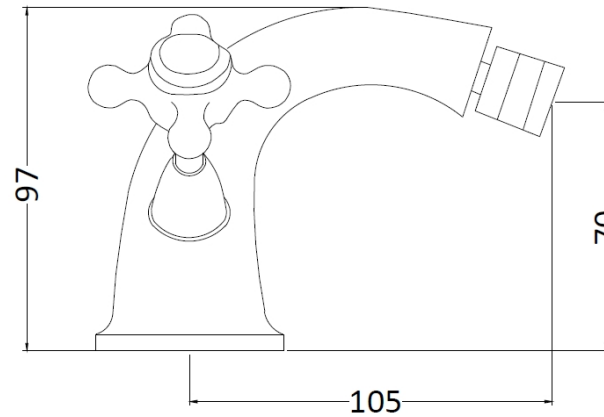

Sales Code: BC306DX

Description: Topaz Mono Bidet Mixer

Product Dimensions

Height (mm):	97
Width (mm):	197
Depth (mm):	130
Length (mm):	
Nett Weight (kg):	2.2

Packaging Dimensions

Height (mm):	120
Width (mm):	195
Depth (mm):	190
Gross Weight (kg):	2.4

Packaging Data

Box Colour:	White Cardboard Box
Box Qty:	1
Label Size:	100 x 50
Label Colour:	White Label
Label Qty:	1

Outer Box Dimensions (If Applicable)

Height (mm):	395
Width (mm):	550
Depth (mm):	320
Length (mm):	
Gross Weight (kg):	13
Barcode:	5055275894590

Product Details

Country of Origin:	China
Fitting Instruction:	Yes
Product Material:	Brass
Control Type:	Manual
Waste Included:	Waste Included
Waste Type:	Pop-Up
WRAS Approval: No	Approval No: N/A
Valve/Cartridge Type:	1/4 Turn Ceramic Disc
Colour/Finish:	Chrome
Mount Type:	Deck
Operating Pressure (bar):	0.1
Flow Rates: (Litres Per Min)	0.1 bar: 5 0.5 bar: 16 1 bar: 24 2 bar: 33 3 bar: 38
Pipe Size:	15 mm (1/2" Bsp)
Pipe Centres:	N/A