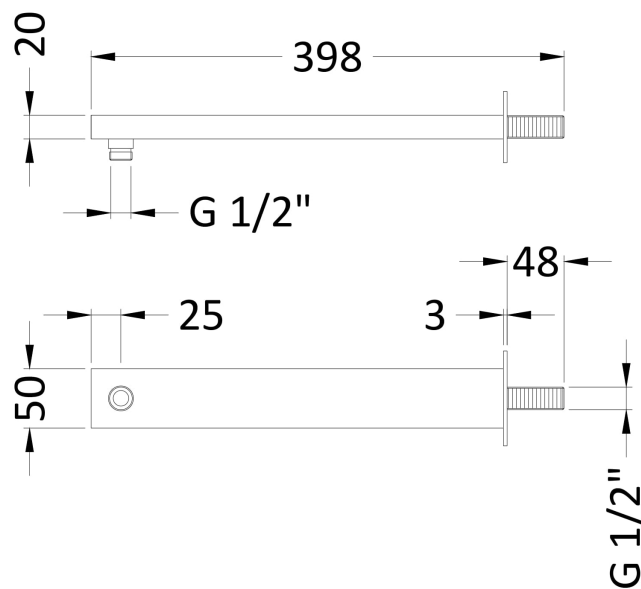

Sales Code: ARM12

Description: Large Rectangular Shower Arm

Product Dimensions

Length (mm):	
Width (mm):	50
Height (mm):	20
Depth (mm):	355
Nett Weight (kg):	1.07

Packaging Dimensions

Length (mm):	410
Width (mm):	120
Height (mm):	
Gross Weight (kg):	1.07

Packaging Data

Box Colour:	White Cardboard Box
Box Qty:	1
Label Size:	100 x 50
Label Colour:	White Label
Label Qty:	2

Outer Box Dimensions (If Applicable)

Length (mm):	
Width (mm):	490
Height (mm):	430
Depth (mm):	380
Gross Weight (kg):	21
Barcode:	5055146196891

Product Details

Country of Origin:	China
Fitting Instruction:	Yes
Product Material:	Brass
Mount Type:	Surface, Wall
Outlet Elbow Supplied:	No
Easy Clean:	Not Applicable
Head Included:	No
Handset Included:	Not Applicable
Body Jets Included:	No
No of Body Jets:	Not Applicable
Operating Pressure (bar):	
Valve/Cartridge Type:	Not Applicable
Flow Rates (L/min):	0.1 bar: N/A 0.5 bar: N/A 1 bar: N/A 2 bar: N/A 3 bar: N/A
TMV2 Approved:	No Approval No: N/A
TMV3 Approved:	No Approval No: N/A
WRAS Approved:	No Approval No: N/A
Head Function:	Not Applicable
Handset Function:	Not Applicable
Body Jet Info:	Not Applicable
Pipe Size:	Not Applicable
Pipe Centres:	N/A
Colour/Finish:	Chrome
Hose Included:	Not Applicable
No. of Outlets:	1