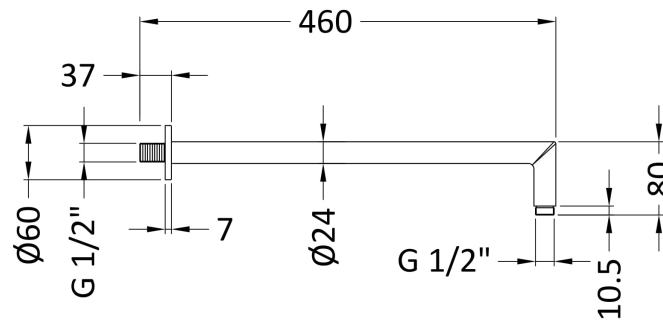

Sales Code: ARM07

Description: Mitred W/H Shower Arm

Product Dimensions

Length (mm):	
Width (mm):	60
Height (mm):	80
Depth (mm):	430
Nett Weight (kg):	0.64

Packaging Dimensions

Length (mm):	490
Width (mm):	120
Height (mm):	
Gross Weight (kg):	0.64

Packaging Data

Box Colour:	White Cardboard Box
Box Qty:	1
Label Size:	100 x 50
Label Colour:	White Label
Label Qty:	2

Outer Box Dimensions (If Applicable)

Length (mm):	
Width (mm):	490
Height (mm):	430
Depth (mm):	380
Gross Weight (kg):	13
Barcode:	5055146185826

Product Details

Country of Origin:	China
Fitting Instruction:	Yes
Product Material:	Brass
Mount Type:	Wall
Outlet Elbow Supplied:	No
Easy Clean:	Not Applicable
Head Included:	No
Handset Included:	Not Applicable
Body Jets Included:	No
No of Body Jets:	Not Applicable
Operating Pressure (bar):	
Valve/Cartridge Type:	Not Applicable
Flow Rates (L/min):	0.1 bar: N/A 0.5 bar: N/A 1 bar: N/A 2 bar: N/A 3 bar: N/A
TMV2 Approved:	No Approval No: N/A
TMV3 Approved:	No Approval No: N/A
WRAS Approved:	No Approval No: N/A
Head Function:	Not Applicable
Handset Function:	Not Applicable
Body Jet Info:	Not Applicable
Pipe Size:	1/2"
Pipe Centres:	N/A
Colour/Finish:	Chrome
Hose Included:	Not Applicable
No. of Outlets:	1