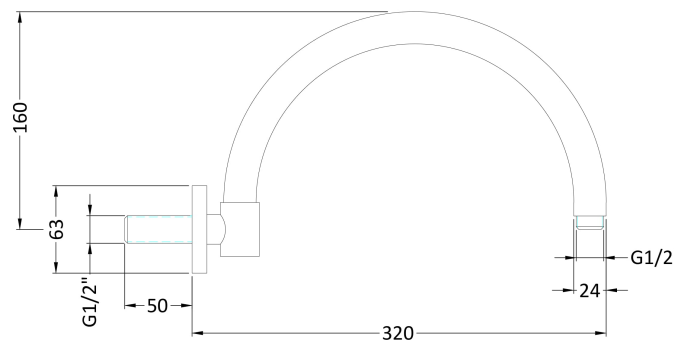

Sales Code: ARM06

Description: Curved W/H Shower Arm

Product Dimensions

Length (mm):	
Width (mm):	60
Height (mm):	180
Depth (mm):	303
Nett Weight (kg):	0.76

Packaging Dimensions

Length (mm):	370
Width (mm):	200
Height (mm):	
Gross Weight (kg):	0.76

Packaging Data

Box Colour:	White Cardboard Box
Box Qty:	1
Label Size:	100 x 50
Label Colour:	White Label
Label Qty:	2

Outer Box Dimensions (If Applicable)

Length (mm):	
Width (mm):	430
Height (mm):	370
Depth (mm):	400
Gross Weight (kg):	8
Barcode:	5055146185796

Product Details

Country of Origin:	China
Fitting Instruction:	Yes
Product Material:	Brass
Mount Type:	Surface, Wall
Outlet Elbow Supplied:	No
Easy Clean:	Not Applicable
Head Included:	No
Handset Included:	Not Applicable
Body Jets Included:	No
No of Body Jets:	Not Applicable
Operating Pressure (bar):	
Valve/Cartridge Type:	Not Applicable
Flow Rates (L/min):	0.1 bar: N/A 0.5 bar: N/A 1 bar: N/A 2 bar: N/A 3 bar: N/A
TMV2 Approved:	No Approval No: N/A
TMV3 Approved:	No Approval No: N/A
WRAS Approved:	No Approval No: N/A
Head Function:	Not Applicable
Handset Function:	Not Applicable
Body Jet Info:	Not Applicable
Pipe Size:	Not Applicable
Pipe Centres:	N/A
Colour/Finish:	Chrome
Hose Included:	Not Applicable
No. of Outlets:	1