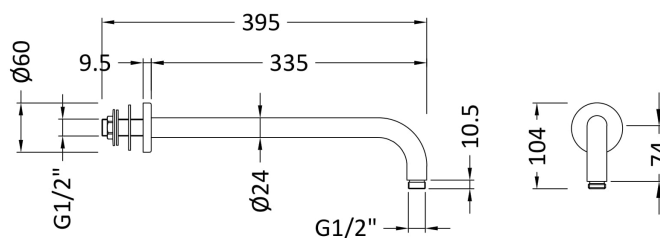

Sales Code: ARM01

Description: W/H Shower Arm

Product Dimensions

Length (mm):	
Width (mm):	62
Height (mm):	108
Depth (mm):	357
Nett Weight (kg):	0.32

Packaging Dimensions

Length (mm):	102
Width (mm):	38
Height (mm):	
Gross Weight (kg):	0.5

Packaging Data

Box Colour:	White Cardboard Box
Box Qty:	1
Label Size:	100 x 50
Label Colour:	White Label
Label Qty:	2

Outer Box Dimensions (If Applicable)

Length (mm):	
Width (mm):	430
Height (mm):	365
Depth (mm):	430
Gross Weight (kg):	19
Barcode:	5055146185604

Product Details

Country of Origin:	China
Fitting Instruction:	Yes
Product Material:	Brass
Mount Type:	Surface, Wall
Outlet Elbow Supplied:	No
Easy Clean:	Not Applicable
Head Included:	No
Handset Included:	Not Applicable
Body Jets Included:	No
No of Body Jets:	Not Applicable
Operating Pressure (bar):	
Valve/Cartridge Type:	Not Applicable
Flow Rates (L/min):	0.1 bar: N/A 0.5 bar: N/A 1 bar: N/A 2 bar: N/A 3 bar: N/A
TMV2 Approved:	No Approval No: N/A
TMV3 Approved:	No Approval No: N/A
WRAS Approved:	No Approval No: N/A
Head Function:	Not Applicable
Handset Function:	Not Applicable
Body Jet Info:	Not Applicable
Pipe Size:	Not Applicable
Pipe Centres:	Not Applicable
Colour/Finish:	Chrome
Hose Included:	
No. of Outlets:	1