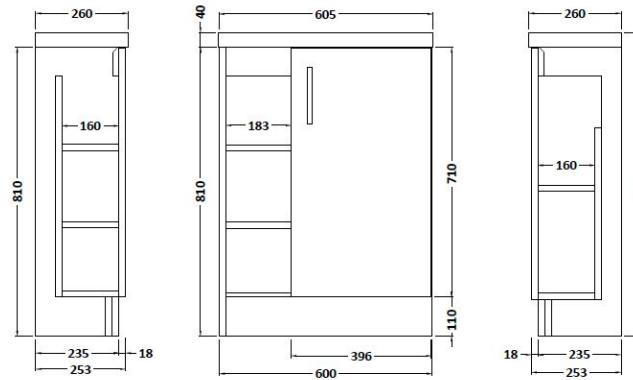

Sales Code: APL776C

Description: Apollo Fs 600mm Compact Basin Unit

Packaging Details

Barcode: 5055275887028

Sales Code: FMA776C

Description: 600mm Single Door / Open Shelf (Compact)

Product Dimensions

Height (mm):	850
Width (mm):	600
Depth (mm):	255
Nett Weight (kg):	19

Packaging Dimensions

Height (mm):	780
Width (mm):	595
Depth (mm):	232
Gross Weight (kg):	20

Packaging Data

Box Colour:	Brown Cardboard Box
Box Qty:	1
Label Size:	100 x 50
Label Colour:	White Label
Label Qty:	2

Outer Box Dimensions (If Applicable)

Height (mm):	
Width (mm):	
Depth (mm):	
Gross Weight (kg):	
Barcode:	5055369096657

Product Details

Country of Origin:	Ireland
Fitting Instruction:	No
Certification:	FSC: Yes CE: N/A
Colour:	Cashmere Gloss
Construction Method:	Glue & Dowelled
Construction Type:	Rigid
Cabinet Finish:	MFC Gloss
Fascia Finish:	Mdf Vinyl Gloss
Cabinet Thickness (mm):	18
Fascia Thickness (mm):	18
Drawer Included:	No
Drawer Type:	Not Applicable
No of Shelves:	1
Hinge Type:	95 Degree Clip-On Soft Close
Hinge Included:	Yes
Adjustable Legs:	Yes, Supplied
Fixings Included:	Yes
Handle Style:	Contemporary
Handle Included:	Yes
Waste Shroud:	No
Handle Type:	Strap

Sales Code: PMB303

Description: 600 Side Tape Basin 1Th (602.5X255x40)

Product Dimensions

Height (mm):	255
Width (mm):	603
Depth (mm):	135
Nett Weight (kg):	9

Packaging Dimensions

Height (mm):	305
Width (mm):	205
Depth (mm):	655
Gross Weight (kg):	9