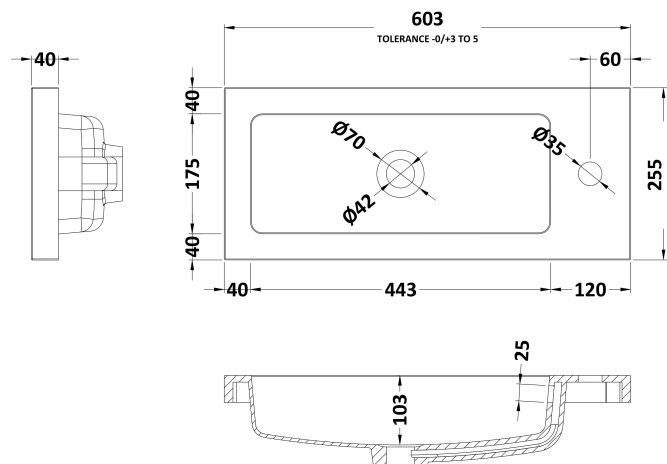

Packaging Dimensions

Height (mm):	780
Width (mm):	595
Depth (mm):	232
Gross Weight (kg):	20

Packaging Data

Box Colour:	Brown Cardboard Box
Box Qty:	1
Label Size:	100 x 50
Label Colour:	White Label
Label Qty:	2

Outer Box Dimensions (If Applicable)

Height (mm):	
Width (mm):	
Depth (mm):	
Gross Weight (kg):	
Barcode:	5055369096657

Product Details

Country of Origin:	Ireland
Fitting Instruction:	No
Certification:	FSC: Yes CE: N/A
Colour:	Cashmere Gloss
Construction Method:	Glue & Dowelled
Construction Type:	Rigid
Cabinet Finish:	MFC Gloss
Fascia Finish:	Mdf Vinyl Gloss
Cabinet Thickness (mm):	18
Fascia Thickness (mm):	18
Drawer Included:	No
Drawer Type:	Not Applicable
No of Shelves:	1
Hinge Type:	95 Degree Clip-On Soft Close
Hinge Included:	Yes
Adjustable Legs:	Yes, Supplied
Fixings Included:	Yes
Handle Style:	Contemporary
Handle Included:	Yes
Waste Shroud:	No
Handle Type:	Strap

Sales Code: PMB303

Description: 600 Side Tape Basin 1Th (602.5X255x40)

Product Dimensions

Height (mm):	255
Width (mm):	603
Depth (mm):	135
Nett Weight (kg):	9

Packaging Dimensions

Height (mm):	305
Width (mm):	205
Depth (mm):	655
Gross Weight (kg):	9

Packaging Data

Box Colour:	Brown Cardboard Box - Printed
Box Qty:	1
Label Size:	100 x 50
Label Colour:	White Label
Label Qty:	2

Outer Box Dimensions (If Applicable)

Height (mm):	
Width (mm):	
Depth (mm):	
Gross Weight (kg):	
Barcode:	5055369063048