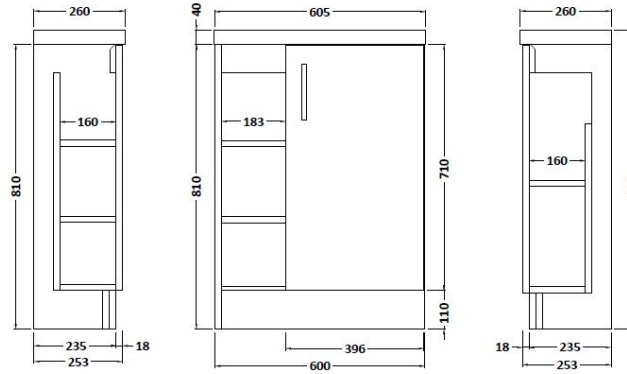

Sales Code: APL776C

Description: Apollo Fs 600mm Compact Basin Unit

Packaging Details

Barcode: 5055275887028

Sales Code: FMA776C

Description: 600mm Single Door / Open Shelf (Compact)

Product Dimensions

Height (mm):	850
Width (mm):	600
Depth (mm):	255
Nett Weight (kg):	19

Packaging Dimensions

Height (mm):	780
Width (mm):	595
Depth (mm):	232
Gross Weight (kg):	20

Packaging Data

Box Colour:	Brown Cardboard Box
Box Qty:	1
Label Size:	100 x 50
Label Colour:	White Label
Label Qty:	2

Outer Box Dimensions (If Applicable)

Height (mm):	
Width (mm):	
Depth (mm):	
Gross Weight (kg):	
Barcode:	5055369096657

Product Details

Country of Origin:	Ireland
Fitting Instruction:	No
Certification:	FSC: Yes CE: N/A
Colour:	Cashmere Gloss
Construction Method:	Glue & Dowelled
Construction Type:	Rigid
Cabinet Finish:	MFC Gloss
Fascia Finish:	Mdf Vinyl Gloss
Cabinet Thickness (mm):	18
Fascia Thickness (mm):	18
Drawer Included:	No
Drawer Type:	Not Applicable
No of Shelves:	1
Hinge Type:	95 Degree Clip-On Soft Close
Hinge Included:	Yes
Adjustable Legs:	Yes, Supplied
Fixings Included:	Yes
Handle Style:	Contemporary
Handle Included:	Yes
Waste Shroud:	No
Handle Type:	Strap

Sales Code: PMB303

Description: 600 Side Tape Basin 1Th (602.5X255x40)

Product Dimensions

Height (mm):	255
Width (mm):	603
Depth (mm):	135
Nett Weight (kg):	9

Packaging Dimensions

Height (mm):	305
Width (mm):	205
Depth (mm):	655
Gross Weight (kg):	9