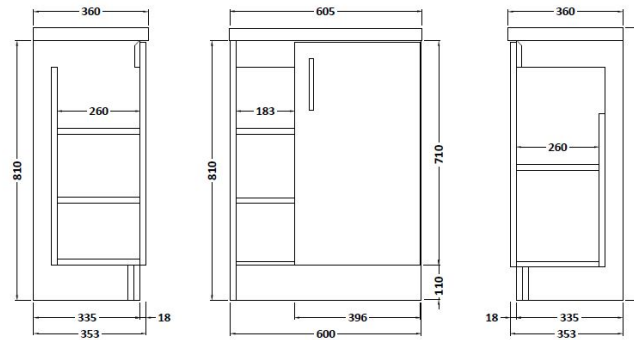

Sales Code: APL776

Description: Apollo Fs 600mm Basin Unit

Packaging Details

Barcode: 5055275887011

Sales Code: FMA776

Description: 600mm Single Door/Opn Shelf (Full Depth)

Product Dimensions

Height (mm):	850
Width (mm):	600
Depth (mm):	355
Nett Weight (kg):	19

Packaging Dimensions

Height (mm):	780
Width (mm):	595
Depth (mm):	339
Gross Weight (kg):	20

Packaging Data

Box Colour:	Brown Cardboard Box
Box Qty:	1
Label Size:	100 x 50
Label Colour:	White Label
Label Qty:	2

Outer Box Dimensions (If Applicable)

Height (mm):	
Width (mm):	
Depth (mm):	
Gross Weight (kg):	
Barcode:	5055369096664

Product Details

Country of Origin:	Ireland
Fitting Instruction:	No
Certification:	FSC: Yes CE: N/A
Colour:	Cashmere Gloss
Construction Method:	Glue & Dowelled
Construction Type:	Rigid
Cabinet Finish:	MFC Gloss
Fascia Finish:	Mdf Vinyl Gloss
Cabinet Thickness (mm):	18
Fascia Thickness (mm):	18
Drawer Included:	No
Drawer Type:	Not Applicable
No of Shelves:	1
Hinge Type:	95 Degree Clip-On Soft Close
Hinge Included:	Yes
Adjustable Legs:	Yes, Supplied
Fixings Included:	Yes
Handle Style:	Contemporary
Handle Included:	Yes
Waste Shroud:	No
Handle Type:	Strap

Sales Code: PMB313

Description: 600 Rear Tap Basin 1Th

Product Dimensions

Height (mm):	355
Width (mm):	603
Depth (mm):	135
Nett Weight (kg):	9.66

Packaging Dimensions

Height (mm):	410
Width (mm):	200
Depth (mm):	650
Gross Weight (kg):	9.66