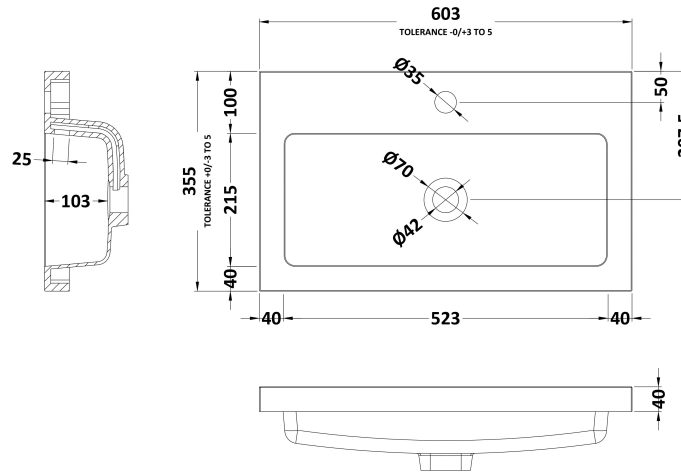

Packaging Dimensions

Height (mm):	780
Width (mm):	595
Depth (mm):	339
Gross Weight (kg):	20

Packaging Data

Box Colour:	Brown Cardboard Box
Box Qty:	1
Label Size:	100 x 50
Label Colour:	White Label
Label Qty:	2

Outer Box Dimensions (If Applicable)

Height (mm):	
Width (mm):	
Depth (mm):	
Gross Weight (kg):	
Barcode:	5055369096664

Product Details

Country of Origin:	Ireland
Fitting Instruction:	No
Certification:	FSC: Yes CE: N/A
Colour:	Cashmere Gloss
Construction Method:	Glue & Dowelled
Construction Type:	Rigid
Cabinet Finish:	MFC Gloss
Fascia Finish:	Mdf Vinyl Gloss
Cabinet Thickness (mm):	18
Fascia Thickness (mm):	18
Drawer Included:	No
Drawer Type:	Not Applicable
No of Shelves:	1
Hinge Type:	95 Degree Clip-On Soft Close
Hinge Included:	Yes
Adjustable Legs:	Yes, Supplied
Fixings Included:	Yes
Handle Style:	Contemporary
Handle Included:	Yes
Waste Shroud:	No
Handle Type:	Strap

Sales Code: PMB313

Description: 600 Rear Tap Basin 1Th

Product Dimensions

Height (mm):	355
Width (mm):	603
Depth (mm):	135
Nett Weight (kg):	9.66

Packaging Dimensions

Height (mm):	410
Width (mm):	200
Depth (mm):	650
Gross Weight (kg):	9.66

Packaging Data

Box Colour:	Brown Cardboard Box - Printed
Box Qty:	1
Label Size:	100 x 50
Label Colour:	White Label
Label Qty:	2

Outer Box Dimensions (If Applicable)

Height (mm):	
Width (mm):	
Depth (mm):	
Gross Weight (kg):	
Barcode:	5055369071982