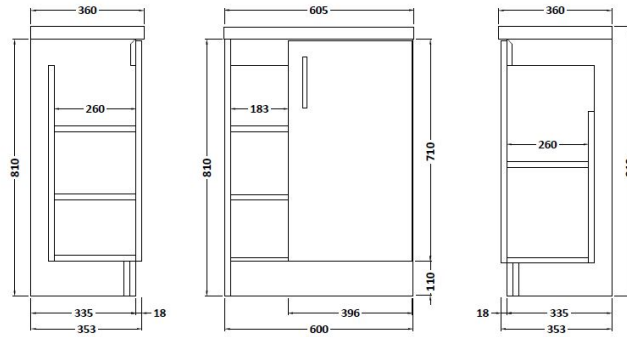

Sales Code: APL776

Description: Apollo Fs 600mm Basin Unit

Packaging Details

Barcode: 5055275887011

Sales Code: FMA776

Description: 600mm Single Door/Opn Shelf (Full Depth)

Product Dimensions

Height (mm):	850
Width (mm):	600
Depth (mm):	355
Nett Weight (kg):	19

Packaging Dimensions

Height (mm):	780
Width (mm):	595
Depth (mm):	339
Gross Weight (kg):	20

Packaging Data

Box Colour:	Brown Cardboard Box
Box Qty:	1
Label Size:	100 x 50
Label Colour:	White Label
Label Qty:	2

Outer Box Dimensions (If Applicable)

Height (mm):	
Width (mm):	
Depth (mm):	
Gross Weight (kg):	
Barcode:	5055369096664

Product Details

Country of Origin:	Ireland
Fitting Instruction:	No
Certification:	FSC: Yes CE: N/A
Colour:	Cashmere Gloss
Construction Method:	Glue & Dowelled
Construction Type:	Rigid
Cabinet Finish:	MFC Gloss
Fascia Finish:	Mdf Vinyl Gloss
Cabinet Thickness (mm):	18
Fascia Thickness (mm):	18
Drawer Included:	No
Drawer Type:	Not Applicable
No of Shelves:	1
Hinge Type:	95 Degree Clip-On Soft Close
Hinge Included:	Yes
Adjustable Legs:	Yes, Supplied
Fixings Included:	Yes
Handle Style:	Contemporary
Handle Included:	Yes
Waste Shroud:	No
Handle Type:	Strap

Sales Code: PMB313

Description: 600 Rear Tap Basin 1Th

Product Dimensions

Height (mm):	355
Width (mm):	603
Depth (mm):	135
Nett Weight (kg):	9.66

Packaging Dimensions

Height (mm):	410
Width (mm):	200
Depth (mm):	650
Gross Weight (kg):	9.66